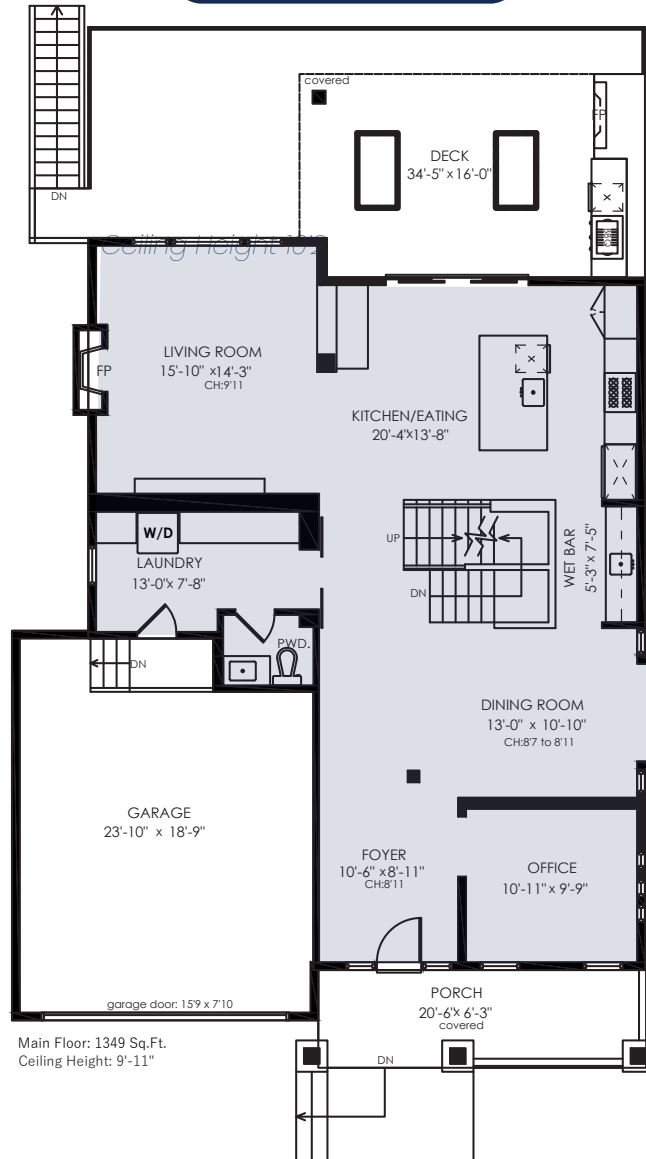

Main Floor	1349 SQ.FT.
Upper Floor	1326 SQ.FT.
Lower Floor	1329 SQ.FT.
<b>Total</b>	<b>4004 SQ.FT.</b>

Patio	560 SQ.FT.
Deck	515 SQ.FT.
Porch	131 SQ.FT.
Balcony	118 SQ.FT.
Garage	452 SQ.FT.
<b>Total Extras</b>	<b>1776 SQ.FT.</b>

Main

Lower

Lower Floor: 1329 Sq.Ft.  
Ceiling Height: 8'-0"

Upper

Upper Floor: 1326 Sq.Ft.

N