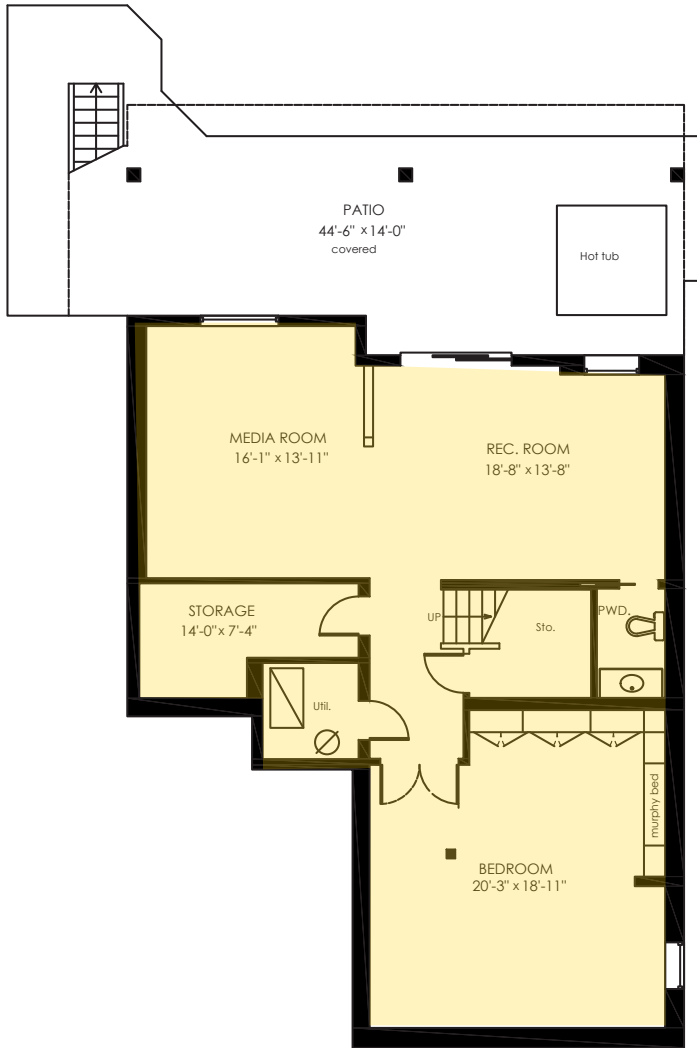

Main Floor	1349 SQ.FT.
Upper Floor	1326 SQ.FT.
Lower Floor	1329 SQ.FT.
<b>Total</b>	<b>4004 SQ.FT.</b>

Patio	560 SQ.FT.
Deck	515 SQ.FT.
Porch	131 SQ.FT.
Balcony	118 SQ.FT.
Garage	452 SQ.FT.
<b>Total Extras</b>	<b>1776 SQ.FT.</b>

Main

Lower

Lower Floor: 1329 Sq.Ft.  
Ceiling Height: 8'-0"

Upper

Upper Floor: 1326 Sq.Ft.

N