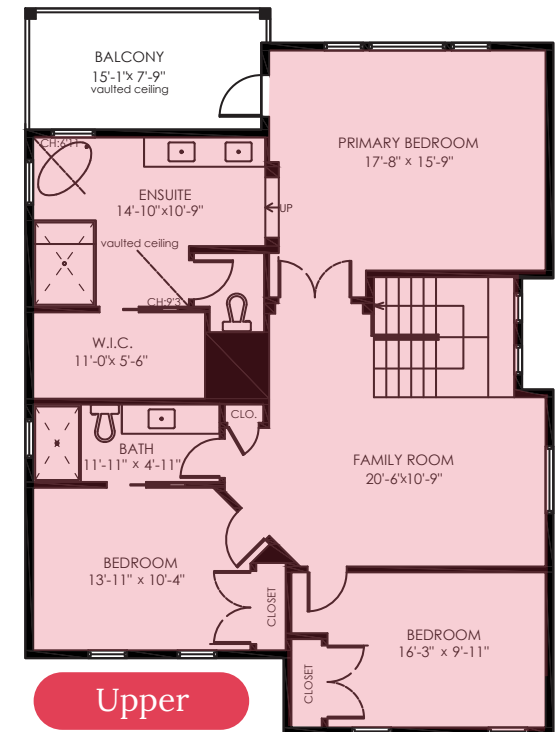

Main Floor	1349 SQ.FT.
Upper Floor	1326 SQ.FT.
Lower Floor	1329 SQ.FT.
<b>Total</b>	<b>4004 SQ.FT.</b>

Patio	560 SQ.FT.
Deck	515 SQ.FT.
Porch	131 SQ.FT.
Balcony	118 SQ.FT.
Garage	452 SQ.FT.
<b>Total Extras</b>	<b>1776 SQ.FT.</b>

Main

Lower

Lower Floor: 1329 Sq.Ft.  
Ceiling Height: 8'-0"

Upper

Upper Floor: 1326 Sq.Ft.

N