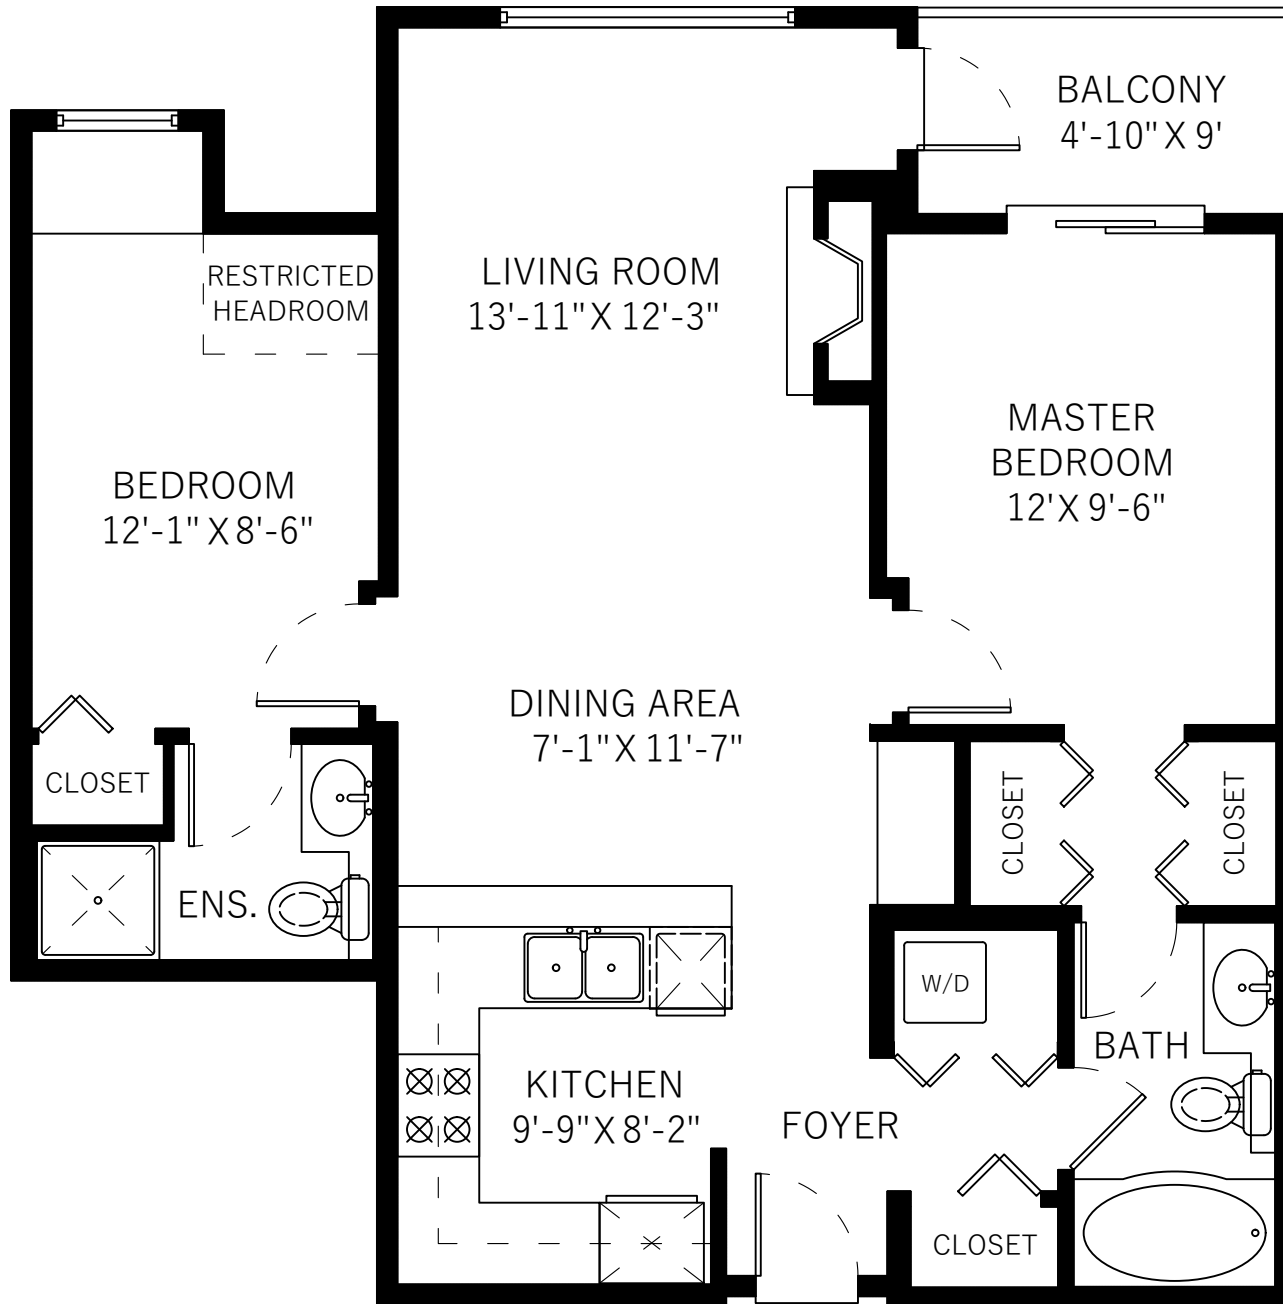

401-333 1st St E  
North Vancouver, BC

Main Floor	833 SQ.FT.
Balcony	47 SQ.FT.
Restricted Headroom	15 SQ.FT.

Main Floor: 833 Sq.Ft.  
Ceiling Height: 8' / Max: 11'