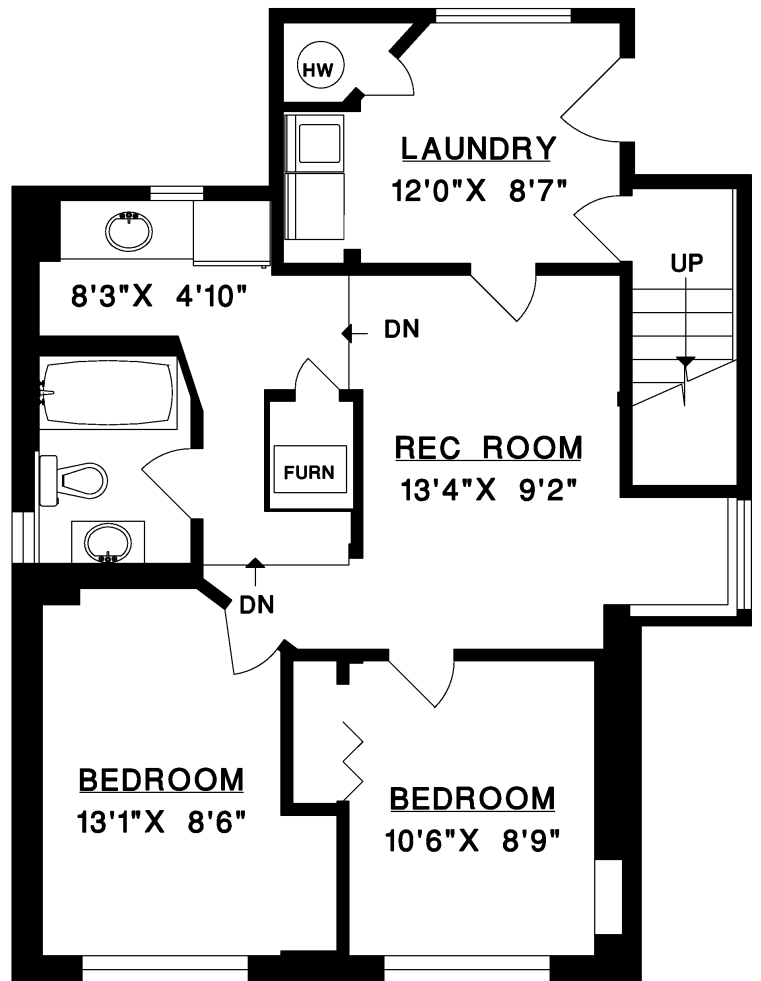

1338 WEST 17TH STREET
NORTH VANCOUVER

MAIN FLOOR	866 SQ.FT.
LOWER FLOOR	783 SQ.FT.
TOTAL	1,649 SQ.FT.
DECK	328 SQ.FT.

MAIN FLOOR

LOWER FLOOR