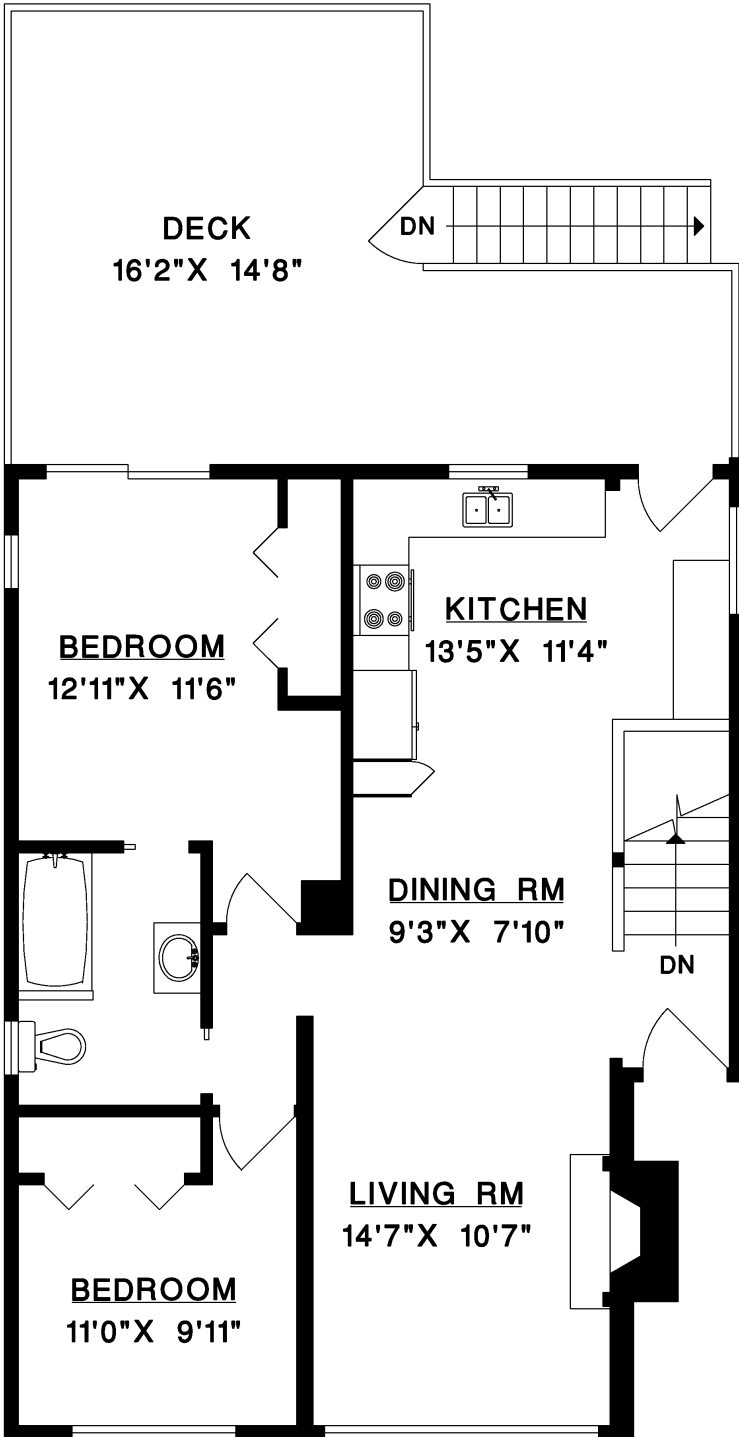

1338 WEST 17TH STREET
NORTH VANCOUVER

MAIN FLOOR	866 SQ.FT.
LOWER FLOOR	783 SQ.FT.
TOTAL	1,649 SQ.FT.
DECK	328 SQ.FT.

MAIN FLOOR

LOWER FLOOR