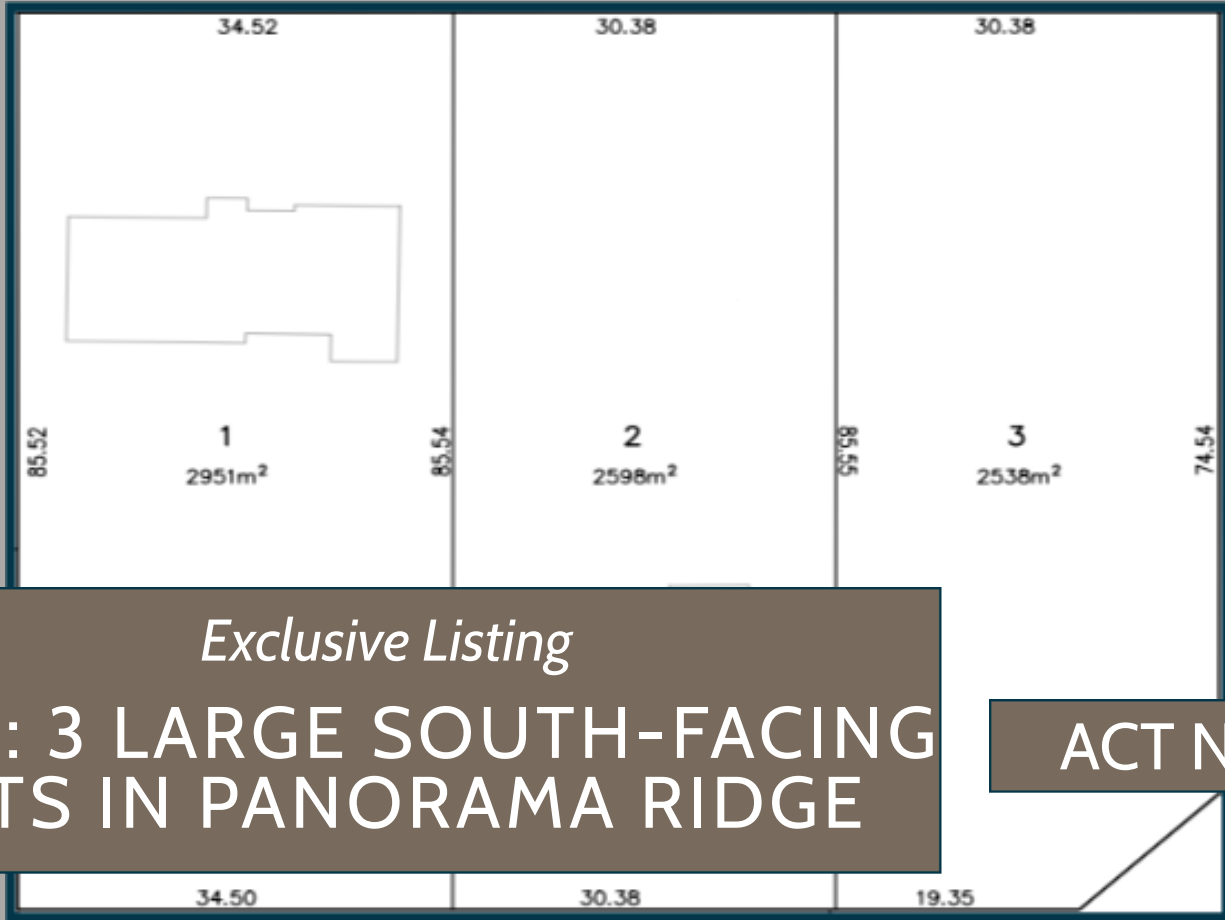

FOR SALE

Exclusive Listing

RARE: 3 LARGE SOUTH-FACING LOTS IN PANORAMA RIDGE

ACT NOW

LOT FEATURES

- LOT 1: 32,000 SF (TO INCLUDE EXISTING HOME WITH SWIMMING POOL)
- LOT 2: 28,000 SF
- LOT 3: 27,000 SF
- HOMES WILL POSSESS WALK-OUT BASEMENTS
- QUIETEST OF NEIGHBOURHOODS IN THE AREA
- POTENTIAL WATER & MOUNTAIN VIEWS