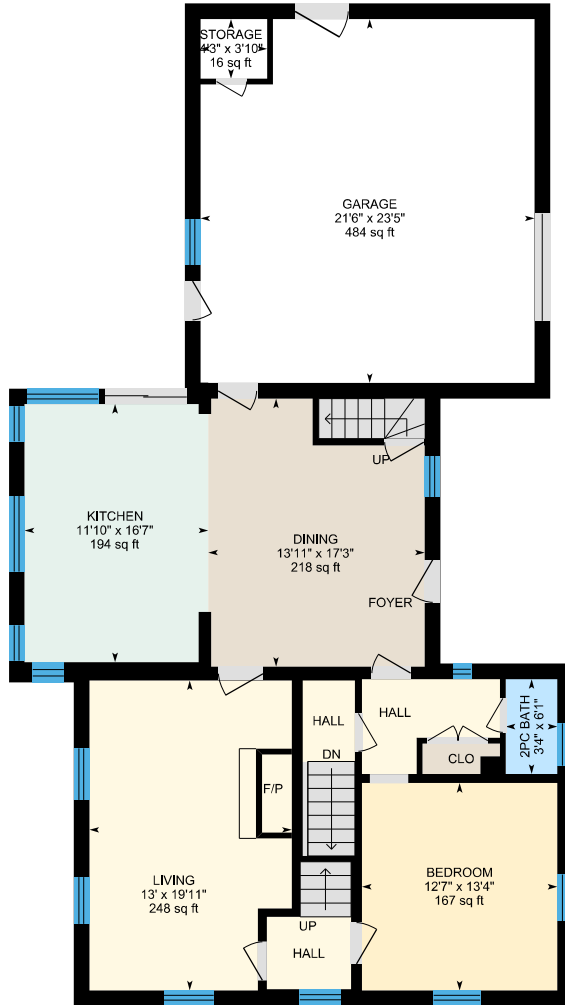

# 190 Old Lakeshore Rd, Clarksburg, ON

Main Building: Total Exterior Area Above Grade 2184.36 sq ft

**Main Floor**  
Exterior Area 1220.88 sq ft

**2nd Floor**  
Exterior Area 963.48 sq ft

PREPARED: 2024/05/14

# 190 Old Lakeshore Rd, Clarksburg, ON

**Main Floor** Exterior Area 1220.88 sq ft  
Interior Area 1058.65 sq ft  
Excluded Area 569.09 sq ft

PREPARED: 2024/05/14

# 190 Old Lakeshore Rd, Clarksburg, ON

2nd Floor Exterior Area 963.48 sq ft  
Interior Area 847.51 sq ft

PREPARED: 2024/05/14