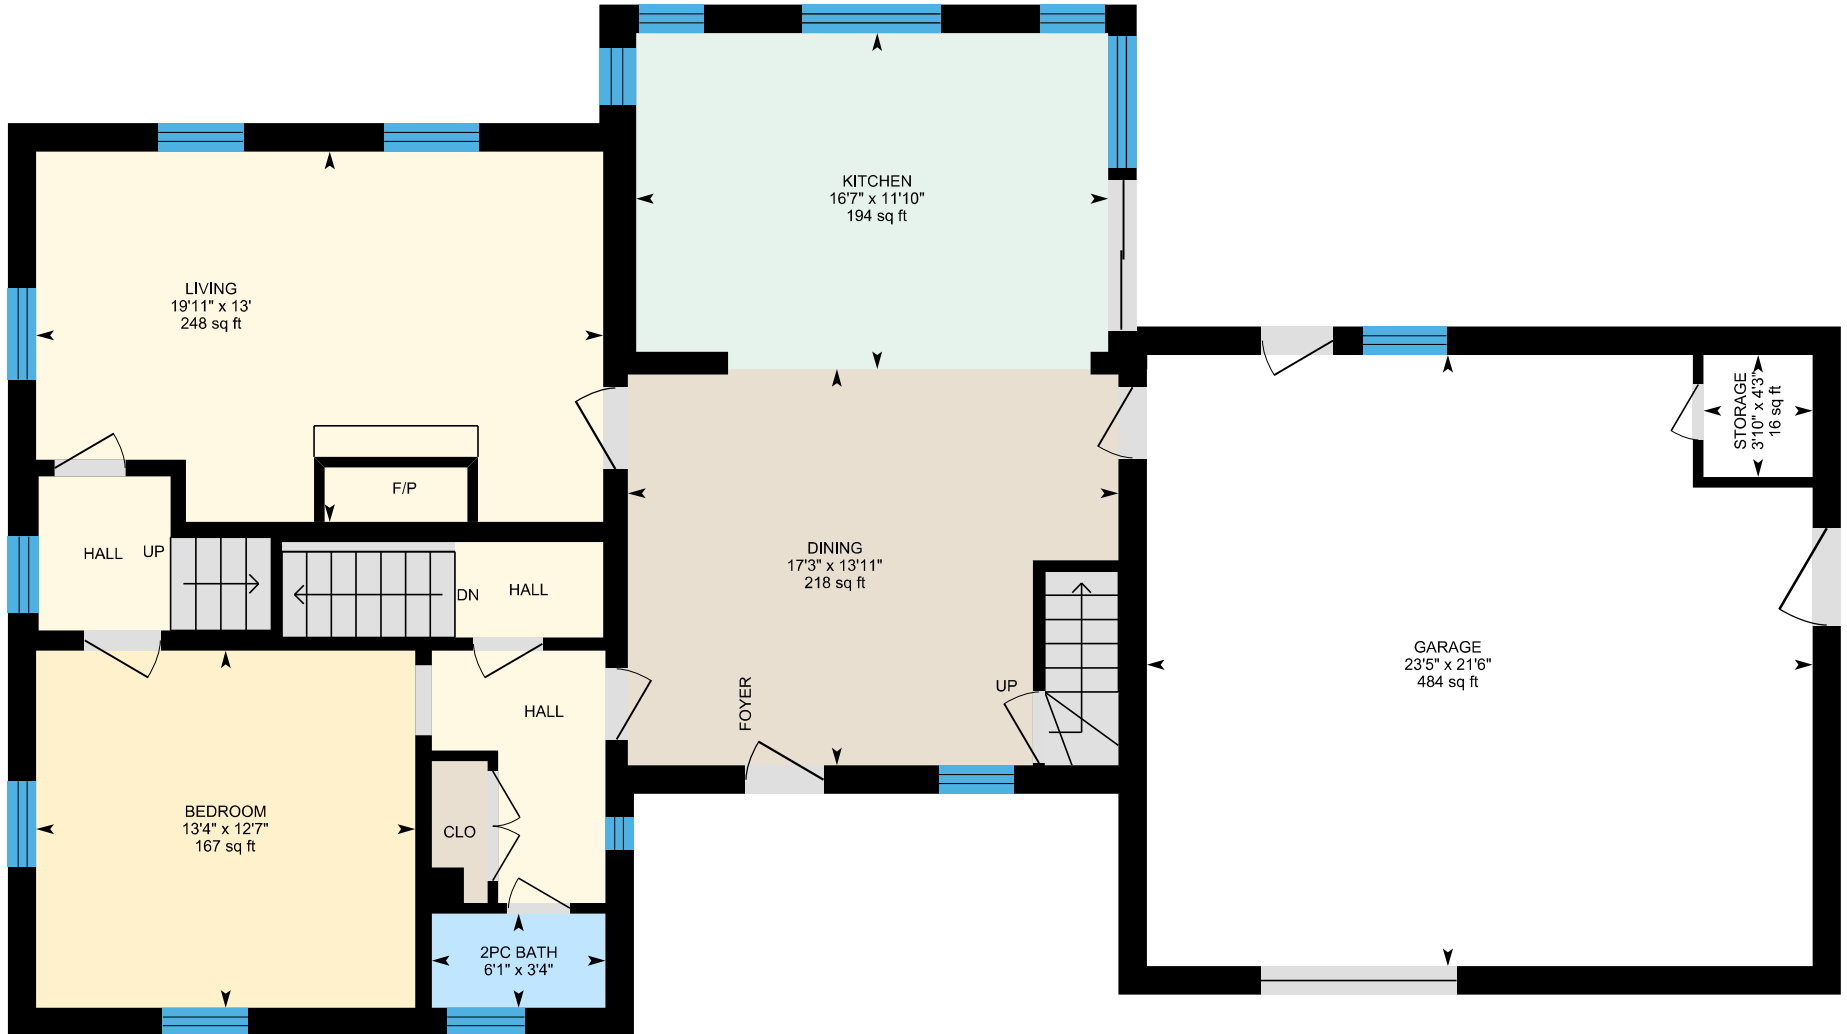

# 190 Old Lakeshore Rd, Clarksburg, ON

Main Building: Total Exterior Area Above Grade 2184.36 sq ft

**Main Floor**  
Exterior Area 1220.88 sq ft

**2nd Floor**  
Exterior Area 963.48 sq ft

PREPARED: 2024/05/14

# 190 Old Lakeshore Rd, Clarksburg, ON

**Main Floor** Exterior Area 1220.88 sq ft  
Interior Area 1058.65 sq ft  
Excluded Area 569.09 sq ft

PREPARED: 2024/05/14

# 190 Old Lakeshore Rd, Clarksburg, ON

2nd Floor Exterior Area 963.48 sq ft  
Interior Area 847.51 sq ft

PREPARED: 2024/05/14