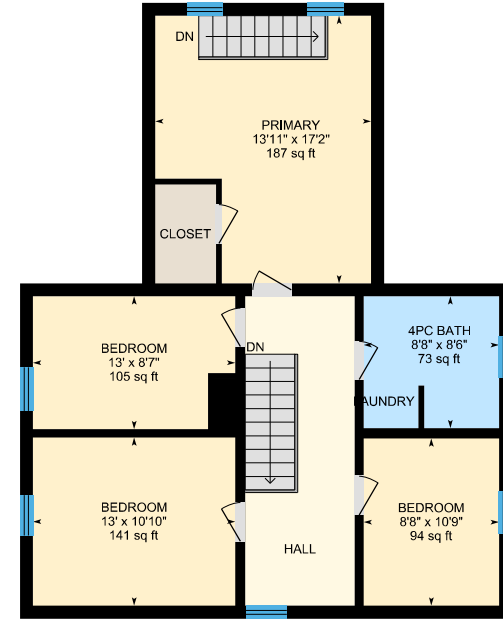

# 190 Old Lakeshore Rd, Clarksburg, ON

Main Building: Total Exterior Area Above Grade 2184.36 sq ft

**Main Floor**  
Exterior Area 1220.88 sq ft

**2nd Floor**  
Exterior Area 963.48 sq ft

PREPARED: 2024/05/14

# 190 Old Lakeshore Rd, Clarksburg, ON

**Main Floor** Exterior Area 1220.88 sq ft  
Interior Area 1058.65 sq ft  
Excluded Area 569.09 sq ft

PREPARED: 2024/05/14

# 190 Old Lakeshore Rd, Clarksburg, ON

2nd Floor Exterior Area 963.48 sq ft  
Interior Area 847.51 sq ft

PREPARED: 2024/05/14