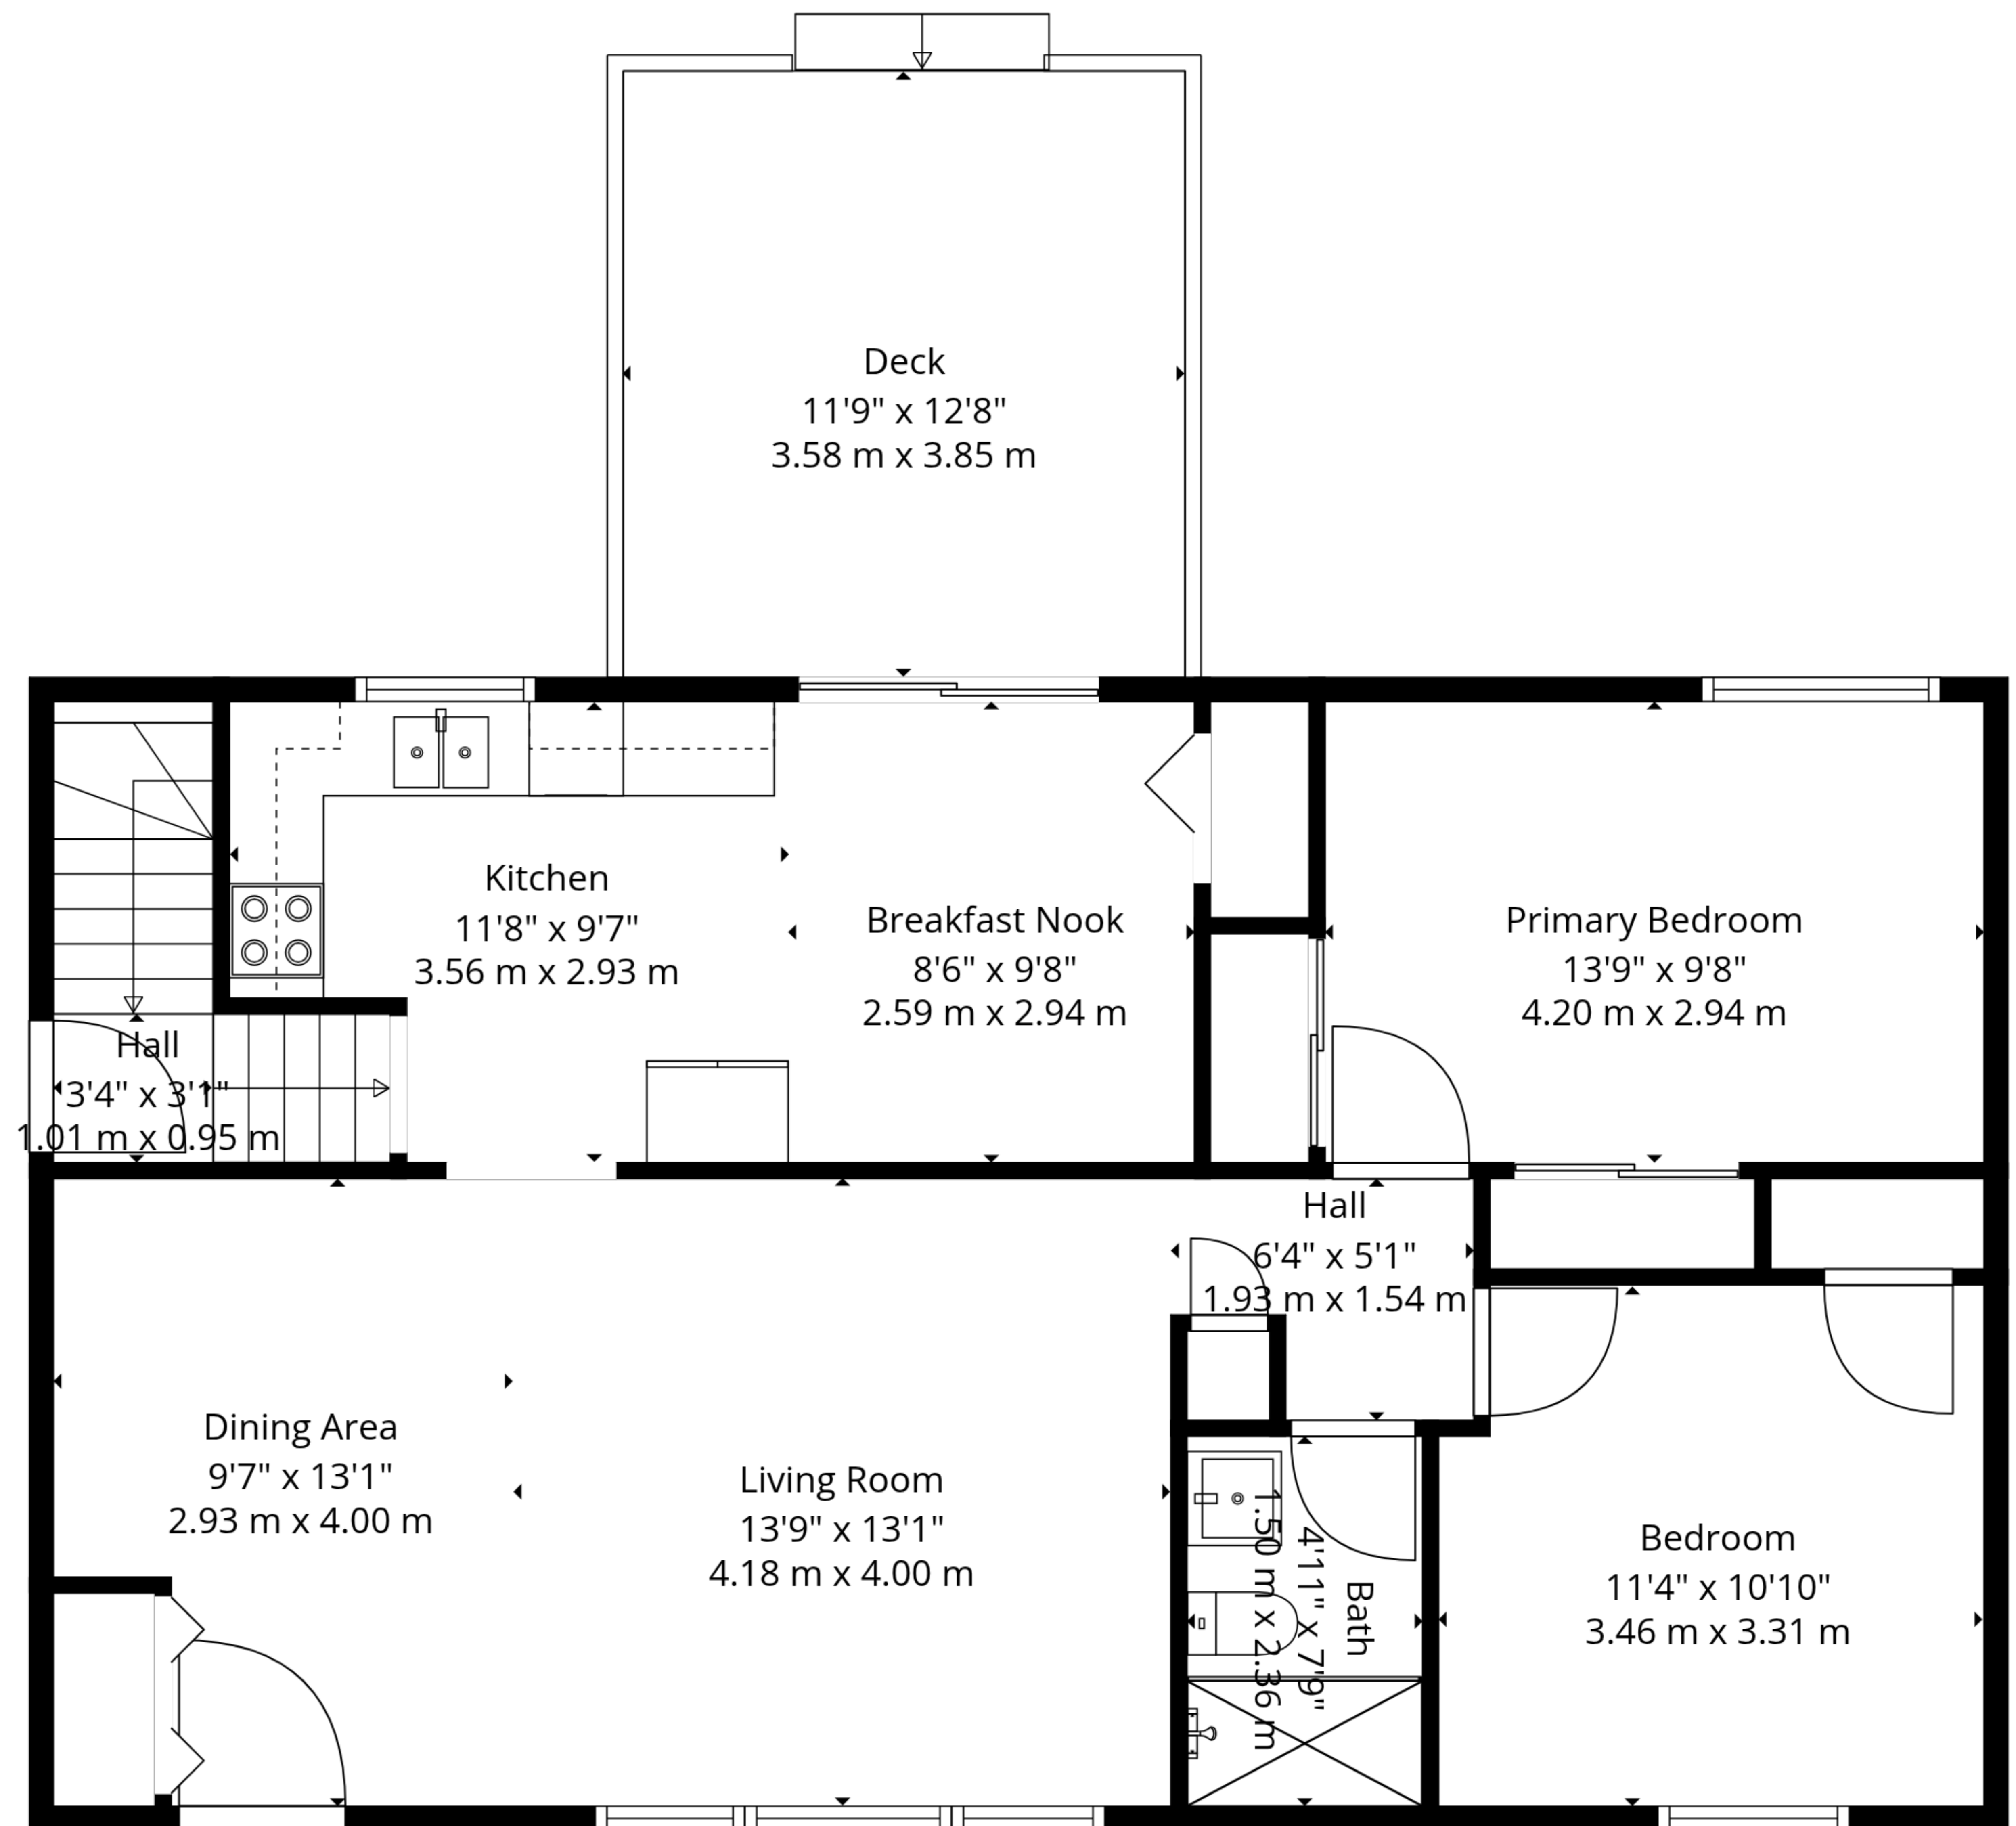

1st Floor

2nd Floor

**Total GLA: 1773 sq. ft, 165 m2 | Total: 2124 sq. ft, 198 m2**  
 1st floor: 777 sq. ft, 72 m2 (Excluded areas 202 sq. ft, 19 m2)  
 2nd floor: 996 sq. ft, 93 m2 (Excluded areas 149 sq. ft, 14 m2)