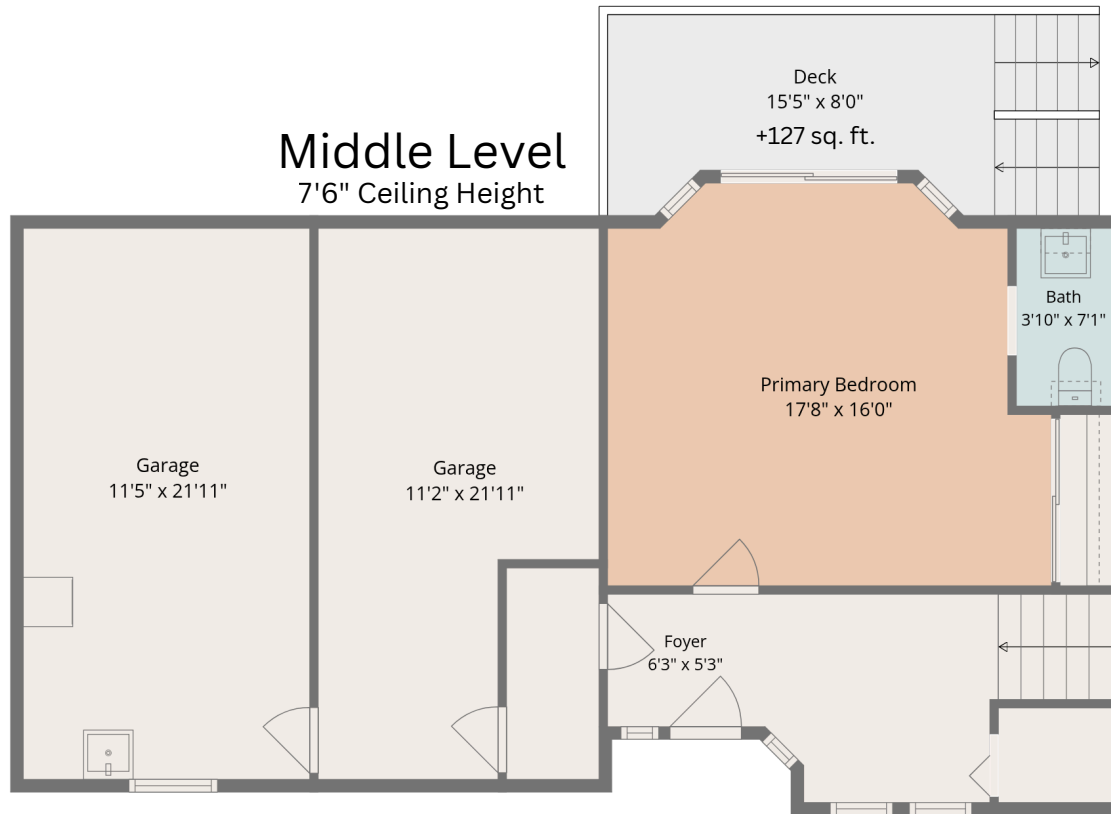

Upper level
7'6" Ceiling Height

Lower Level
7' Ceiling Height

Middle Level
7'6" Ceiling Height

8500 Maple Ridge Rd		
Measurements are highly reliable but not exact. If critical, buyer to verify on site.		
Floor	Area (sq. ft.)	
	Finished	Garage
Lower	963	
Middle	573	514
Upper	924	
Total	2460	514

8500 Maple Ridge Rd		
Measurements are highly reliable but not exact. If critical, buyer to verify on site.		
Floor	Area (sq. ft.)	
	Finished	Garage
Lower	963	
Middle	573	514
Upper	924	
Total	2460	514

Lower Level
7' Ceiling Height

8500 Maple Ridge Rd

Measurements are highly reliable but not exact.
If critical, buyer to verify on site.

Floor	Area (sq. ft.)	
	Finished	Garage
Lower	963	
Middle	573	514
Upper	924	
Total	2460	514

Upper level

7'6" Ceiling Height

8500 Maple Ridge Rd

Measurements are highly reliable but not exact.
If critical, buyer to verify on site.

Floor	Area (sq. ft.)	
	Finished	Garage
Lower	963	
Middle	573	514
Upper	924	
Total	2460	514