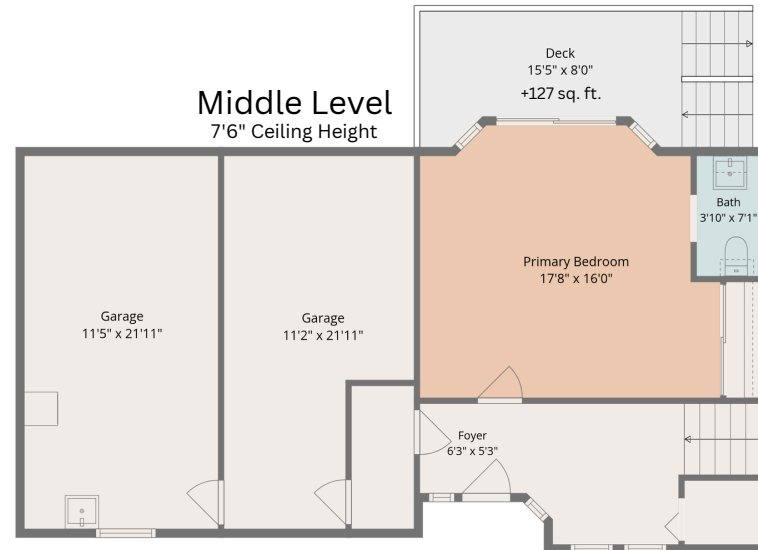

Upper level
7'6" Ceiling Height

Lower Level
7' Ceiling Height

Middle Level
7'6" Ceiling Height

8500 Maple Ridge Rd		
Measurements are highly reliable but not exact. If critical, buyer to verify on site.		
Floor	Area (sq. ft.)	
	Finished	Garage
Lower	963	
Middle	573	514
Upper	924	
Total	2460	514

8500 Maple Ridge Rd		
Measurements are highly reliable but not exact. If critical, buyer to verify on site.		
Floor	Area (sq. ft.)	
	Finished	Garage
Lower	963	
Middle	573	514
Upper	924	
Total	2460	514

Lower Level
7' Ceiling Height

8500 Maple Ridge Rd

Measurements are highly reliable but not exact.
If critical, buyer to verify on site.

Floor	Area (sq. ft.)	
	Finished	Garage
Lower	963	
Middle	573	514
Upper	924	
Total	2460	514

Upper level

7'6" Ceiling Height

8500 Maple Ridge Rd

Measurements are highly reliable but not exact.
If critical, buyer to verify on site.

Floor	Area (sq. ft.)	
	Finished	Garage
Lower	963	
Middle	573	514
Upper	924	
Total	2460	514