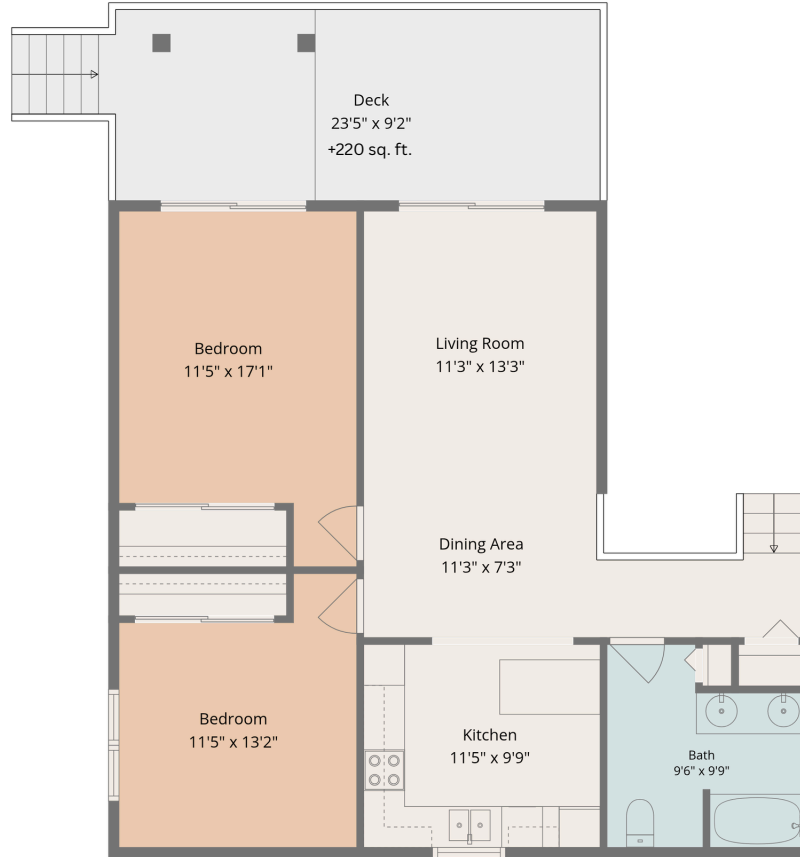

Upper level
7'6" Ceiling Height

Lower Level
7' Ceiling Height

Middle Level
7'6" Ceiling Height

8500 Maple Ridge Rd		
Measurements are highly reliable but not exact. If critical, buyer to verify on site.		
Floor	Area (sq. ft.)	
	Finished	Garage
Lower	963	
Middle	573	514
Upper	924	
Total	2460	514

8500 Maple Ridge Rd		
Measurements are highly reliable but not exact. If critical, buyer to verify on site.		
Floor	Area (sq. ft.)	
	Finished	Garage
Lower	963	
Middle	573	514
Upper	924	
Total	2460	514

Lower Level
7' Ceiling Height

8500 Maple Ridge Rd

Measurements are highly reliable but not exact.
If critical, buyer to verify on site.

Floor	Area (sq. ft.)	
	Finished	Garage
Lower	963	
Middle	573	514
Upper	924	
Total	2460	514