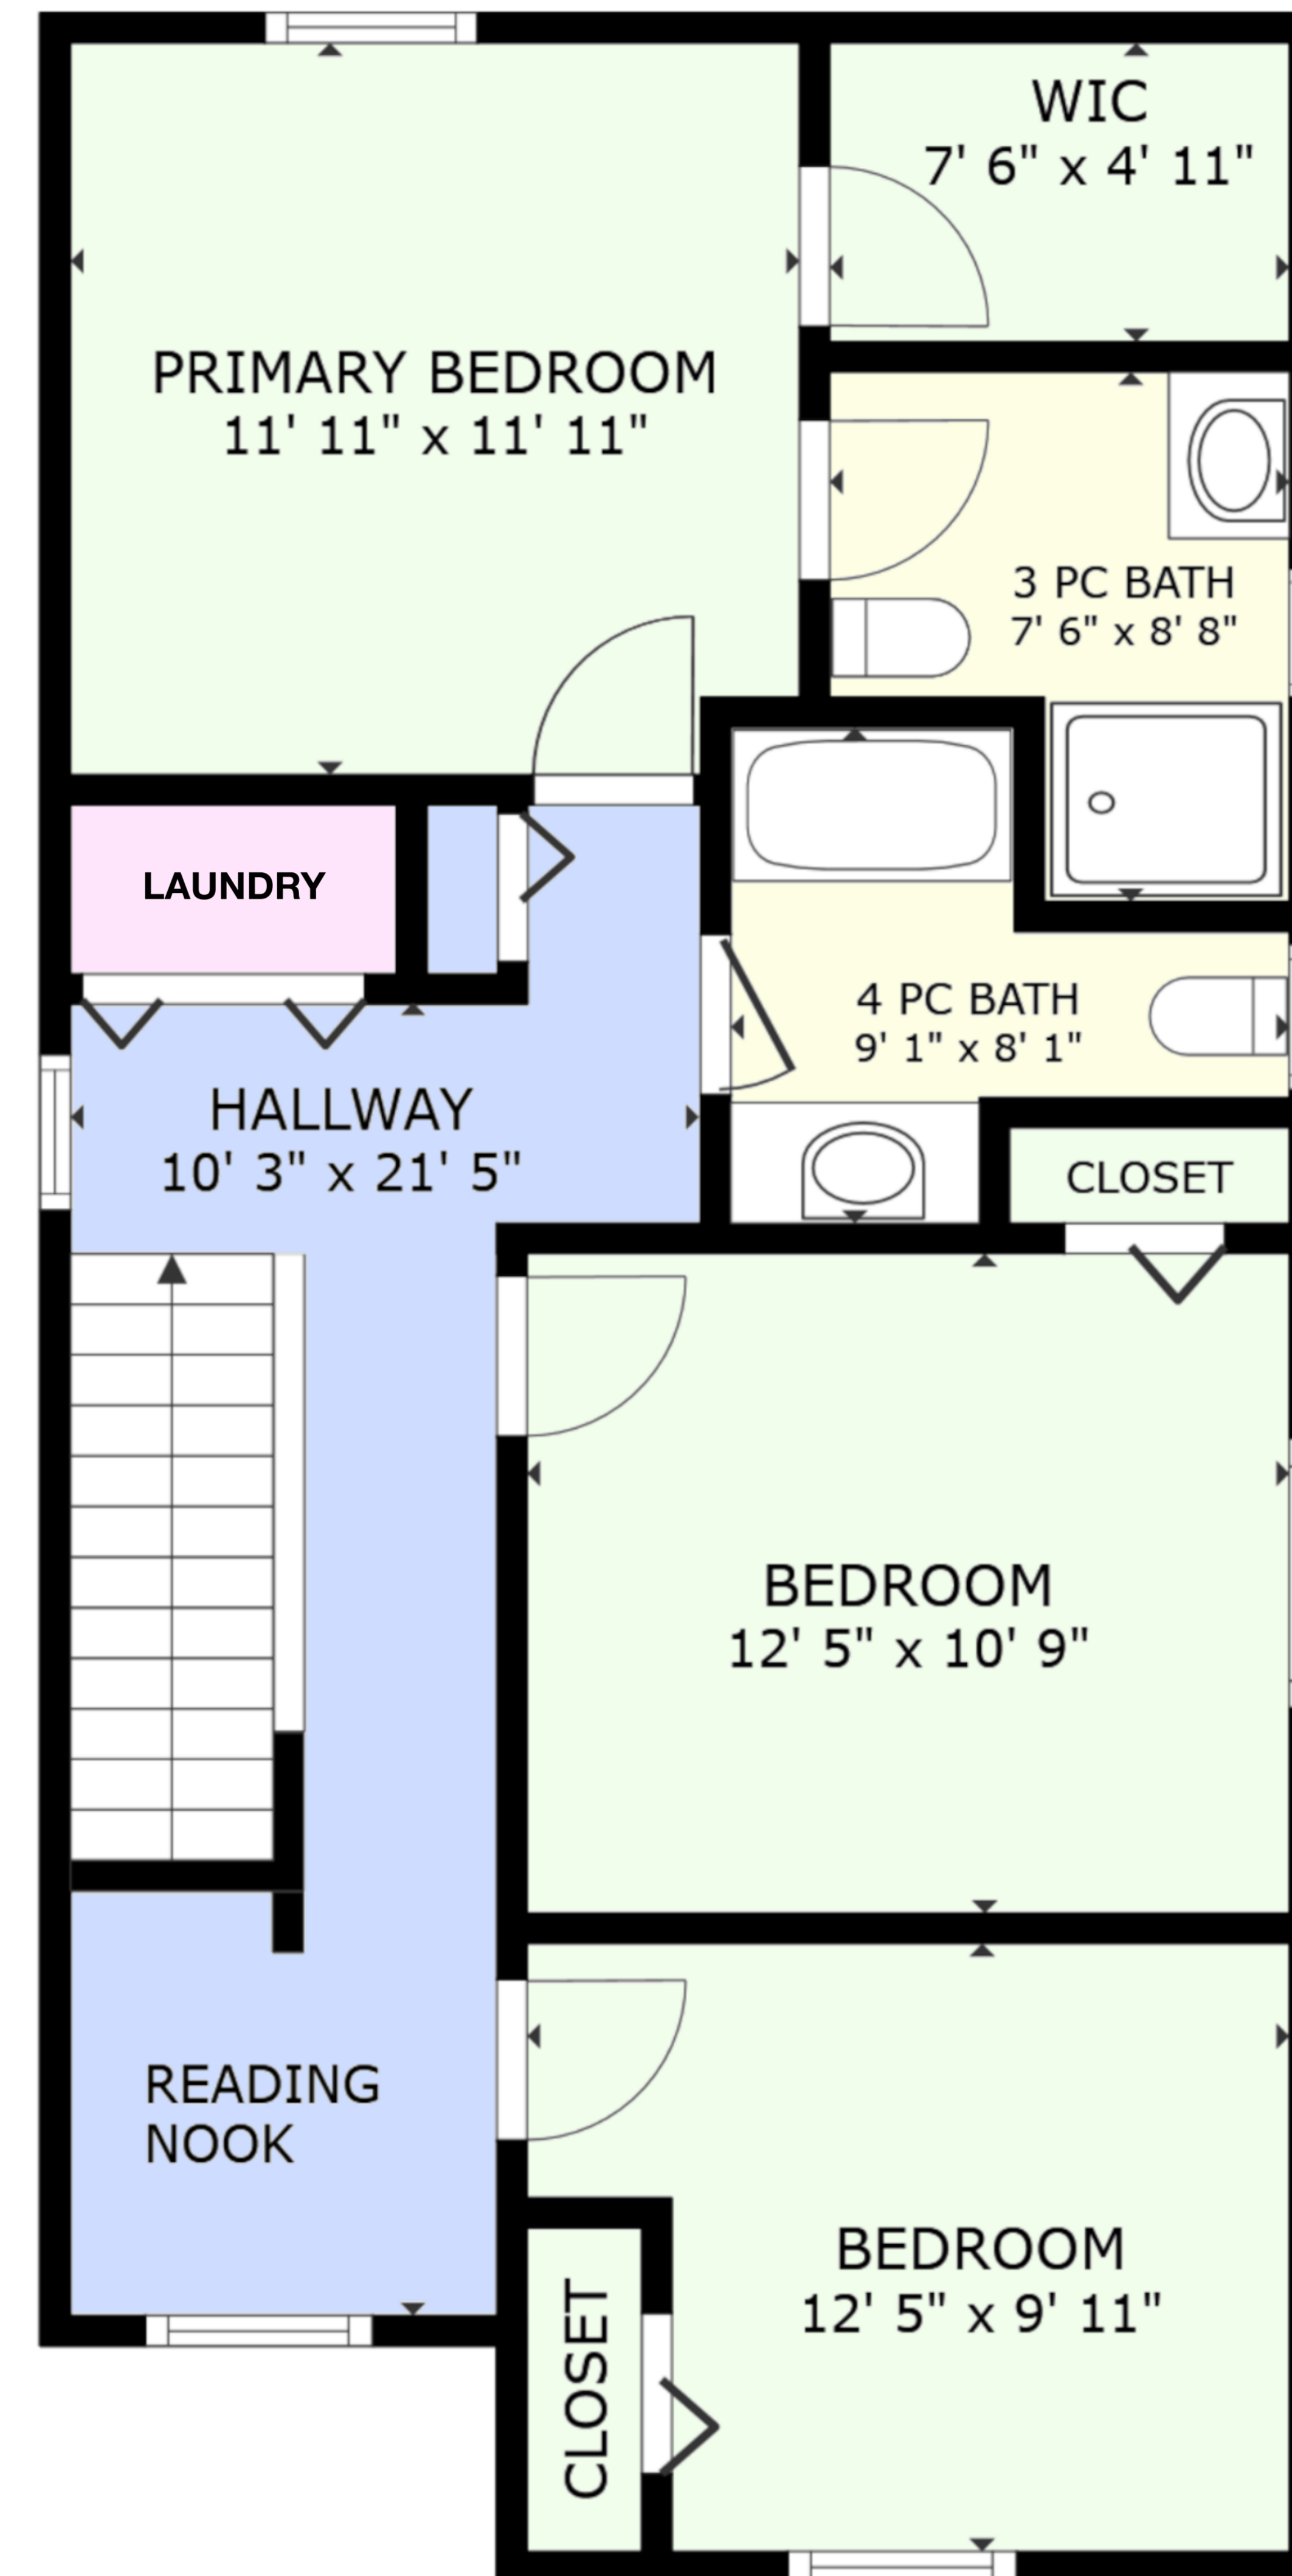

FLOOR 1

FLOOR 2

GROSS INTERNAL AREA
 FLOOR 1 739 sq.ft. FLOOR 2 785 sq.ft.
 EXCLUDED AREAS : GARAGE 250 sq.ft.
 TOTAL : 1,525 sq.ft.

SIZES AND DIMENSIONS ARE APPROXIMATE, ACTUAL MAY VARY.