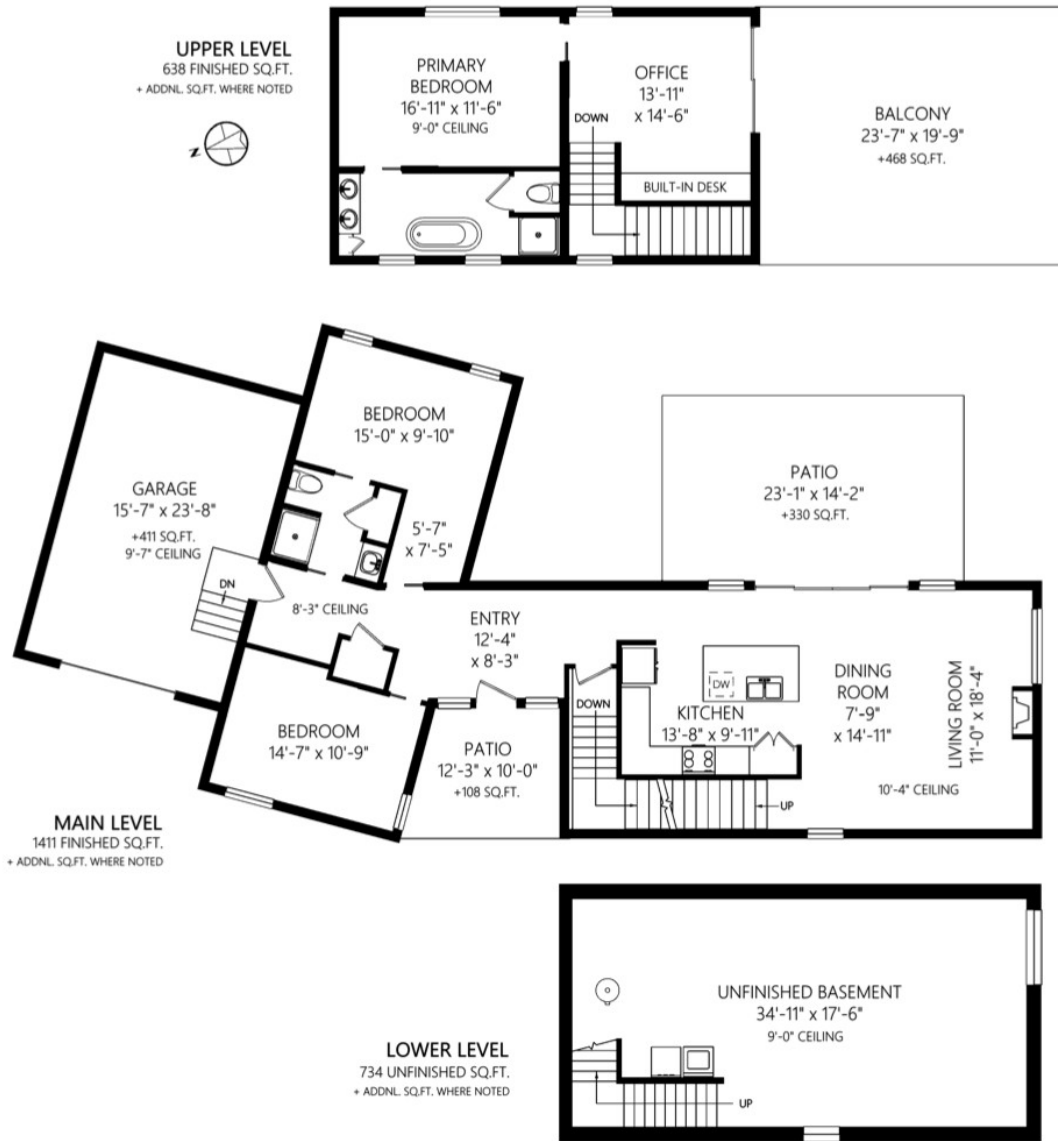

9450 Marble Bay Rd

	Fin. Sq.Ft.	UnFin. Sq.Ft.	Total Sq.Ft.
Upper Level	638	0	638
Main Level	1411	0	1411
Lower Level	0	734	734
Garage	0	411	411
Total	2049	1145	3194

Shown length and width dimensions are approximate. Area sq.ft. is representative of the on-site measurements. (1" accuracy)