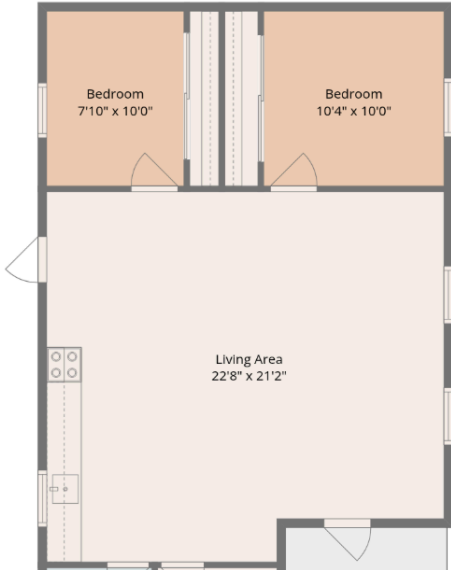

**Main House
Upper Level**

**Garage
Lower Level**

**Garage
Upper Level**

10011 Youbou Rd			
Measurements are highly reliable but not exact. If critical, buyer to verify on site.			
Unit	Floor	Area (sq. ft.)	
		Finished	Unfinished
Main House	Main	1569	
	Upper	783	
Main House Total		2352	
Suite		745	32
Garage	Lower	19	636
	Upper	482	
Total		3598	668

**Main House
Main Level**

Suite

10011 Youbou Rd			
Measurements are highly reliable but not exact. If critical, buyer to verify on site.			
Unit	Floor	Area (sq. ft.)	
		Finished	Unfinished
Main House	Main	1569	
	Upper	783	
Main House Total		2352	
Suite		745	32
Garage	Lower	19	636
	Upper	482	
Total		3598	668

**Main House
Main Level**

**Main House
Upper Level**