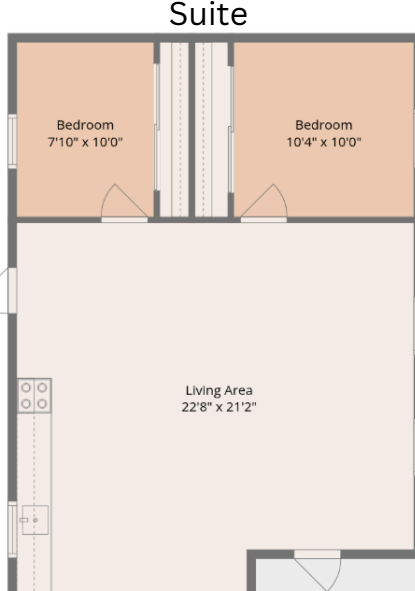

**Main House
Upper Level**

**Garage
Lower Level**

**Garage
Upper Level**

10011 Youbou Rd			
Measurements are highly reliable but not exact. If critical, buyer to verify on site.			
Unit	Floor	Area (sq. ft.)	
		Finished	Unfinished
Main House	Main	1569	
	Upper	783	
Main House Total		2352	
Suite		745	32
Garage	Lower	19	636
	Upper	482	
Total		3598	668

**Main House
Main Level**

Suite

10011 Youbou Rd			
Measurements are highly reliable but not exact. If critical, buyer to verify on site.			
Unit	Floor	Area (sq. ft.)	
		Finished	Unfinished
Main House	Main	1569	
	Upper	783	
Main House Total		2352	
Suite		745	32
Garage	Lower	19	636
	Upper	482	
Total		3598	668

**Main House
Main Level**

**Main House
Upper Level**