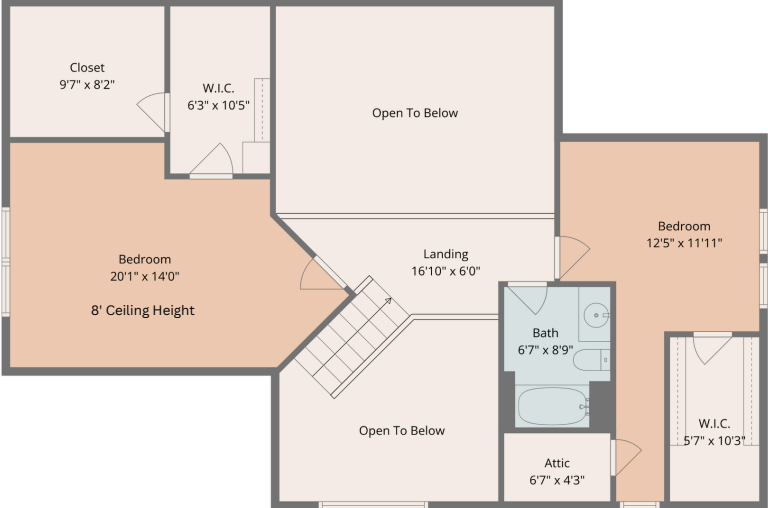

**Main House
Upper Level**

**Garage
Lower Level**

**Garage
Upper Level**

10011 Youbou Rd			
Measurements are highly reliable but not exact. If critical, buyer to verify on site.			
Unit	Floor	Area (sq. ft.)	
		Finished	Unfinished
Main House	Main	1569	
	Upper	783	
Main House Total		2352	
Suite		745	32
Garage	Lower	19	636
	Upper	482	
Total		3598	668

**Main House
Main Level**

Suite

10011 Youbou Rd			
Measurements are highly reliable but not exact. If critical, buyer to verify on site.			
Unit	Floor	Area (sq. ft.)	
		Finished	Unfinished
Main House	Main	1569	
	Upper	783	
Main House Total		2352	
Suite		745	32
Garage	Lower	19	636
	Upper	482	
Total		3598	668

**Main House
Main Level**

**Main House
Upper Level**