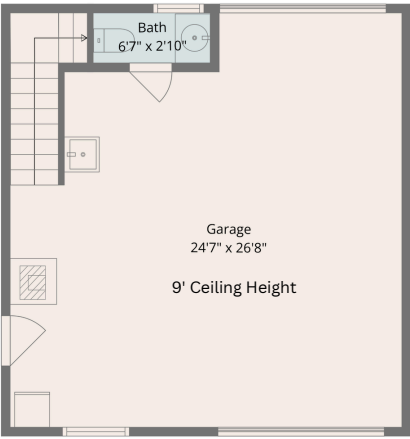

**Main House
Upper Level**

**Garage
Lower Level**

**Garage
Upper Level**

10011 Youbou Rd			
Measurements are highly reliable but not exact. If critical, buyer to verify on site.			
Unit	Floor	Area (sq. ft.)	
		Finished	Unfinished
Main House	Main	1569	
	Upper	783	
Main House Total		2352	
Suite		745	32
Garage	Lower	19	636
	Upper	482	
Total		3598	668

**Main House
Main Level**

Suite

10011 Youbou Rd			
Measurements are highly reliable but not exact. If critical, buyer to verify on site.			
Unit	Floor	Area (sq. ft.)	
		Finished	Unfinished
Main House	Main	1569	
	Upper	783	
Main House Total		2352	
Suite		745	32
Garage	Lower	19	636
	Upper	482	
Total		3598	668

**Main House
Main Level**

**Main House
Upper Level**