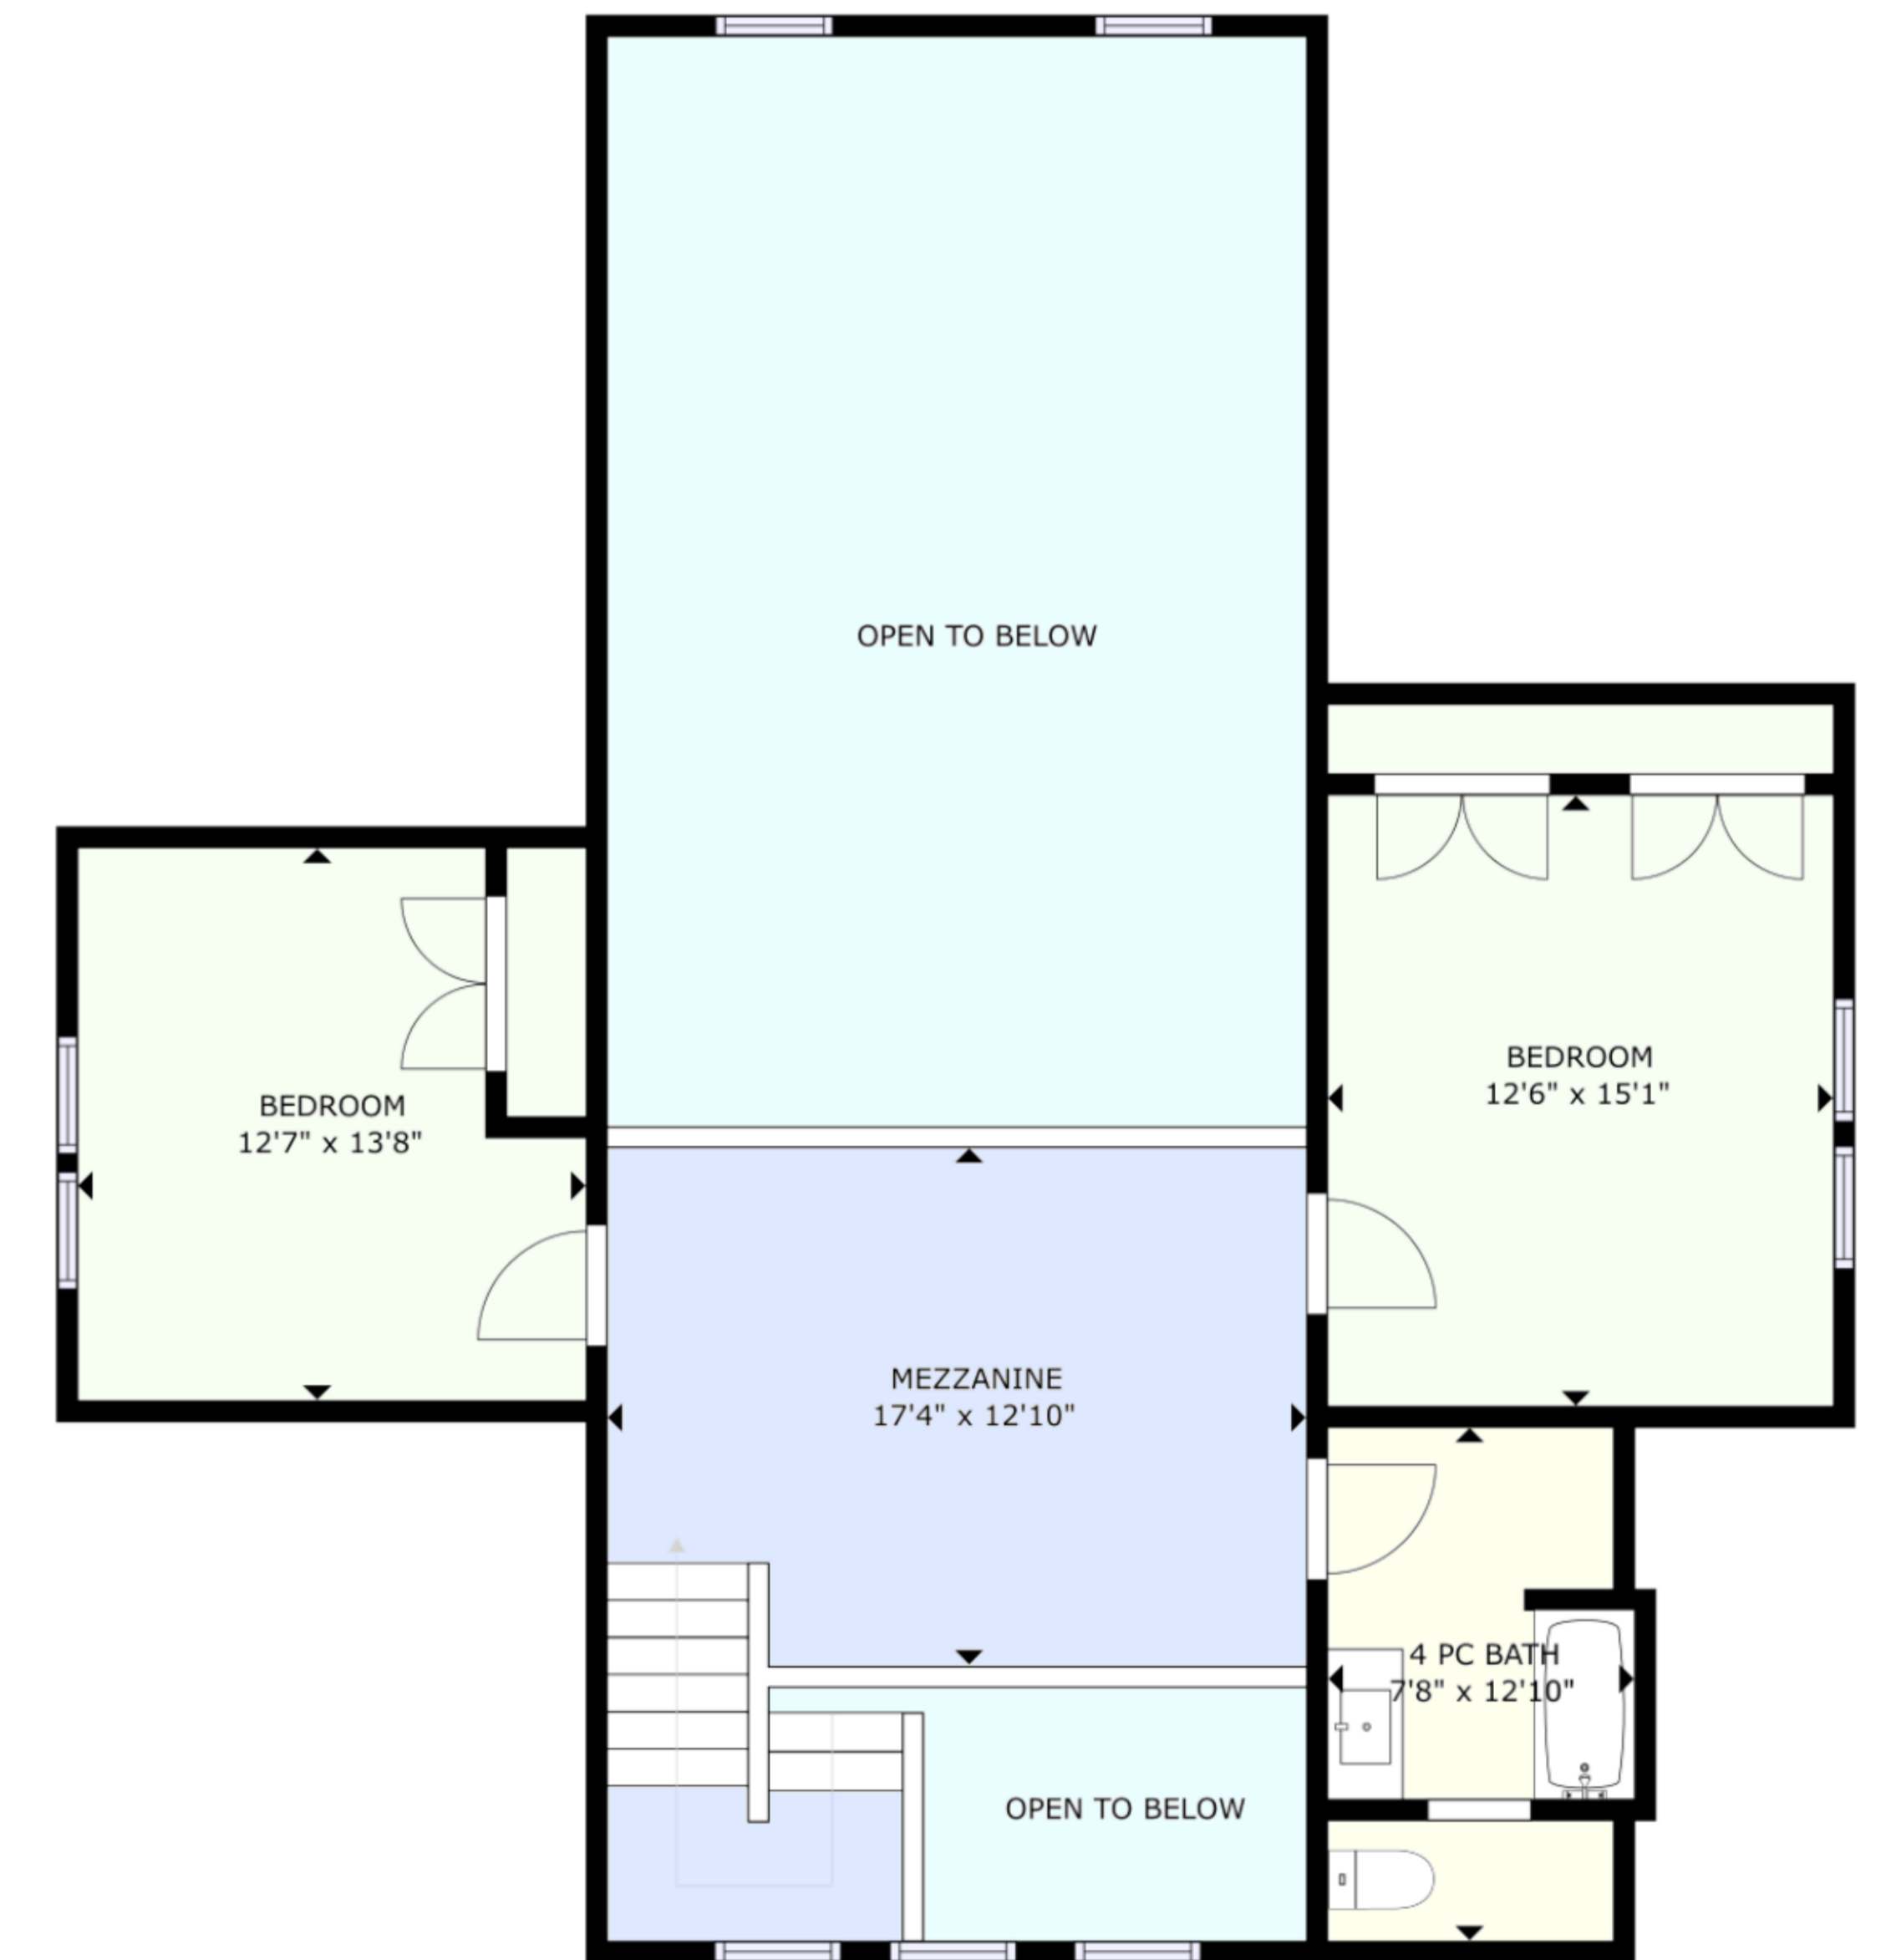

FLOOR 1

FLOOR 2

GROSS INTERNAL AREA
 FLOOR 1: 2152 sq ft, FLOOR 2: 776 sq ft
 TOTAL: 2928 sq ft
 SIZES AND DIMENSIONS ARE APPROXIMATE, ACTUAL MAY VARY.

GROSS INTERNAL AREA
 FLOOR 1: 1023 sq ft
 TOTAL: 1023 sq ft

SIZES AND DIMENSIONS ARE APPROXIMATE, ACTUAL MAY VARY.