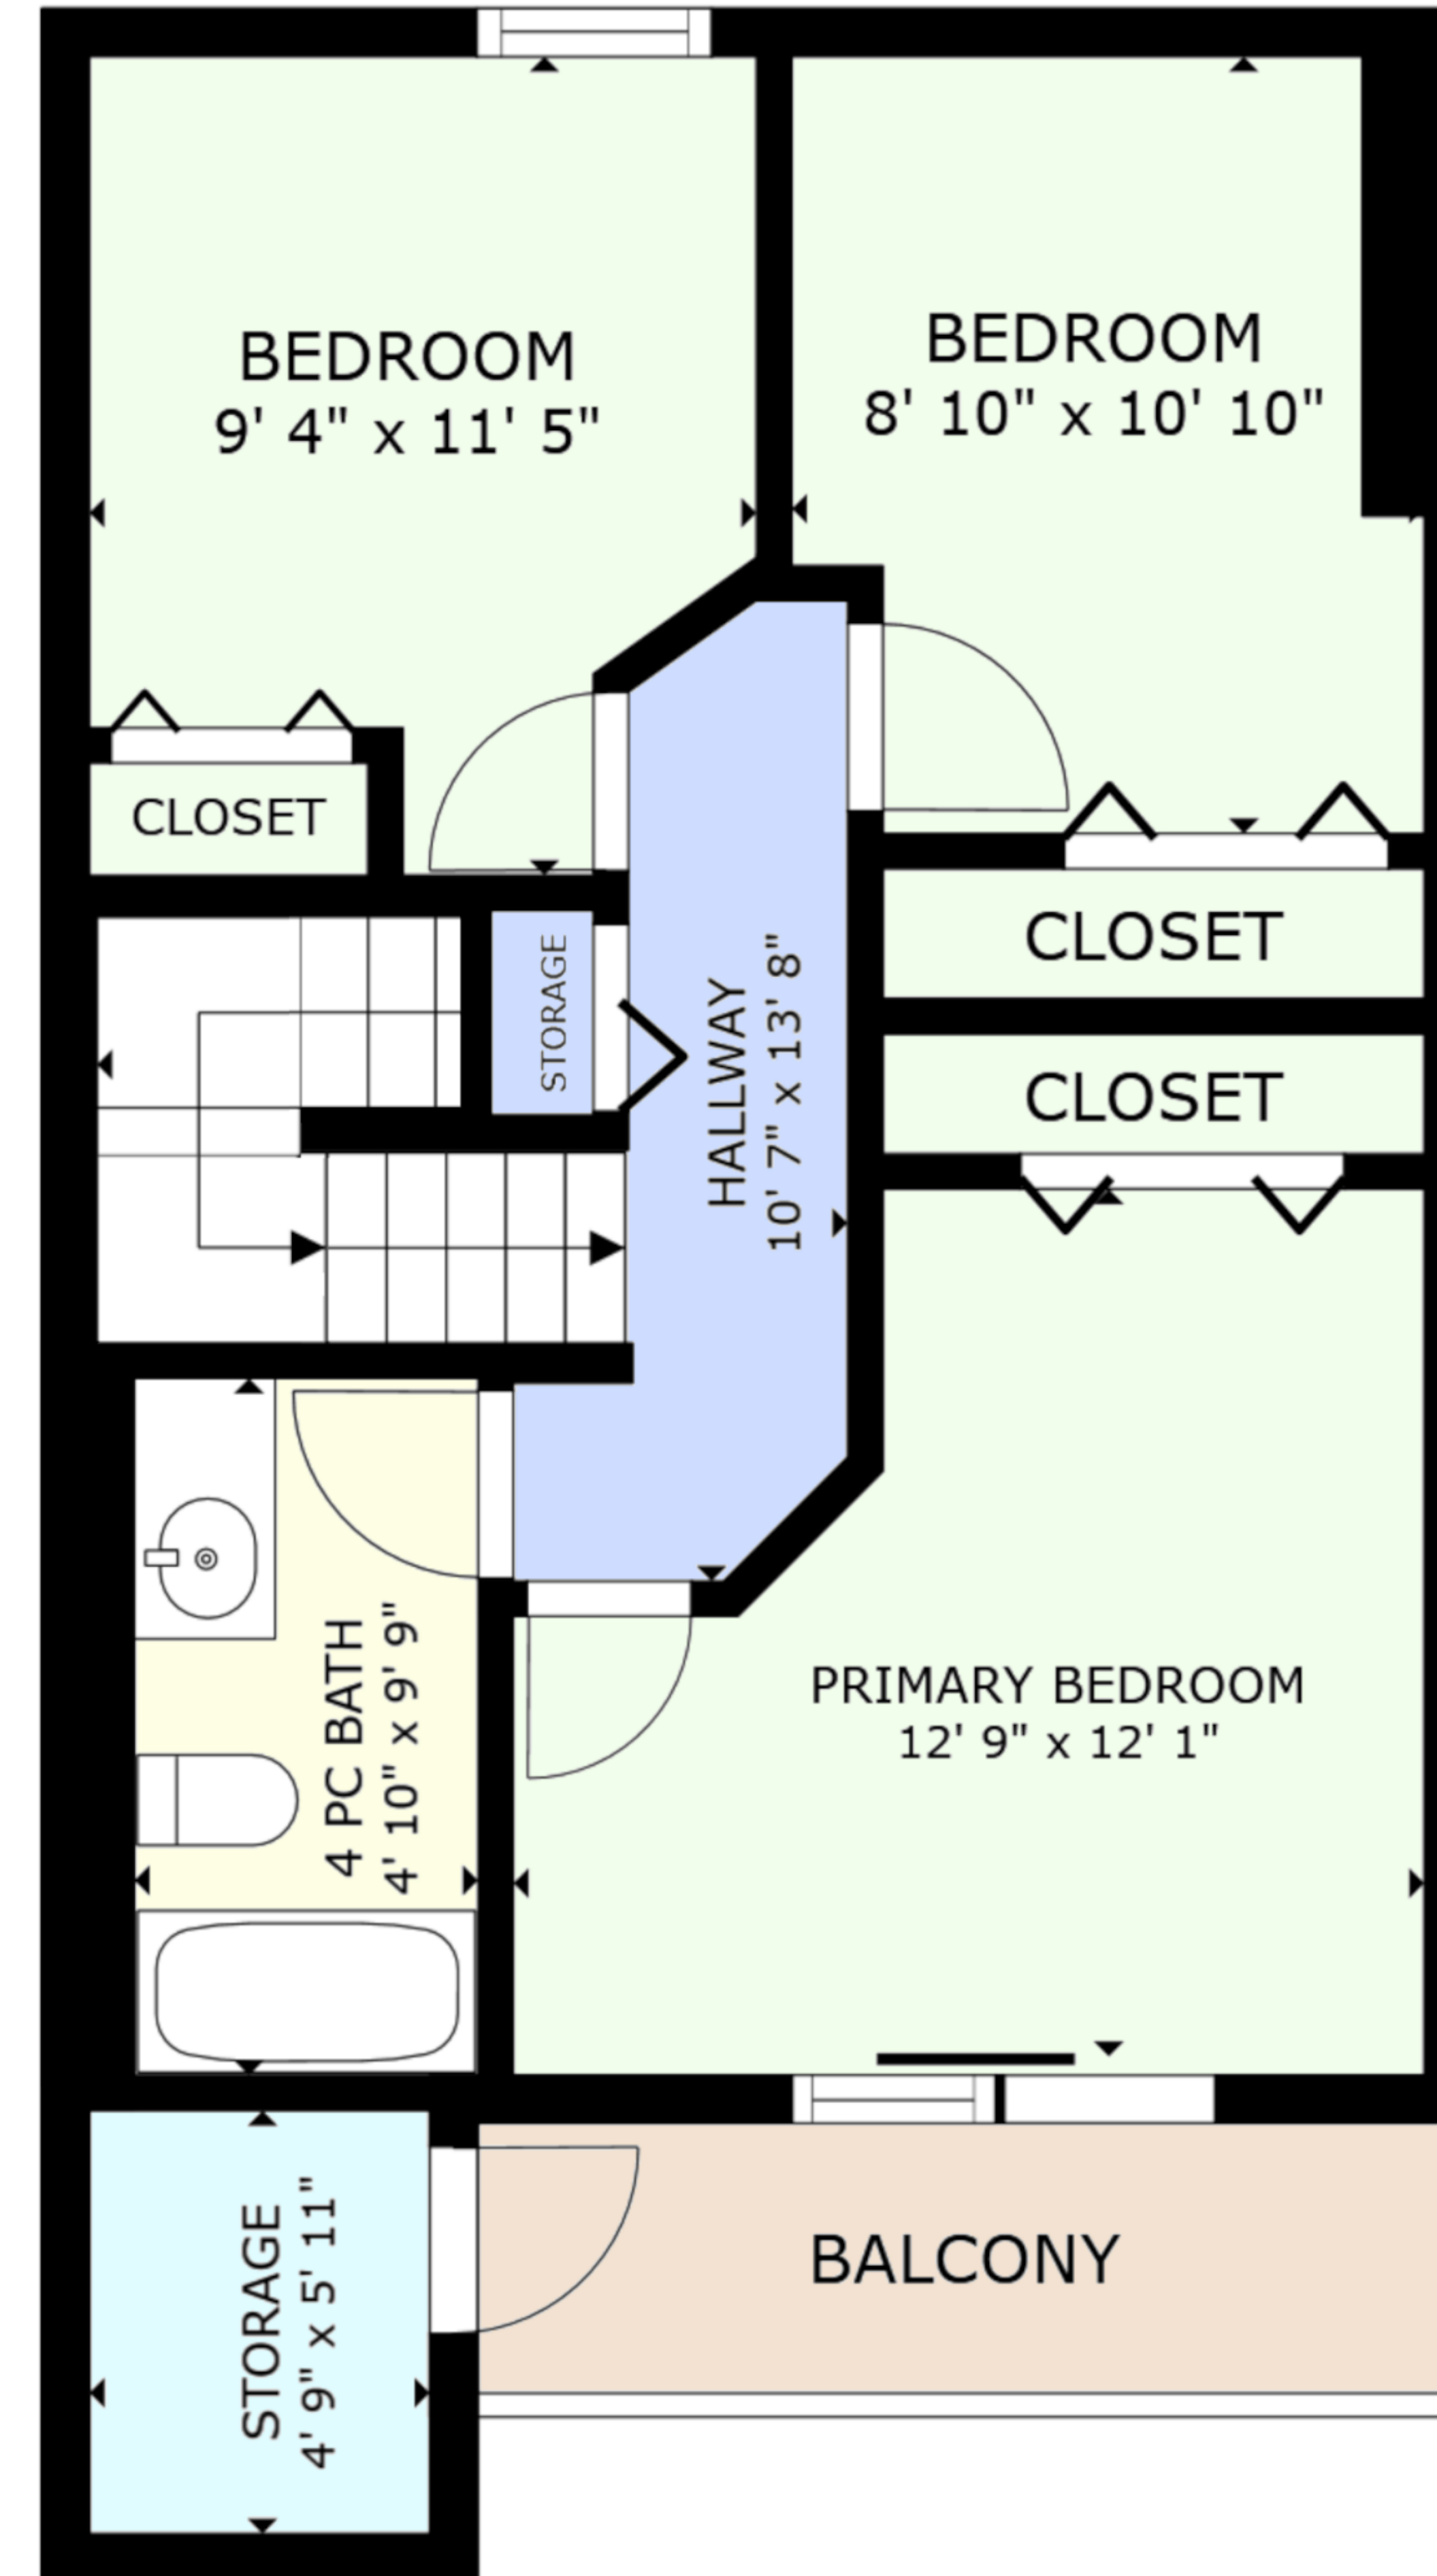

FLOOR 1

FLOOR 2

GROSS LIVING AREA
 FLOOR 1 674 sq.ft. FLOOR 2 626 sq.ft.
 EXCLUDED AREAS : EXTERNAL AREAS 265 sq.ft.
 TOTAL : 1,299 sq.ft.
 SIZES AND DIMENSIONS ARE APPROXIMATE, ACTUAL MAY VARY.