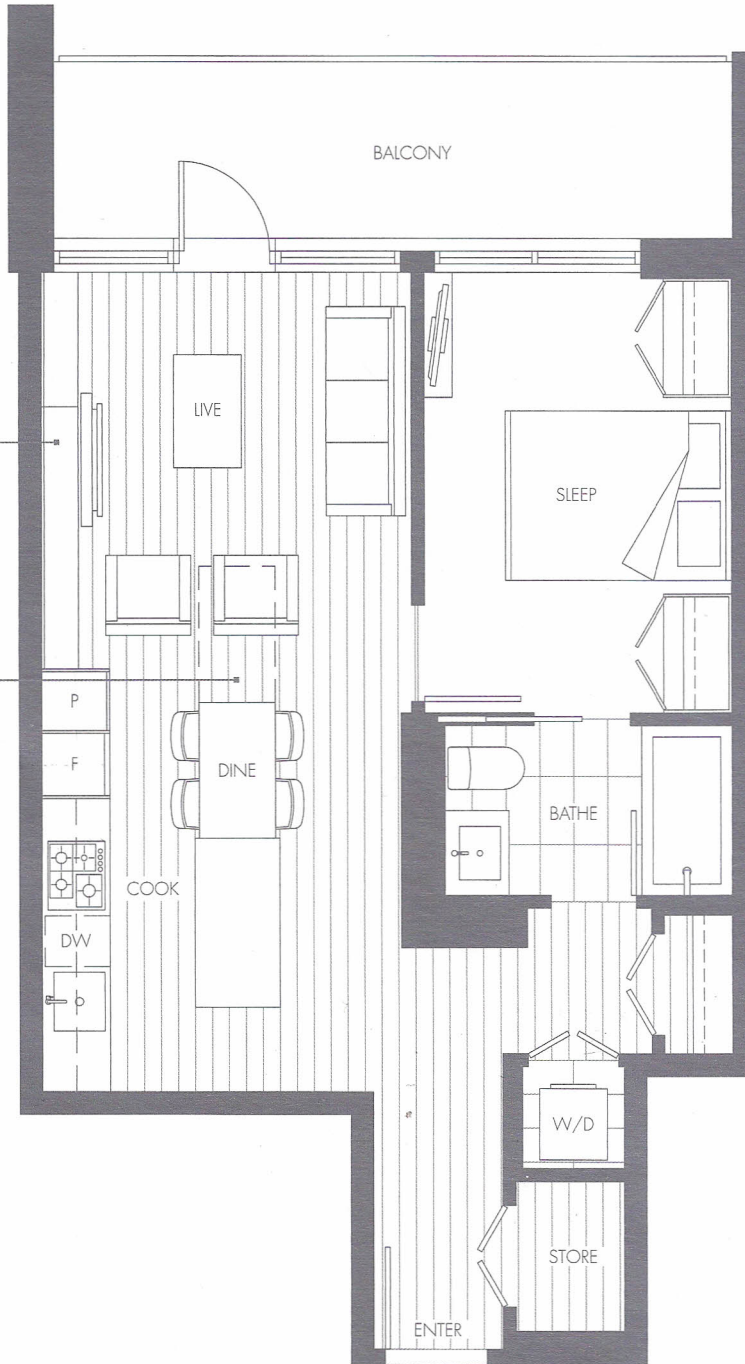

PLAN E

1 BEDROOM

LIVING 593 SF
 BALCONY 108 SF
 TOTAL 701 SF

BOSA
 PROPERTIES

RIVERSKY

BOSASPACE
 EXPONENTIAL LIVING SYSTEMS

SleepTHEATRE™

Your TV slides to reveal more space: a daybed-sofa to seat 3 or a spare bed for an overnight guest.

ExtenTABLE™

Your kitchen island for meal prepping transforms into a long table for dining, comfortably seating 8.

LEVEL 9-29

VIEWS TO FRASER RIVER

Dimensions, sizes, specifications, layouts, and materials are approximate only and subject to change without notice. Window sizes, layouts, configurations, spandrel panels may vary from home to home. For further clarity, please refer to the architectural model. RiverSky is developed by Bosa Properties (Quayside) Inc. E&OE.