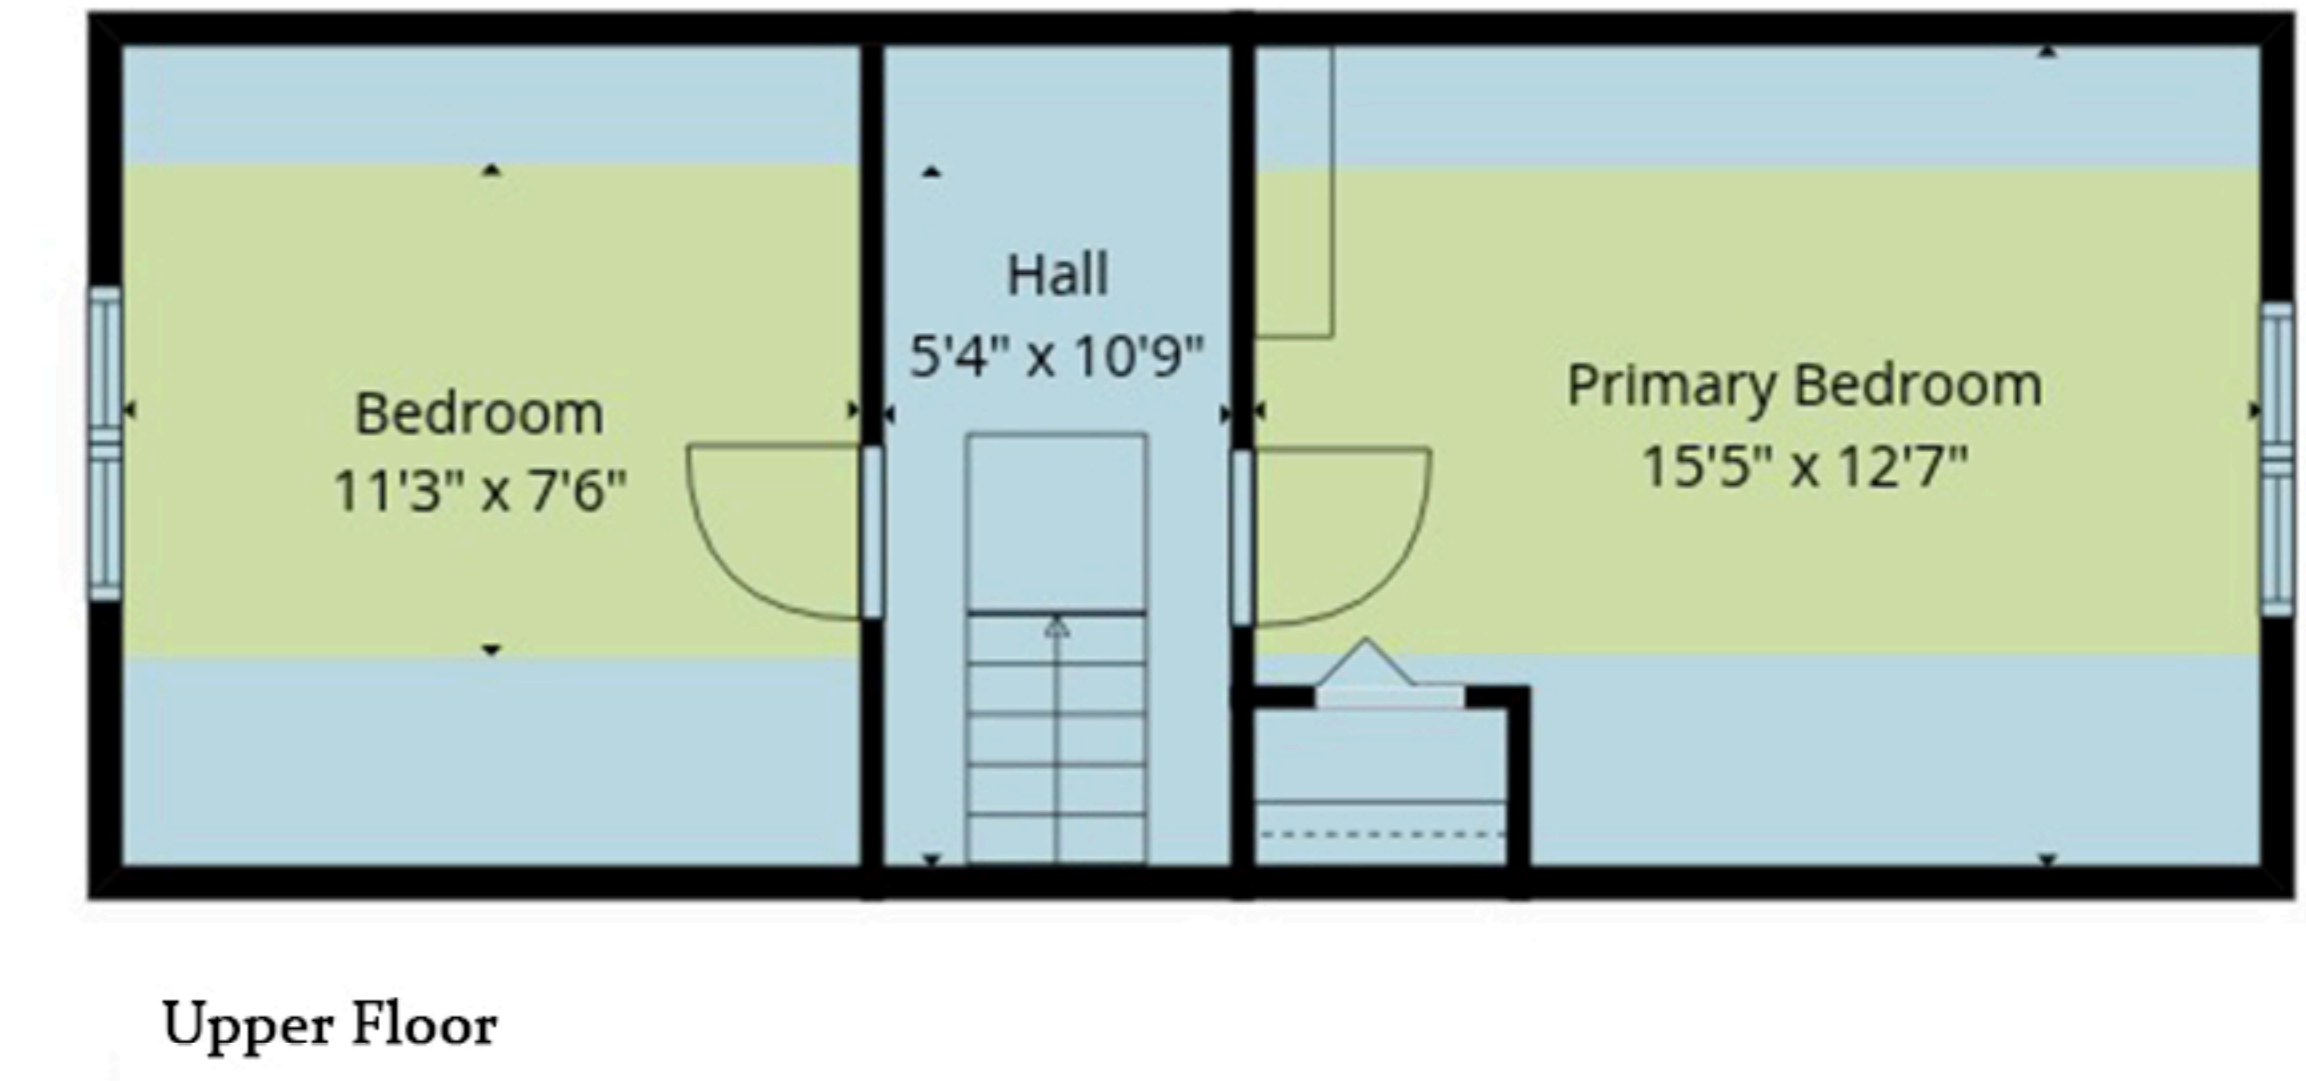

5430 Matson Rd

Total Area
Main Floor Living Area: 807 sqft
Upper Floor Living Area: 457 sqft
Total Living Area: 1264 sqft
Barn: 1809 sqft

Floor Plan Measurements Deemed Highly Reliable But Not Guaranteed