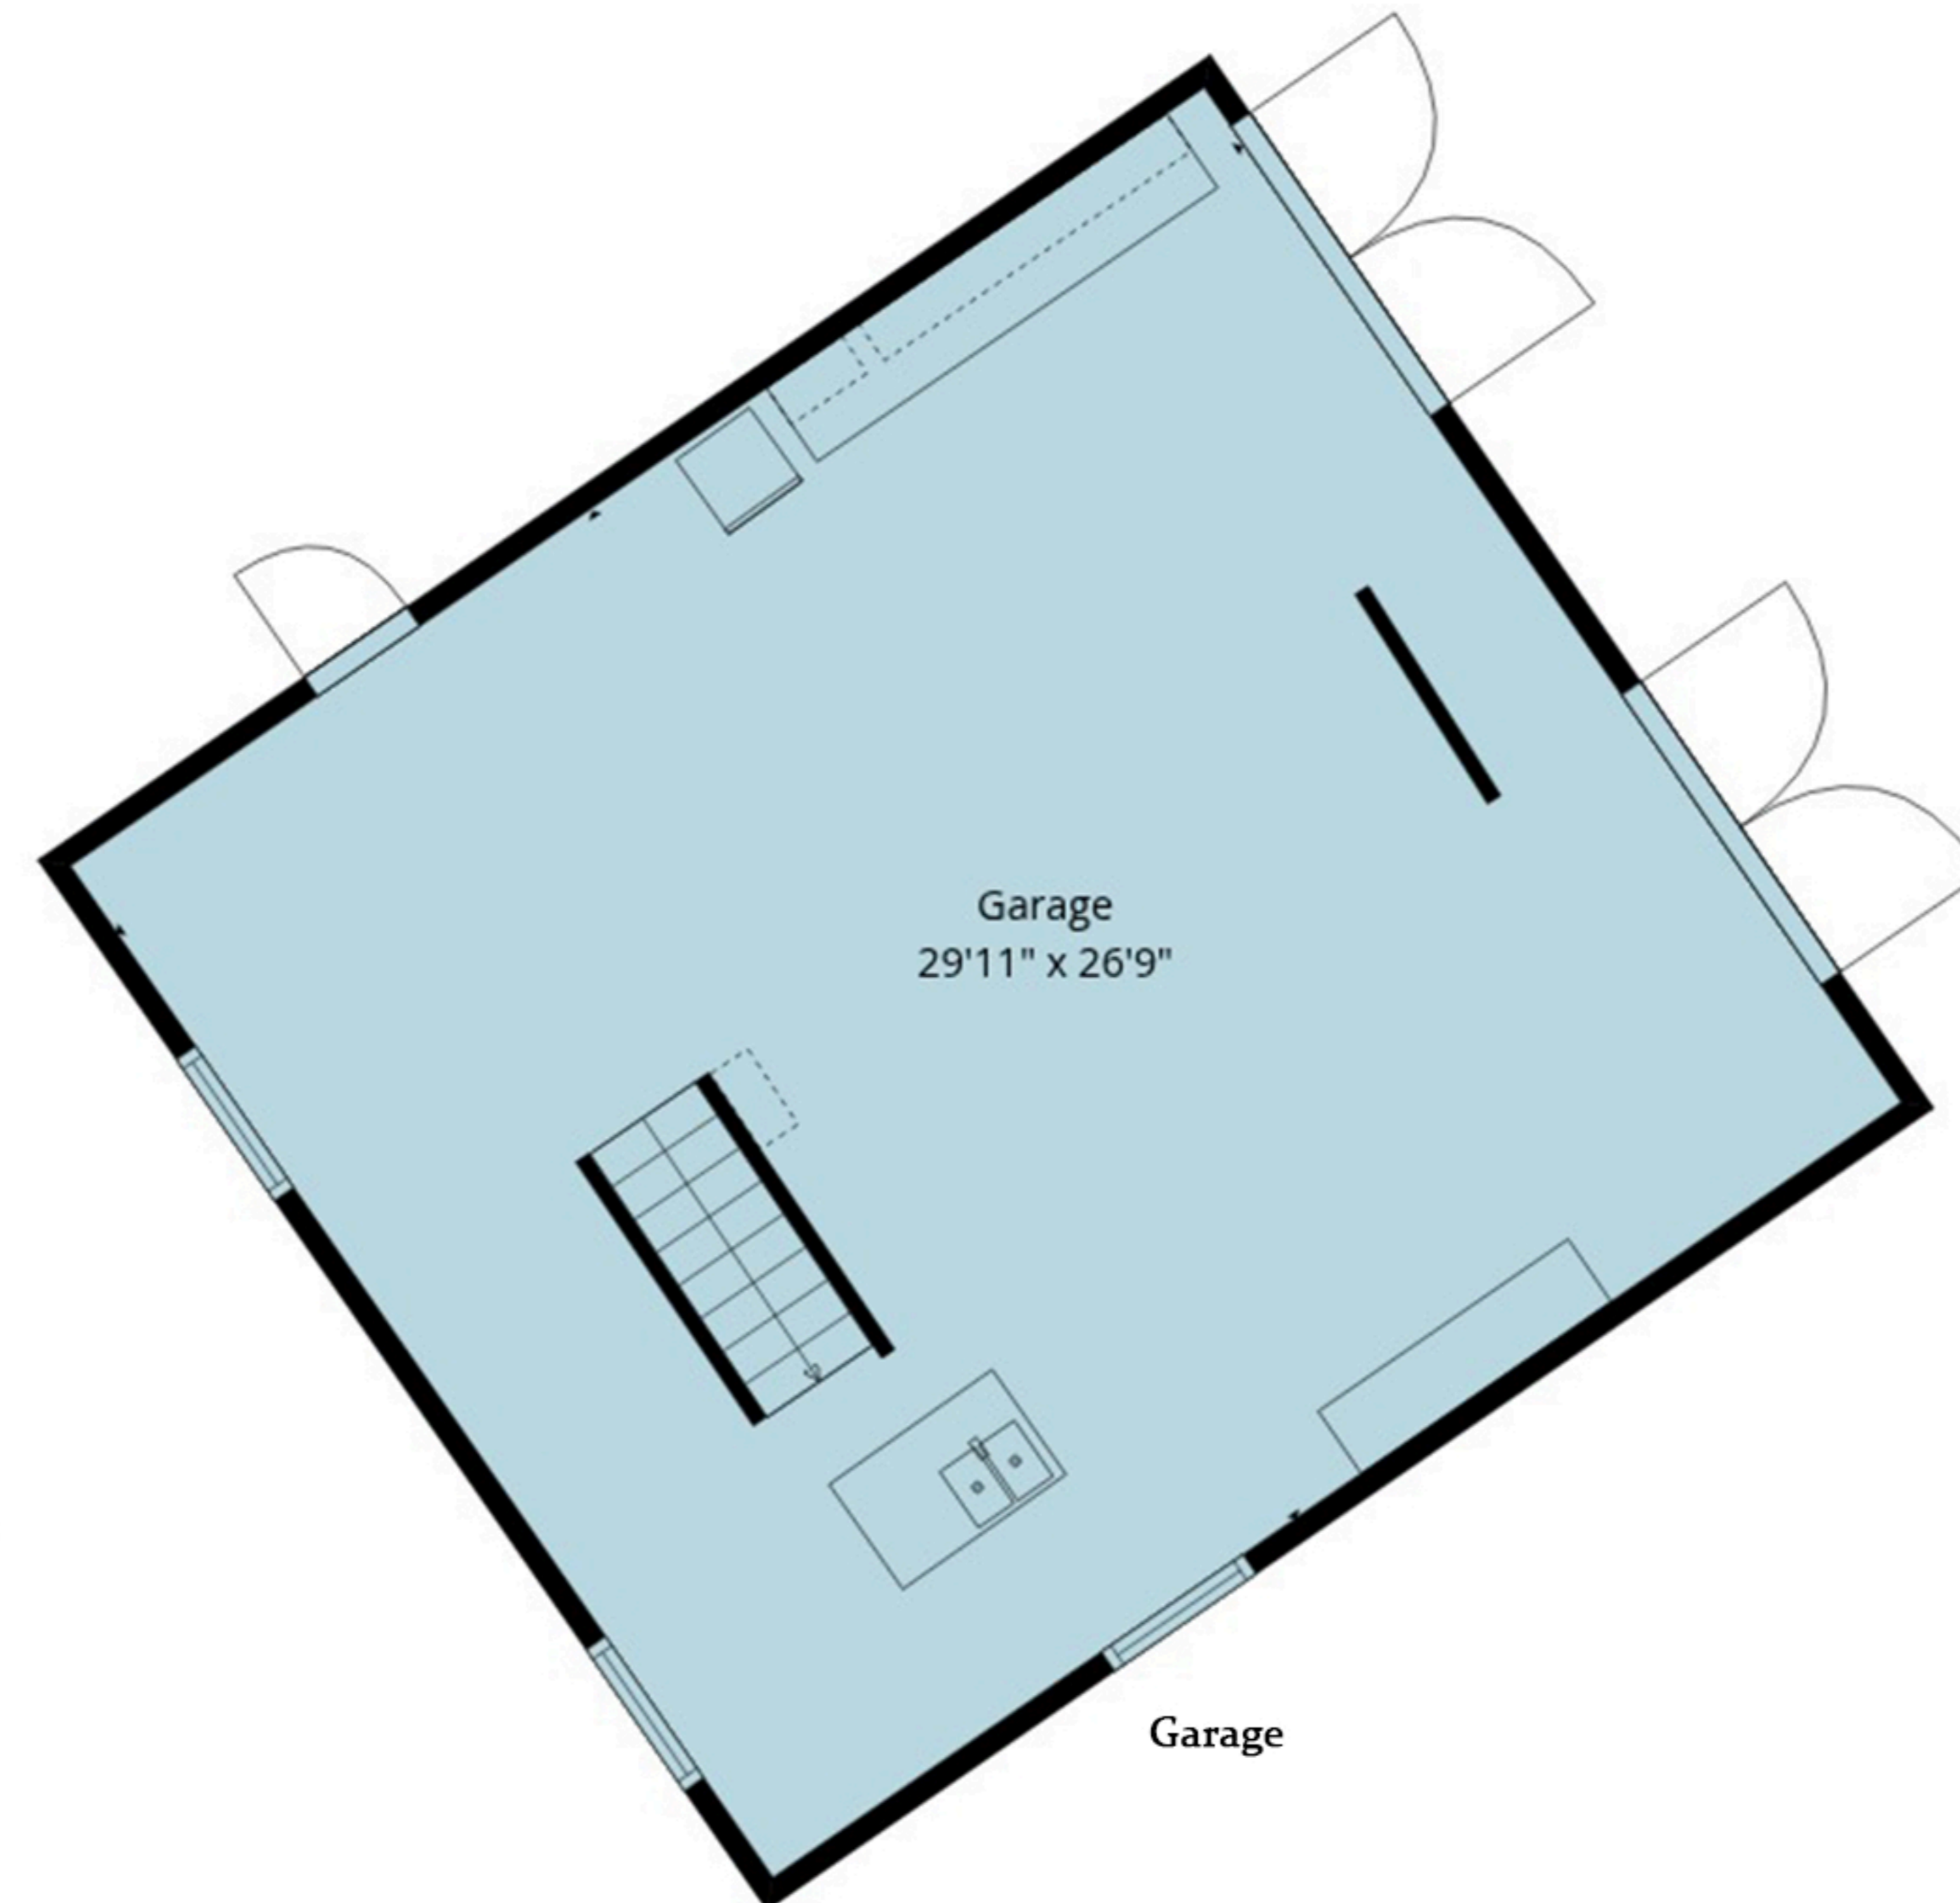

5430 Matson Rd

Total Area
Main Floor Living Area: 807 sqft
Upper Floor Living Area: 457 sqft
Total Living Area: 1264 sqft
Barn: 1809 sqft

Floor Plan Measurements Deemed Highly Reliable But Not Guaranteed