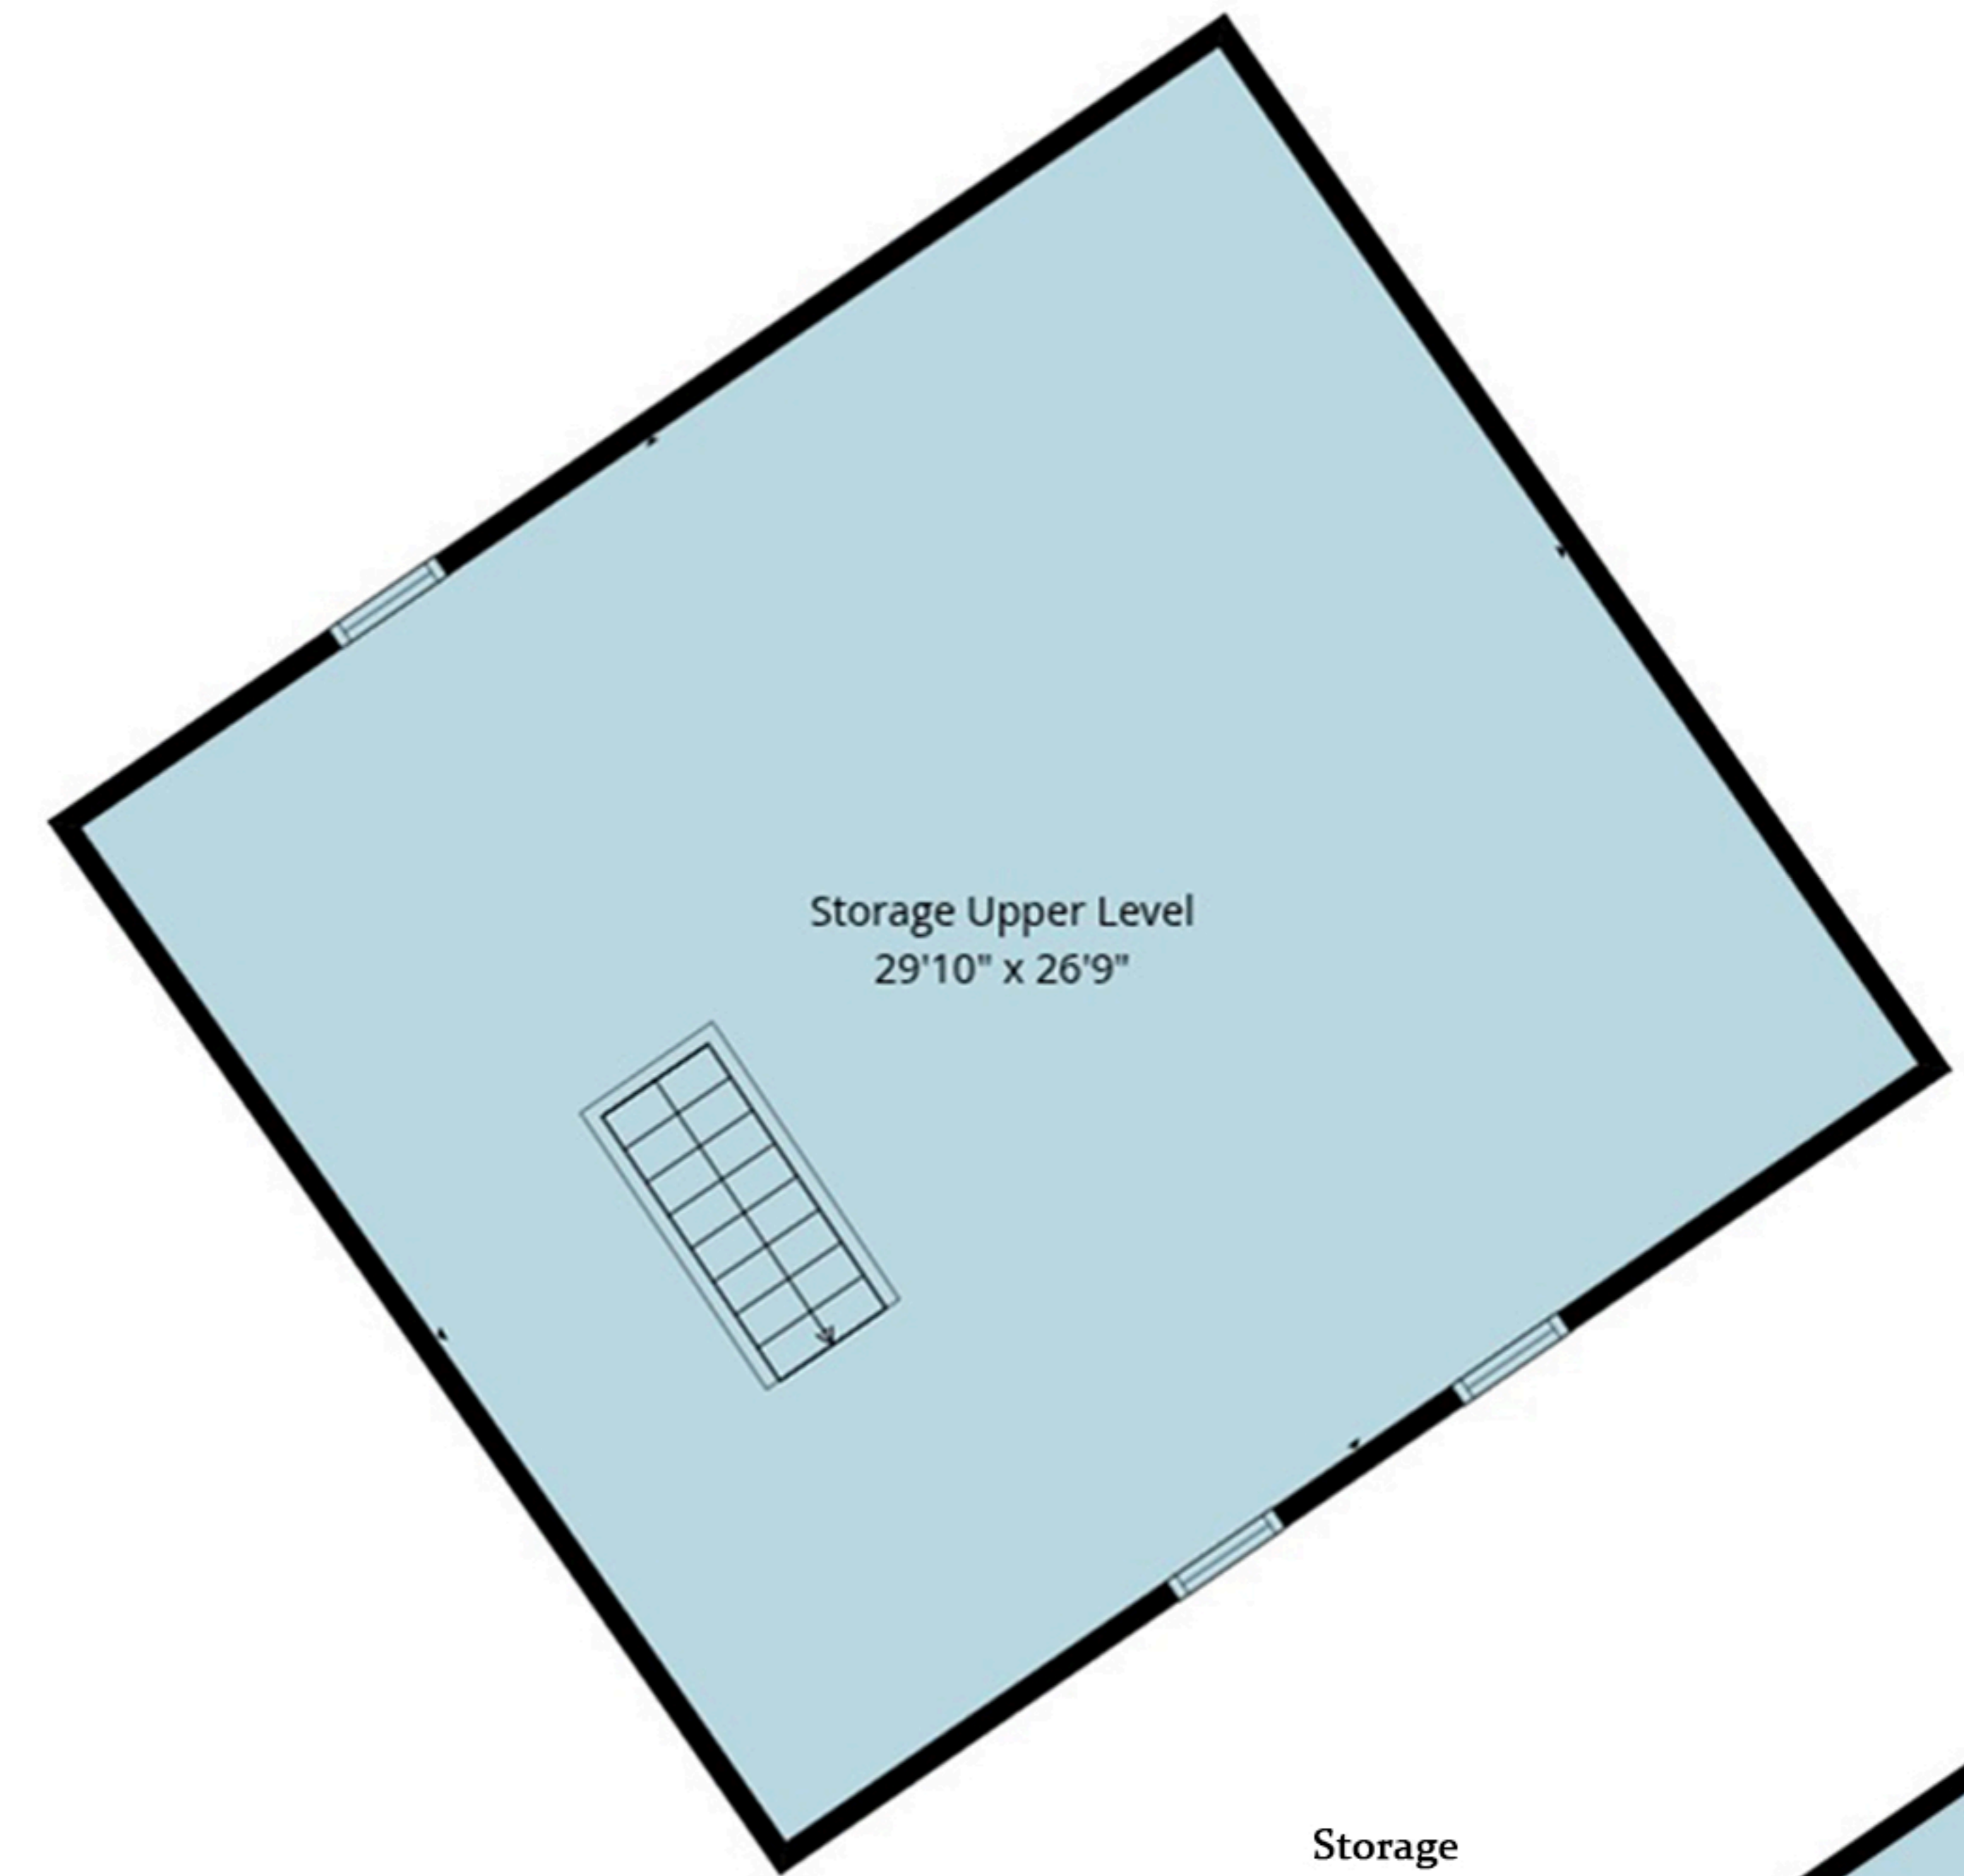

5430 Matson Rd

Total Area
Main Floor Living Area: 807 sqft
Upper Floor Living Area: 457 sqft
Total Living Area: 1264 sqft
Barn: 1809 sqft

Floor Plan Measurements Deemed Highly Reliable But Not Guaranteed