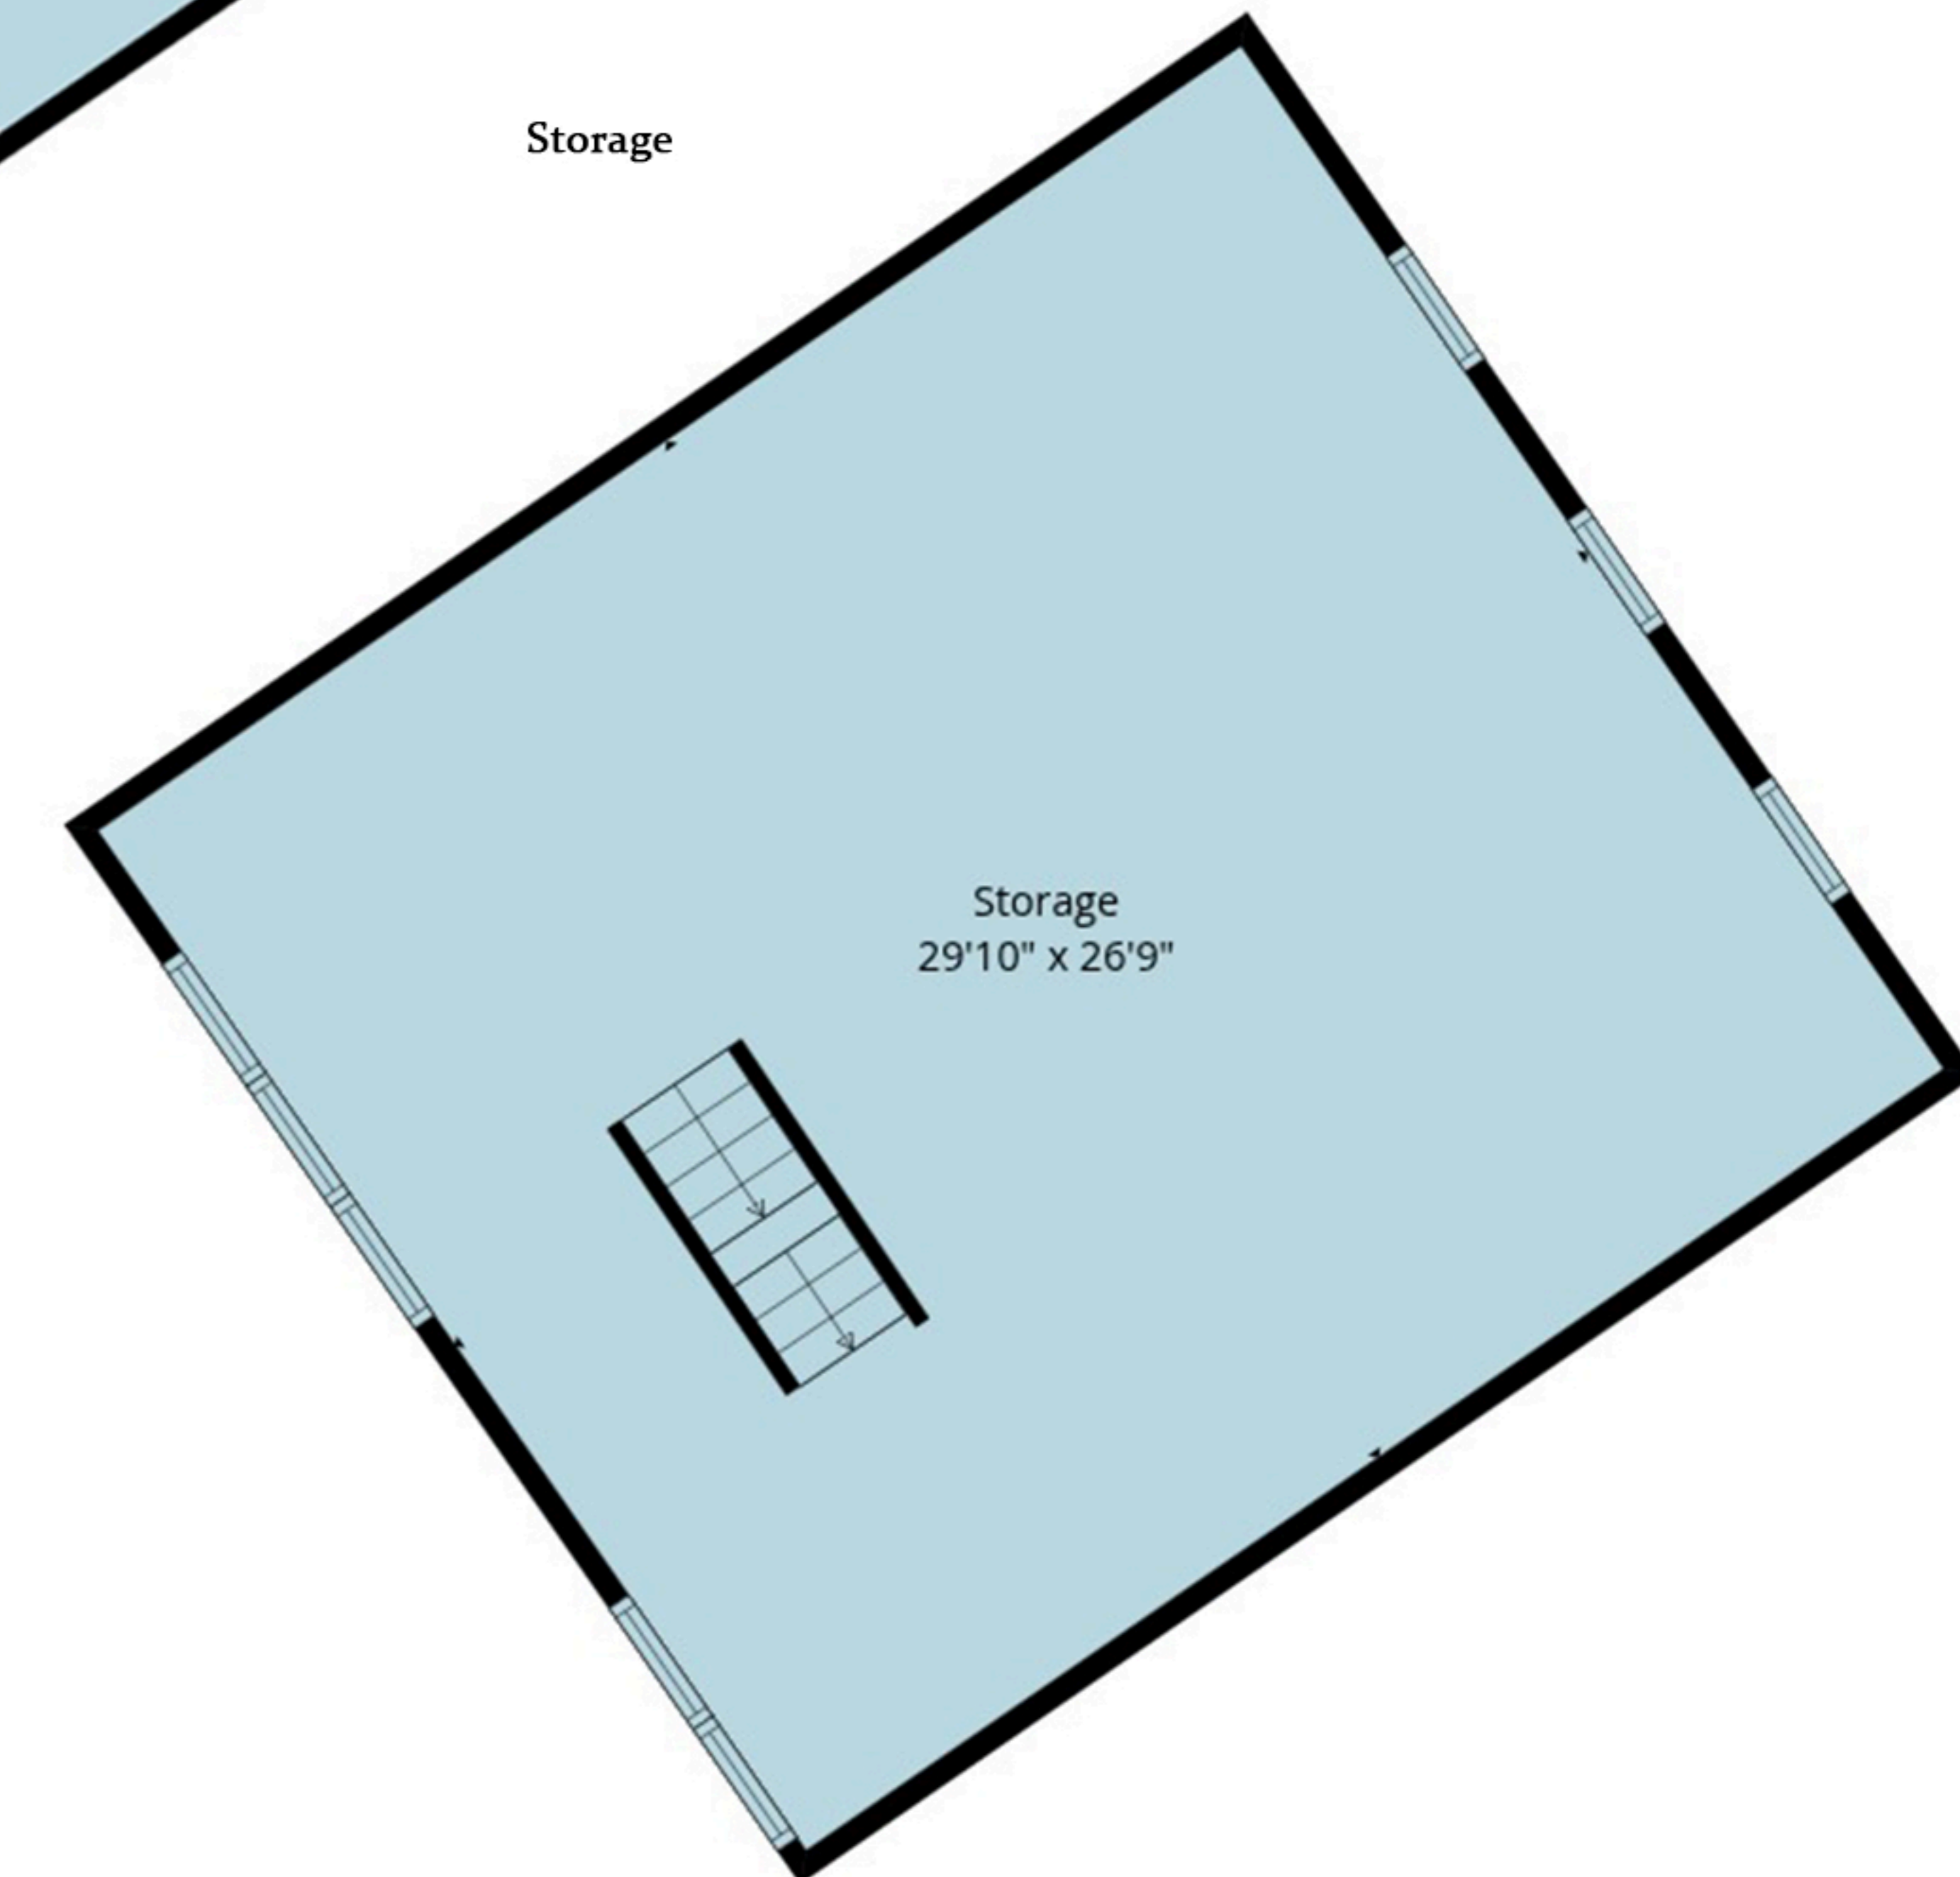

5430 Matson Rd

Total Area
Main Floor Living Area: 807 sqft
Upper Floor Living Area: 457 sqft
Total Living Area: 1264 sqft
Barn: 1809 sqft

Floor Plan Measurements Deemed Highly Reliable But Not Guaranteed