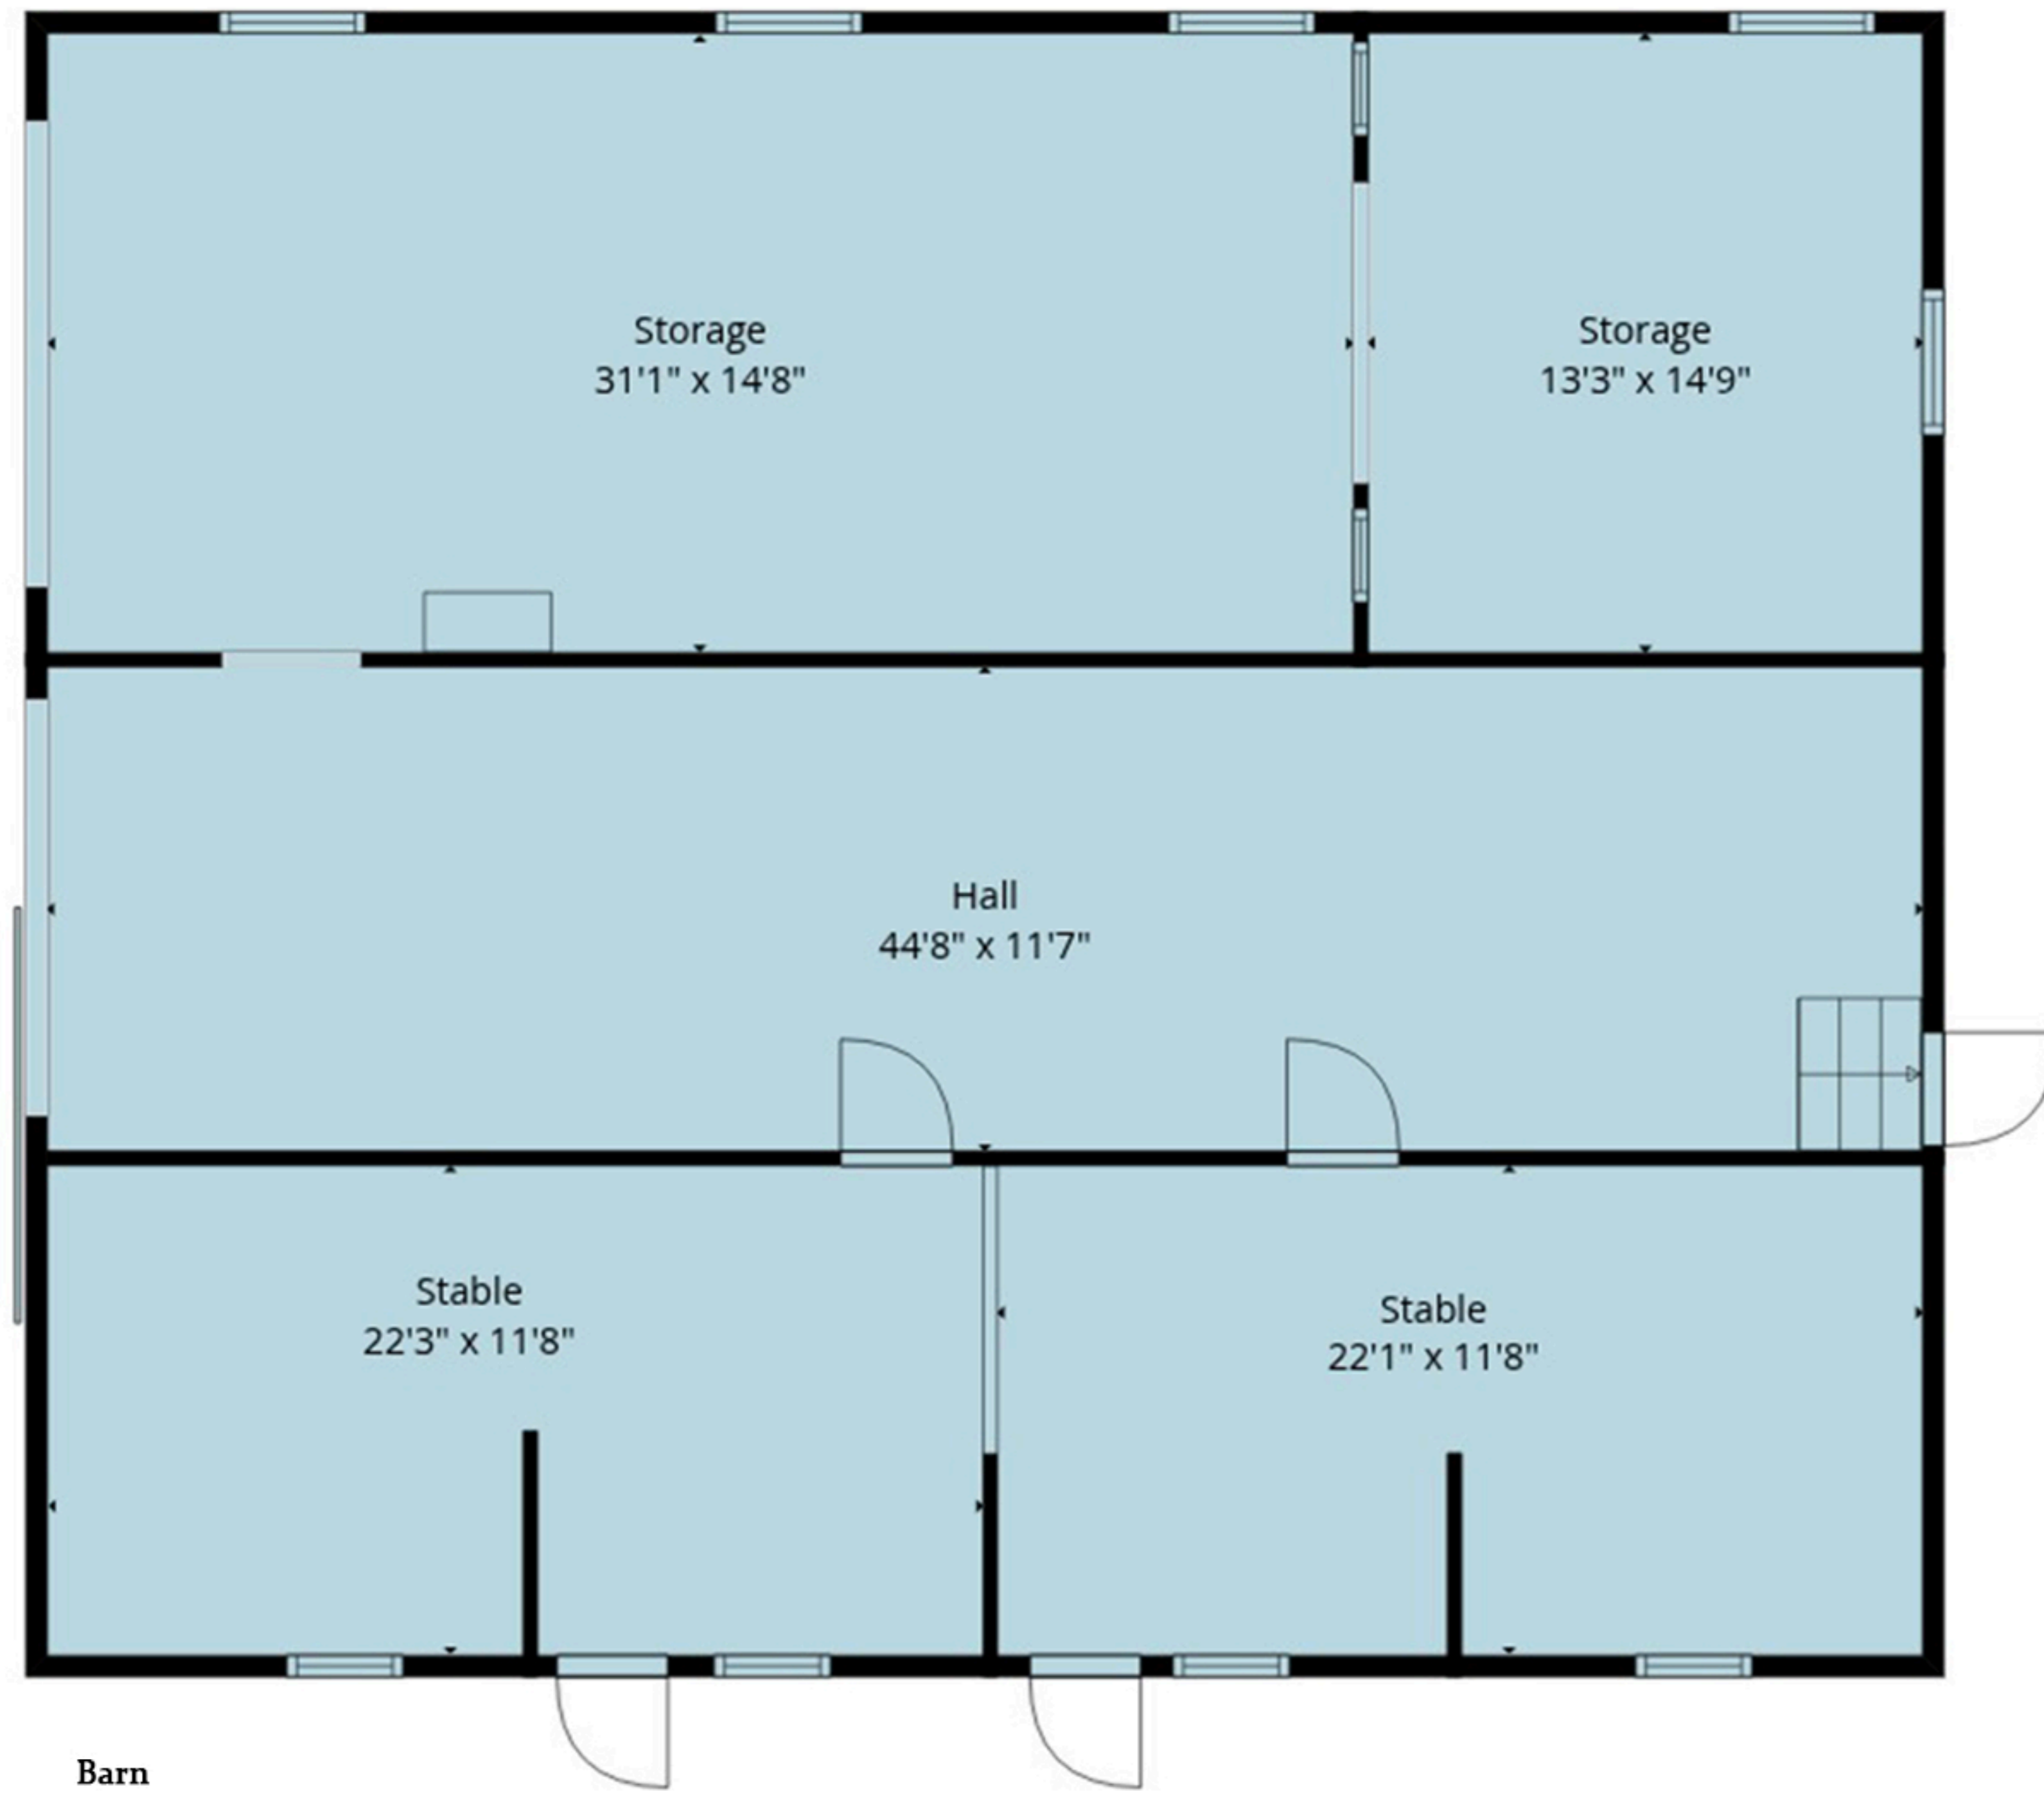

5430 Matson Rd

Total Area
Main Floor Living Area: 807 sqft
Upper Floor Living Area: 457 sqft
Total Living Area: 1264 sqft
Barn: 1809 sqft

Floor Plan Measurements Deemed Highly Reliable But Not Guaranteed