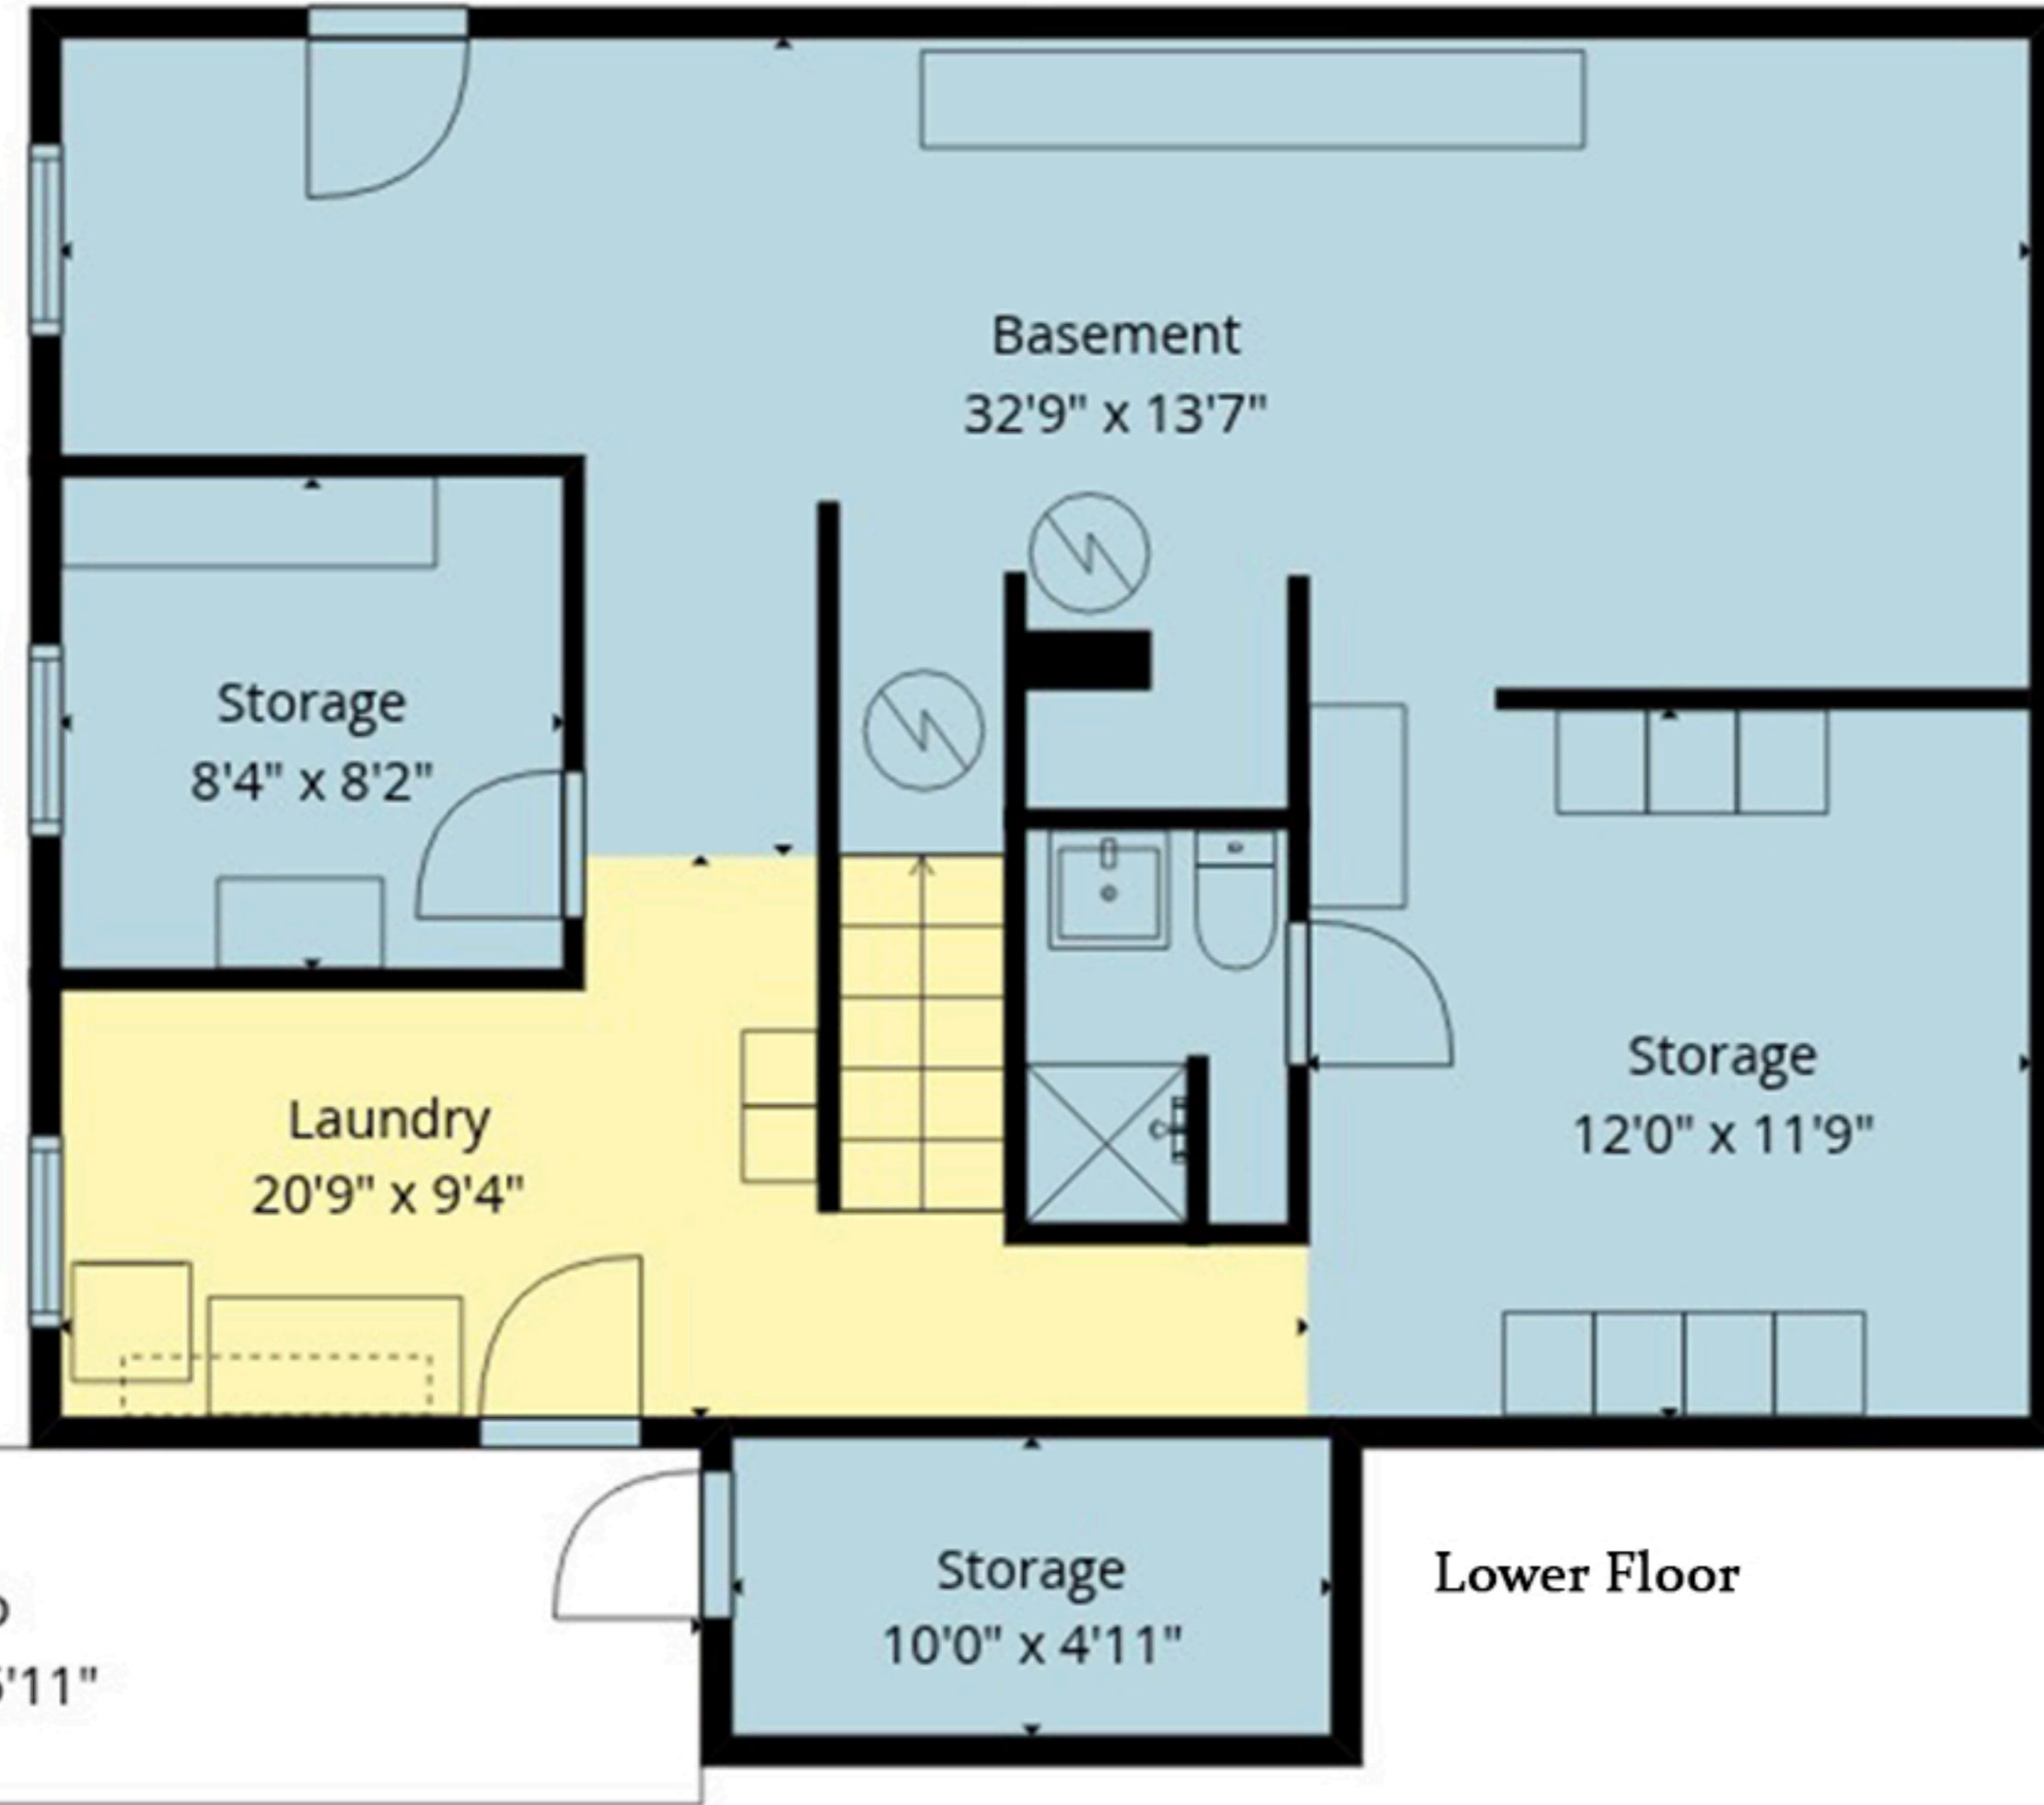

5430 Matson Rd

Total Area
Main Floor Living Area: 807 sqft
Upper Floor Living Area: 457 sqft
Total Living Area: 1264 sqft
Barn: 1809 sqft

Floor Plan Measurements Deemed Highly Reliable But Not Guaranteed