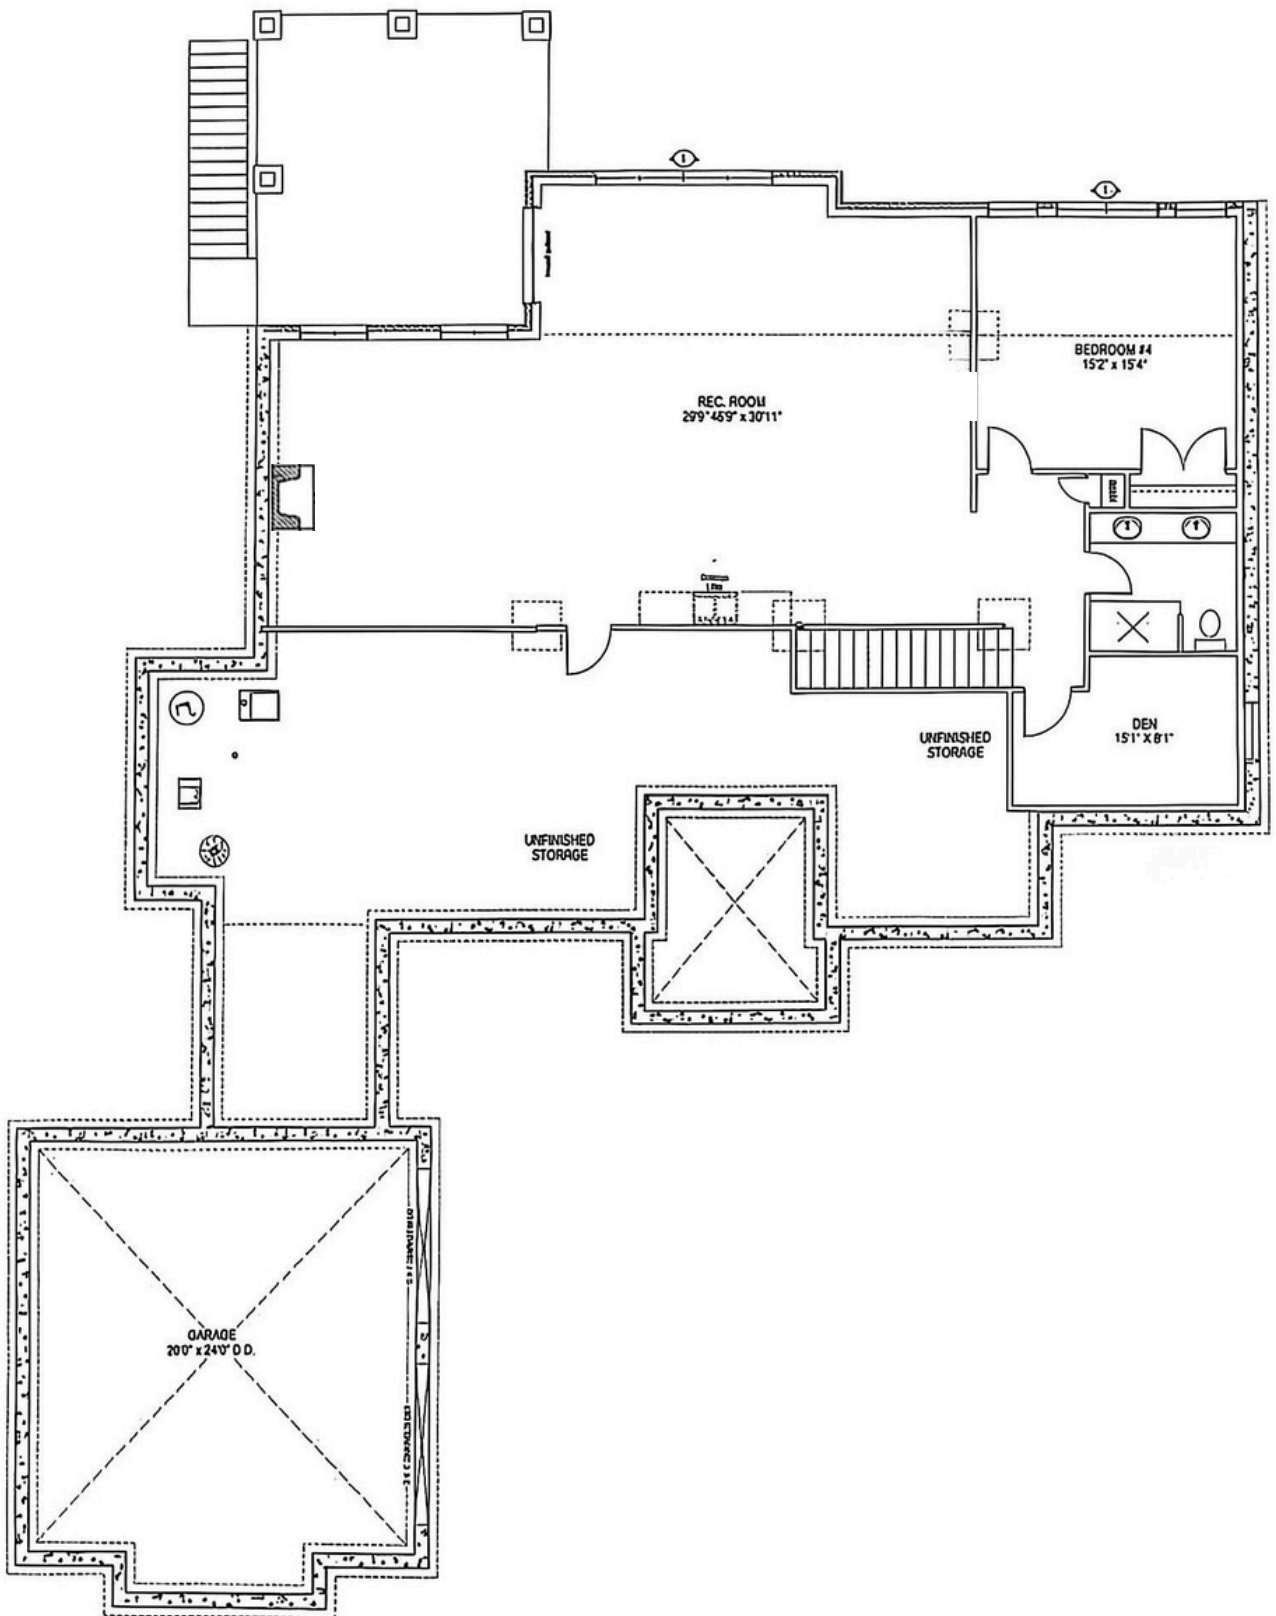

89 Navigation Drive
 Prince Edward County
 2649sq. ft. Main Floor

1,466 sq. ft. of Basement Finished Space