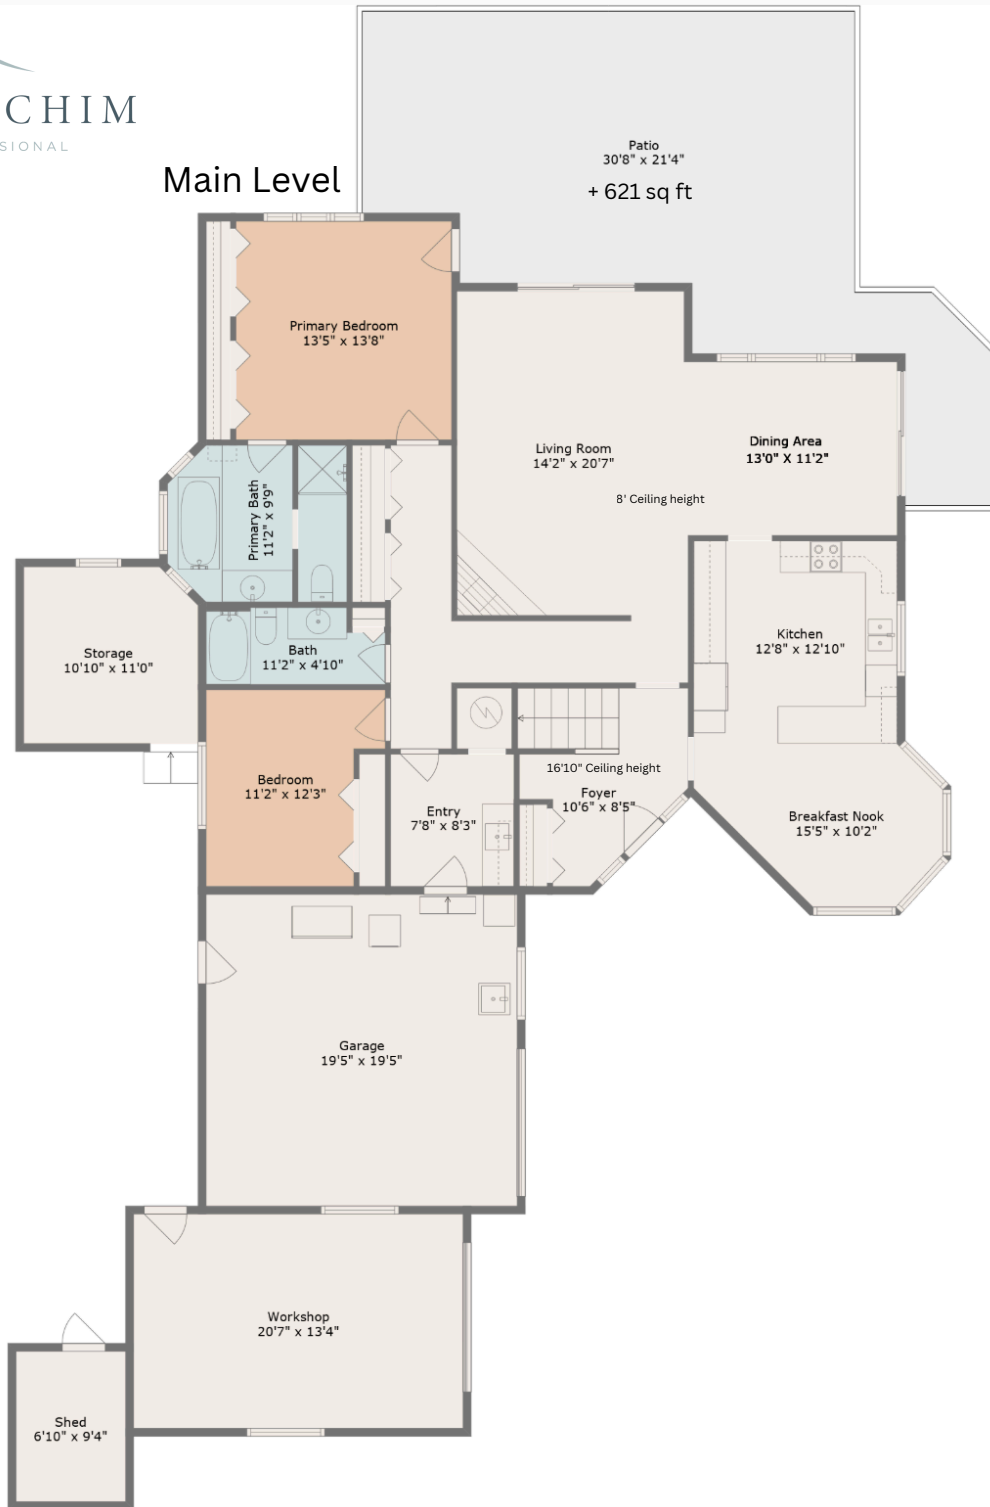

Main Level

661 Millstream Lake Rd

Measurements are highly reliable but not exact.
If critical, buyer to verify on site.

Floor	Area (sq. ft.)				
	Finished	Garage	Shed	Storage	Workshop
Main	1758	381	65	118	275
Upper	481				
Total	2239	381	65	118	275

Upper Level