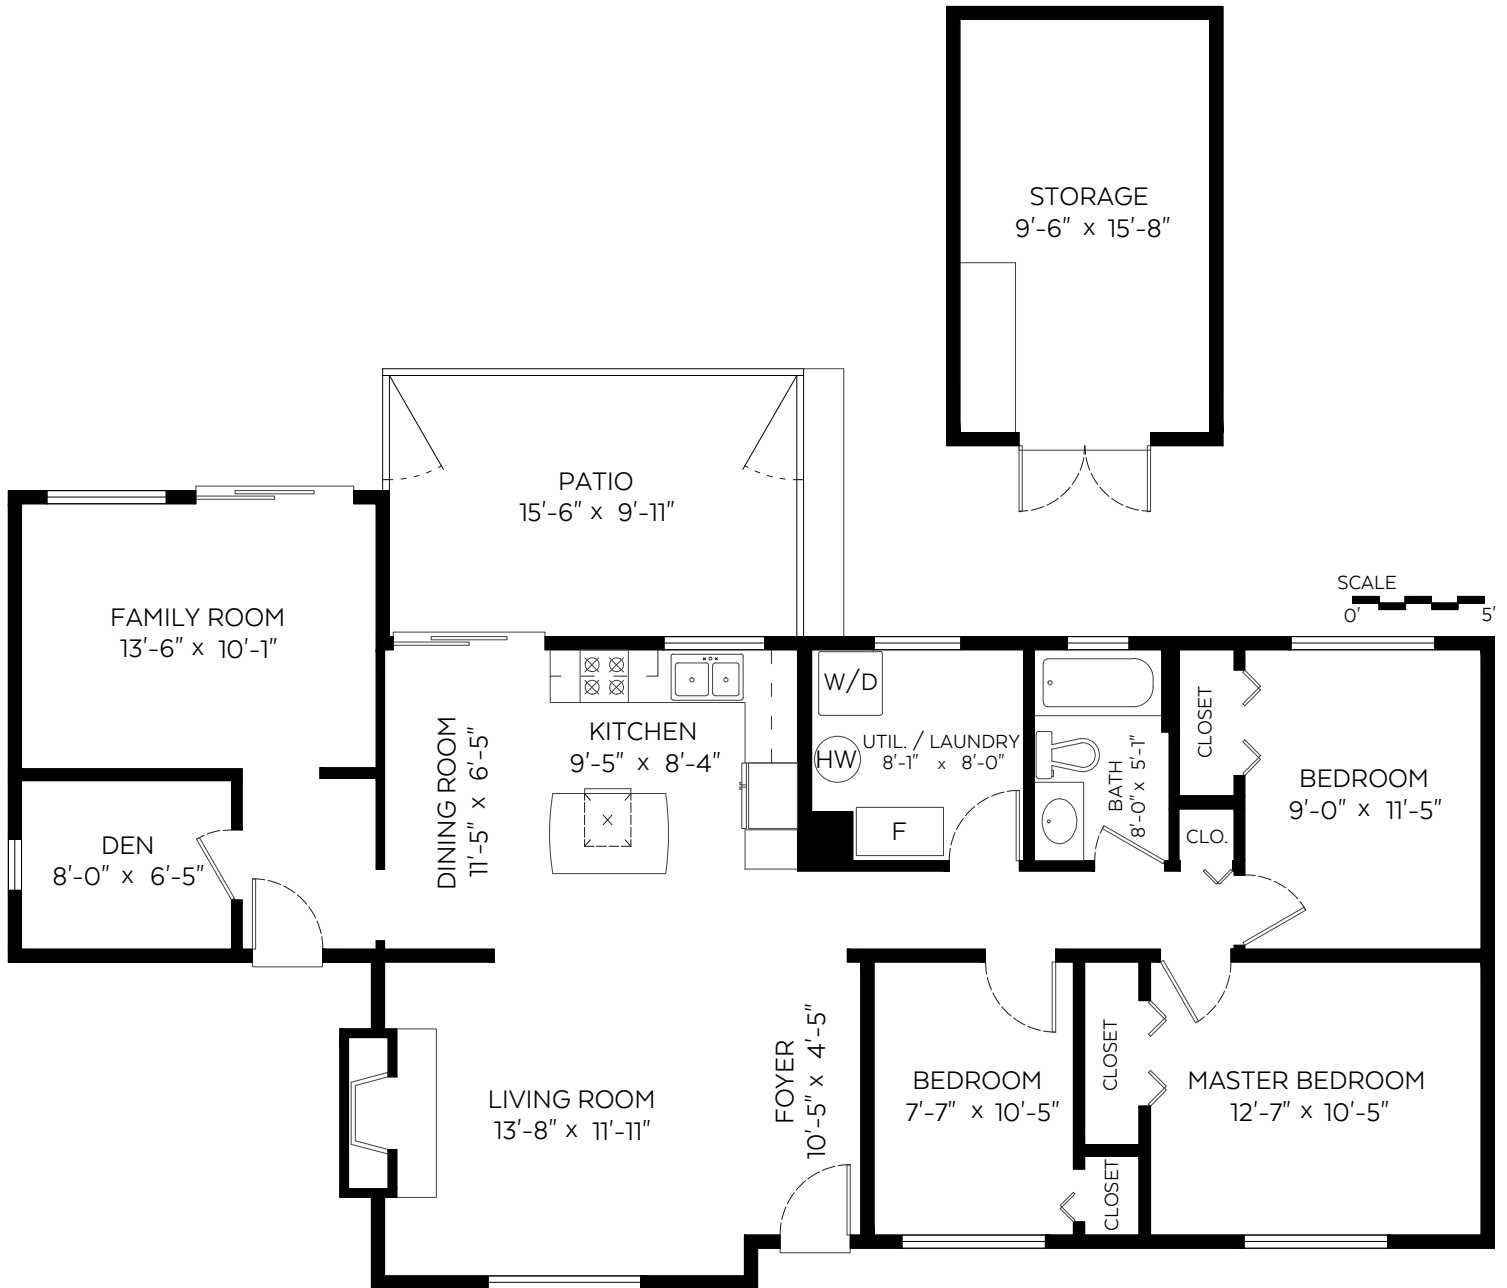

Main Floor: 1,266 sq.ft.

**Auxiliary Area**

Storage: 175 sq.ft.  
 Patio: 154 sq.ft.

Measured on: June 16, 2017