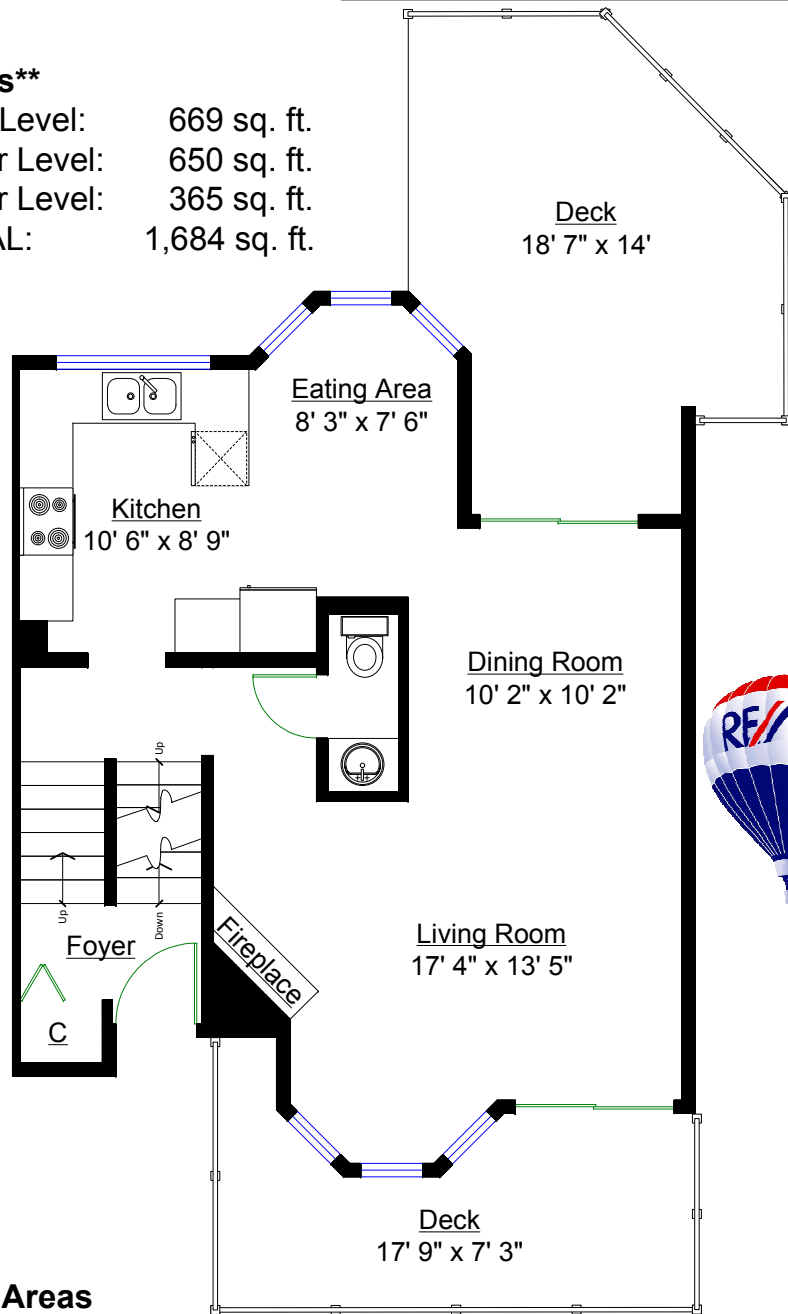

#302 – 1176 Falcon Drive, Coquitlam

Totals**

Main Level: 669 sq. ft.
 Upper Level: 650 sq. ft.
 Lower Level: 365 sq. ft.
 TOTAL: 1,684 sq. ft.

Other Areas

Deck: 122 sq. ft.
 Back Deck: 208 sq. ft.
 TOTAL: 330 sq. ft.