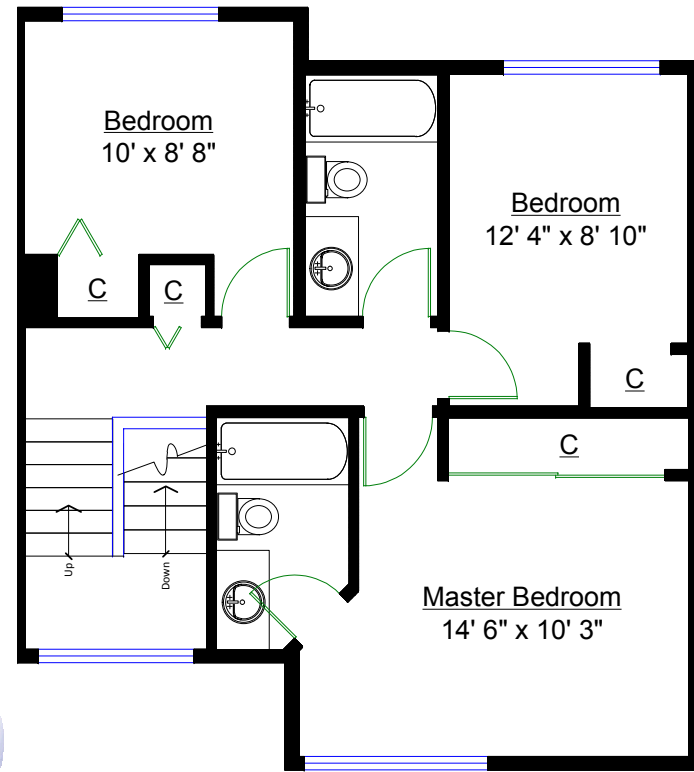

Darlene Lenfesty
604-619-8119

UPPER LEVEL