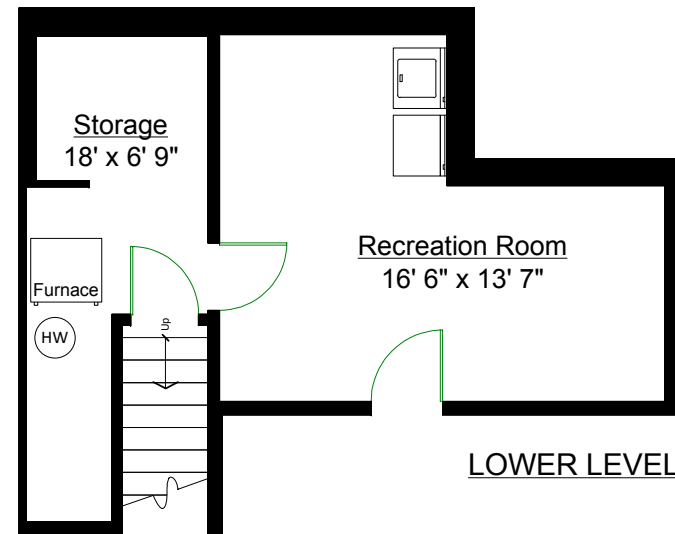

LOWER LEVEL