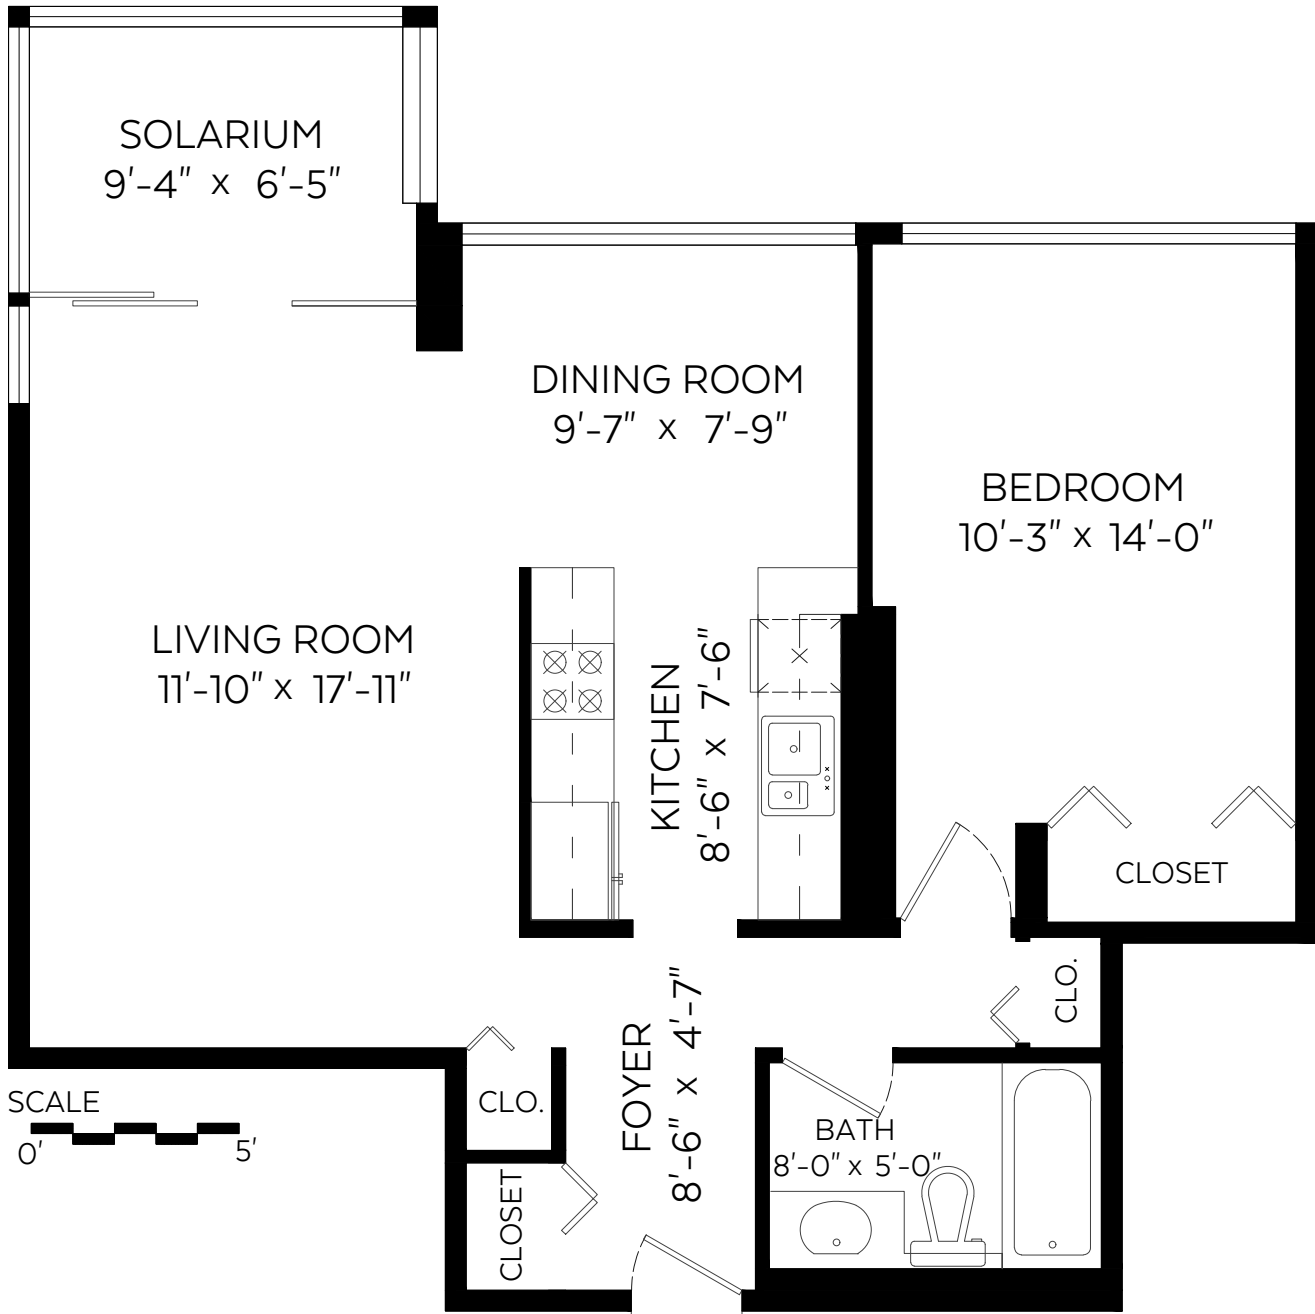

Main Floor: 707 sq.ft.

Auxiliary Area

Solarium: 70 sq.ft.

Measured on: May 5, 2017