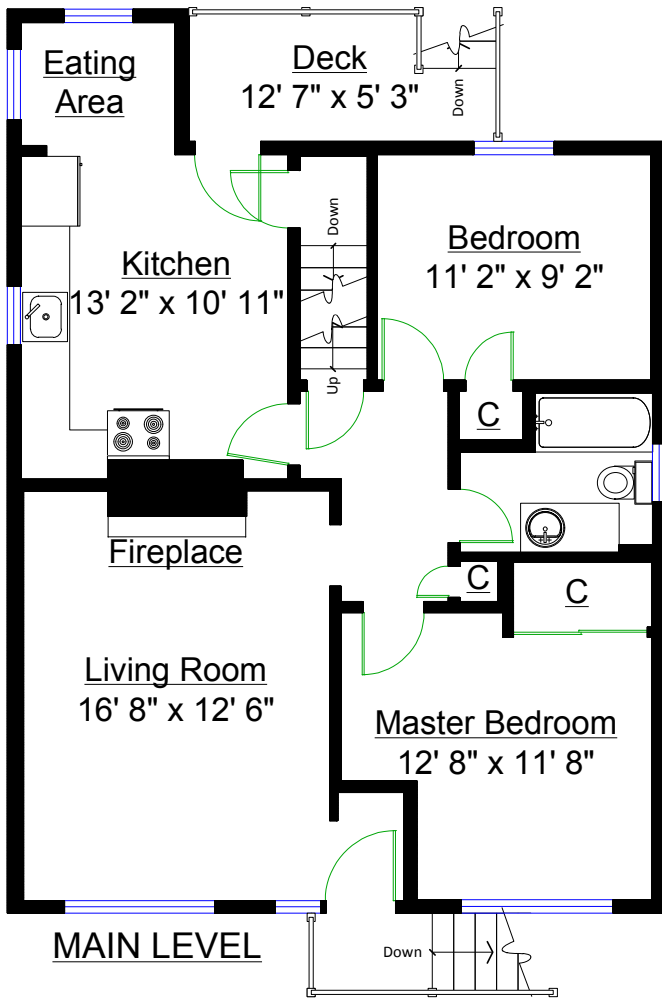

3421 Franklin Street, Vancouver

Totals**

Main Level:	880 sq. ft.
Upper Level:	509 sq. ft.
Lower Level:	615 sq. ft.
TOTAL:	2,004 sq. ft.
Unfinished Areas:	252 sq. ft.
GRAND TOTAL:	2,256 sq. ft.

Other Areas

Deck:	66 sq. ft.
Porch:	32 sq. ft.
TOTAL:	98 sq. ft.