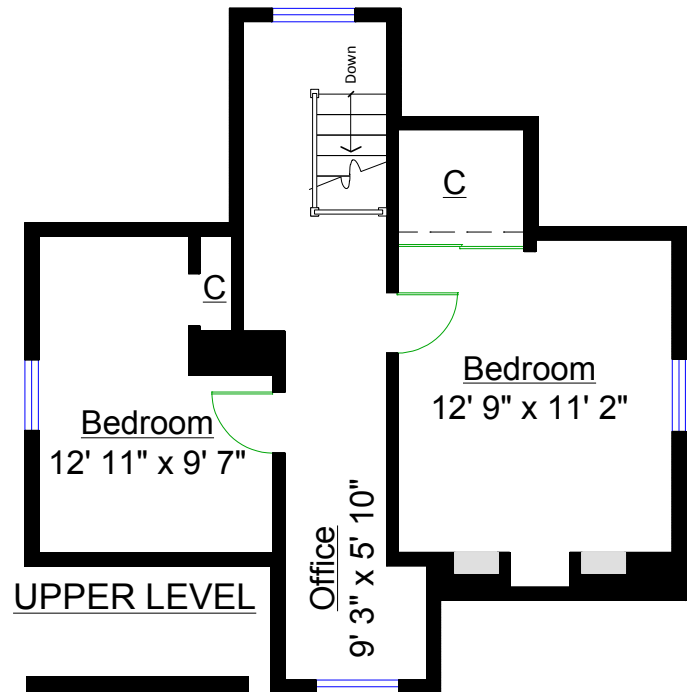

3421 Franklin Street, Vancouver

Totals**

Main Level:	880 sq. ft.
Upper Level:	509 sq. ft.
Lower Level:	615 sq. ft.
TOTAL:	2,004 sq. ft.
Unfinished Areas:	252 sq. ft.
GRAND TOTAL:	2,256 sq. ft.

Other Areas

Deck:	66 sq. ft.
Porch:	32 sq. ft.
TOTAL:	98 sq. ft.