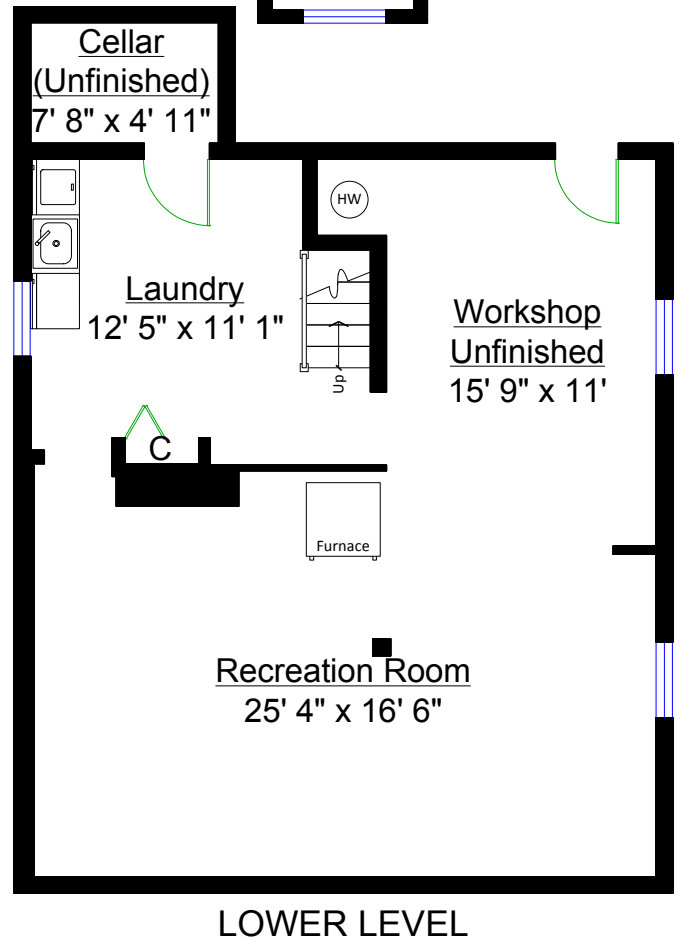

3421 Franklin Street, Vancouver

Totals**

Main Level:	880 sq. ft.
Upper Level:	509 sq. ft.
Lower Level:	615 sq. ft.
TOTAL:	2,004 sq. ft.
Unfinished Areas:	252 sq. ft.
GRAND TOTAL:	2,256 sq. ft.

Other Areas

Deck:	66 sq. ft.
Porch:	32 sq. ft.
TOTAL:	98 sq. ft.