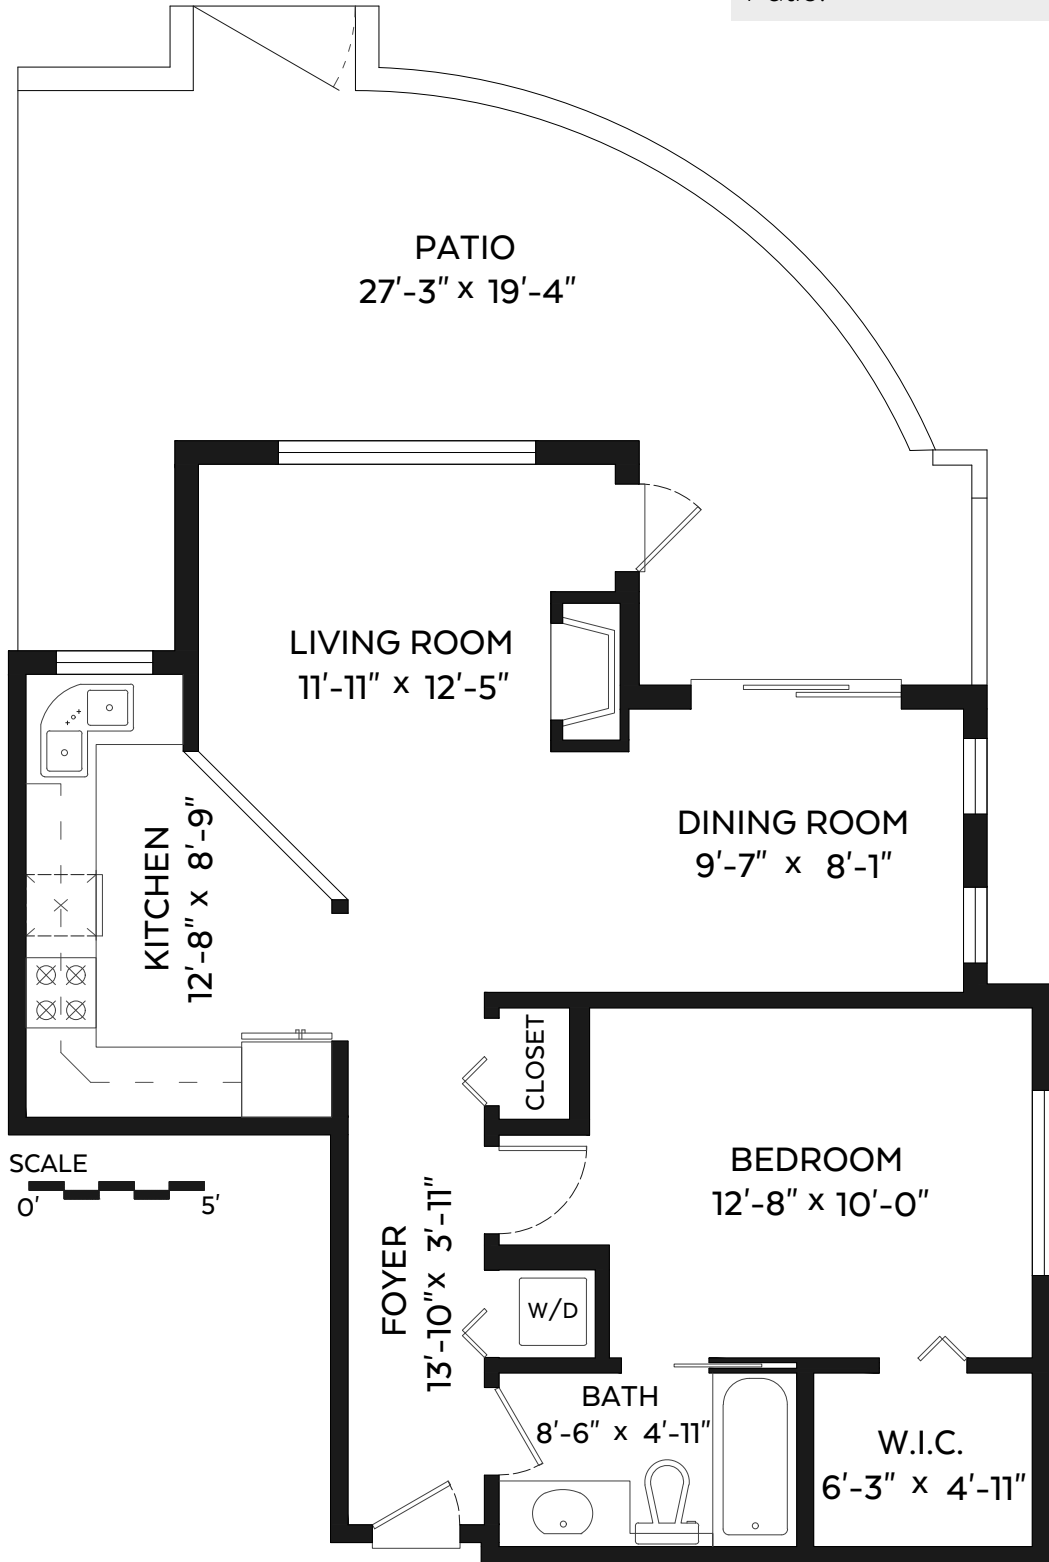

Main Floor: 714 sq.ft.

**Auxiliary Area**

Patio: 334 sq.ft.

Measured on: Feb. 8, 2017