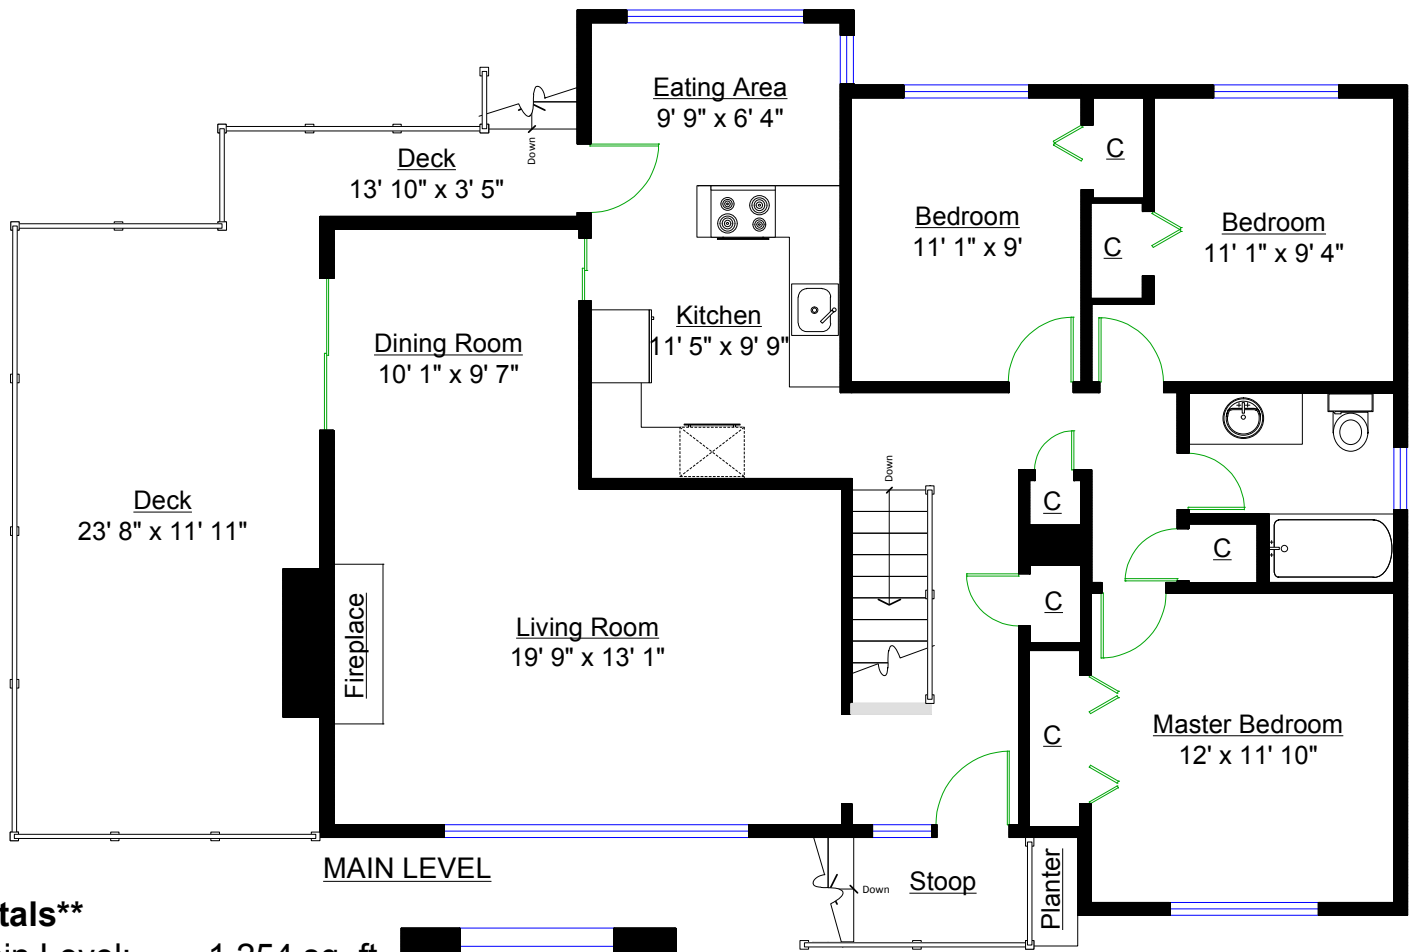

1725 Hammond Avenue, Coquitlam

Totals**

Main Level: 1,254 sq. ft.
 TOTAL(FIN.): 1,254 sq. ft.
 Lower Level: 1,254 sq. ft.
 GRAND TOTAL: 2,508 sq. ft.

Other Areas
 Deck: 330 sq. ft.