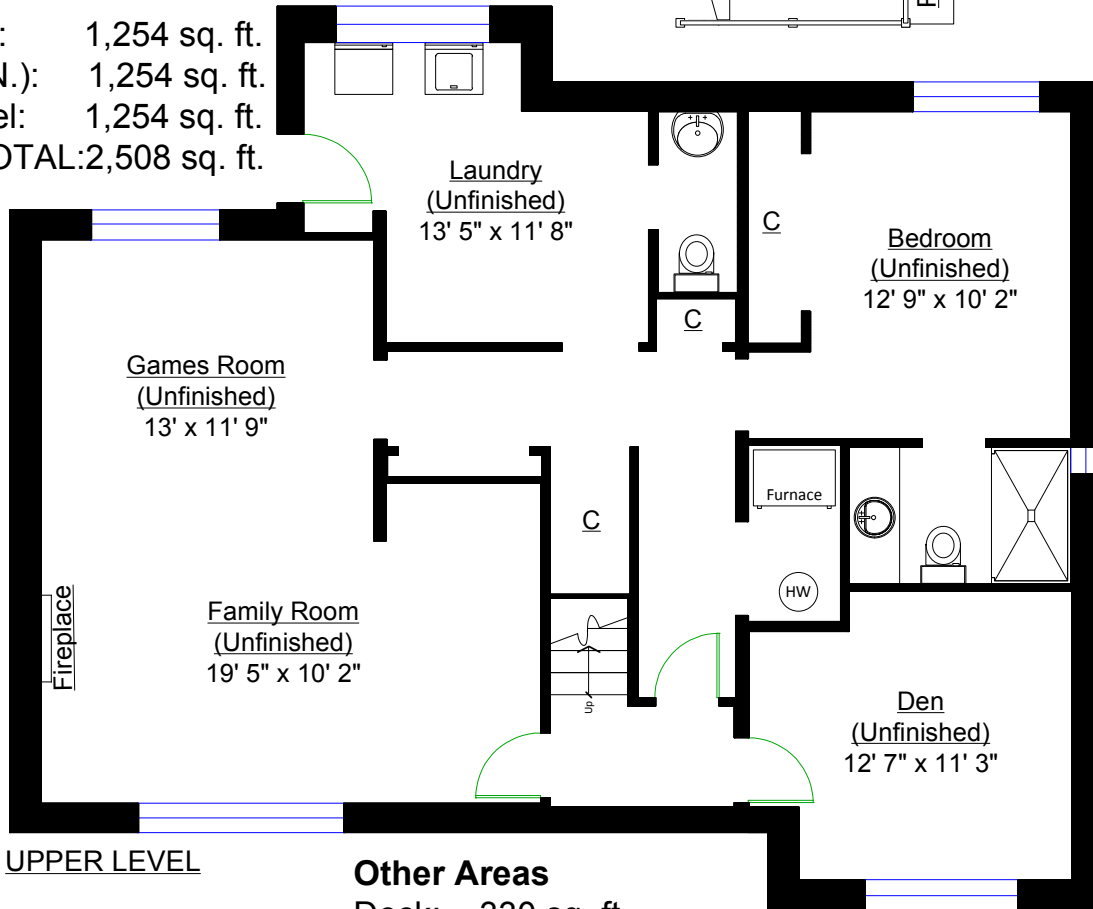

1725 Hammond Avenue, Coquitlam

Totals**

Main Level: 1,254 sq. ft.
 TOTAL(FIN.): 1,254 sq. ft.
 Lower Level: 1,254 sq. ft.
 GRAND TOTAL: 2,508 sq. ft.

Other Areas
 Deck: 330 sq. ft.