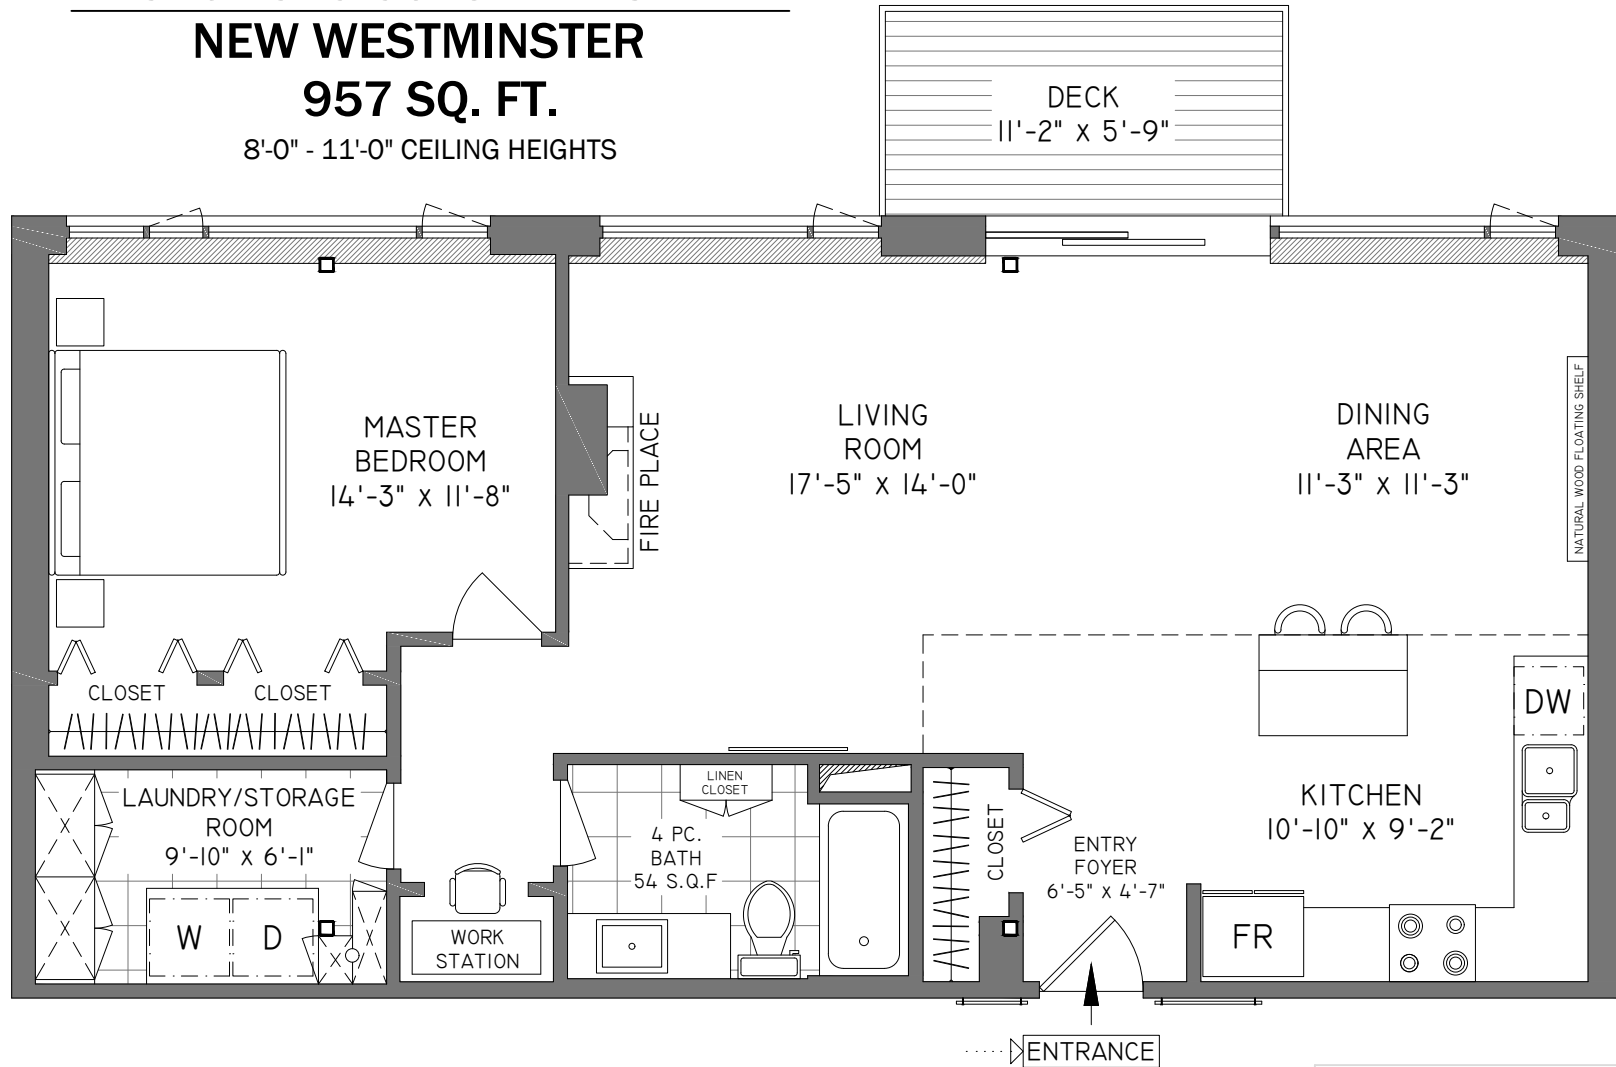

**PH510 - 549 COLUMBIA STREET  
 NEW WESTMINSTER  
 957 SQ. FT.**

8'-0" - 11'-0" CEILING HEIGHTS

FLOOR	AREA (SQ. FT.)	
	FINISHED	DECK
<b>FIFTH</b>	<b>957</b>	<b>64</b>