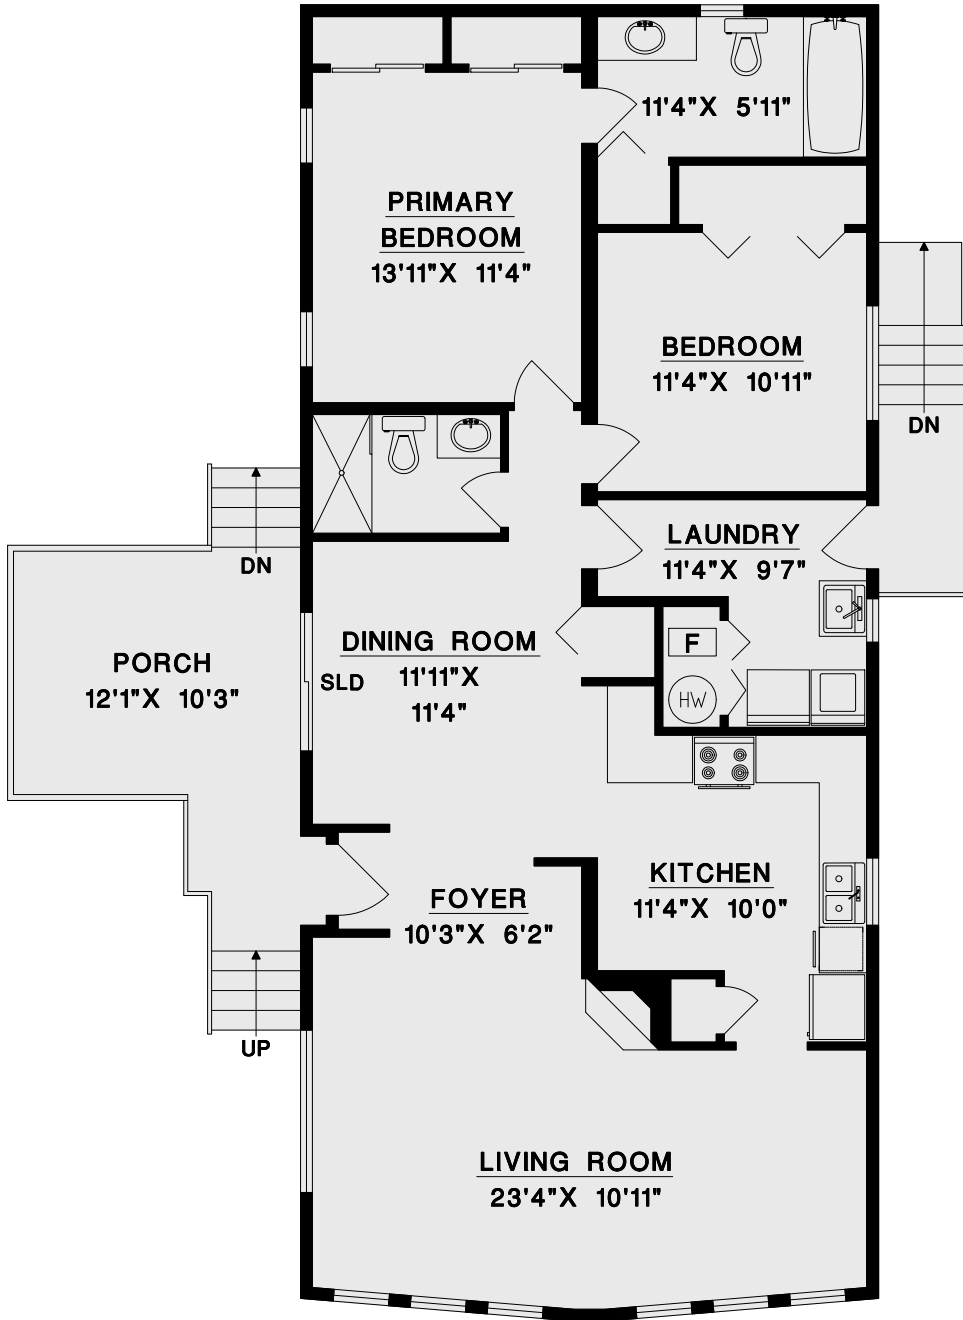

RE/MAX

TREELAND REALTY

RAY BERNIER

CELL: 604-230-7262

#197 - 27111 0 AVENUE,
LANGLEY, B.C.

MAIN FLOOR 1333 SQ. FT.
FINISHED AREA 1333 SQ. FT.

SHED 148 SQ. FT.
PORCH 166 SQ. FT.

DRAWN BY: CN
DATE: JUNE 2023
REVISED: