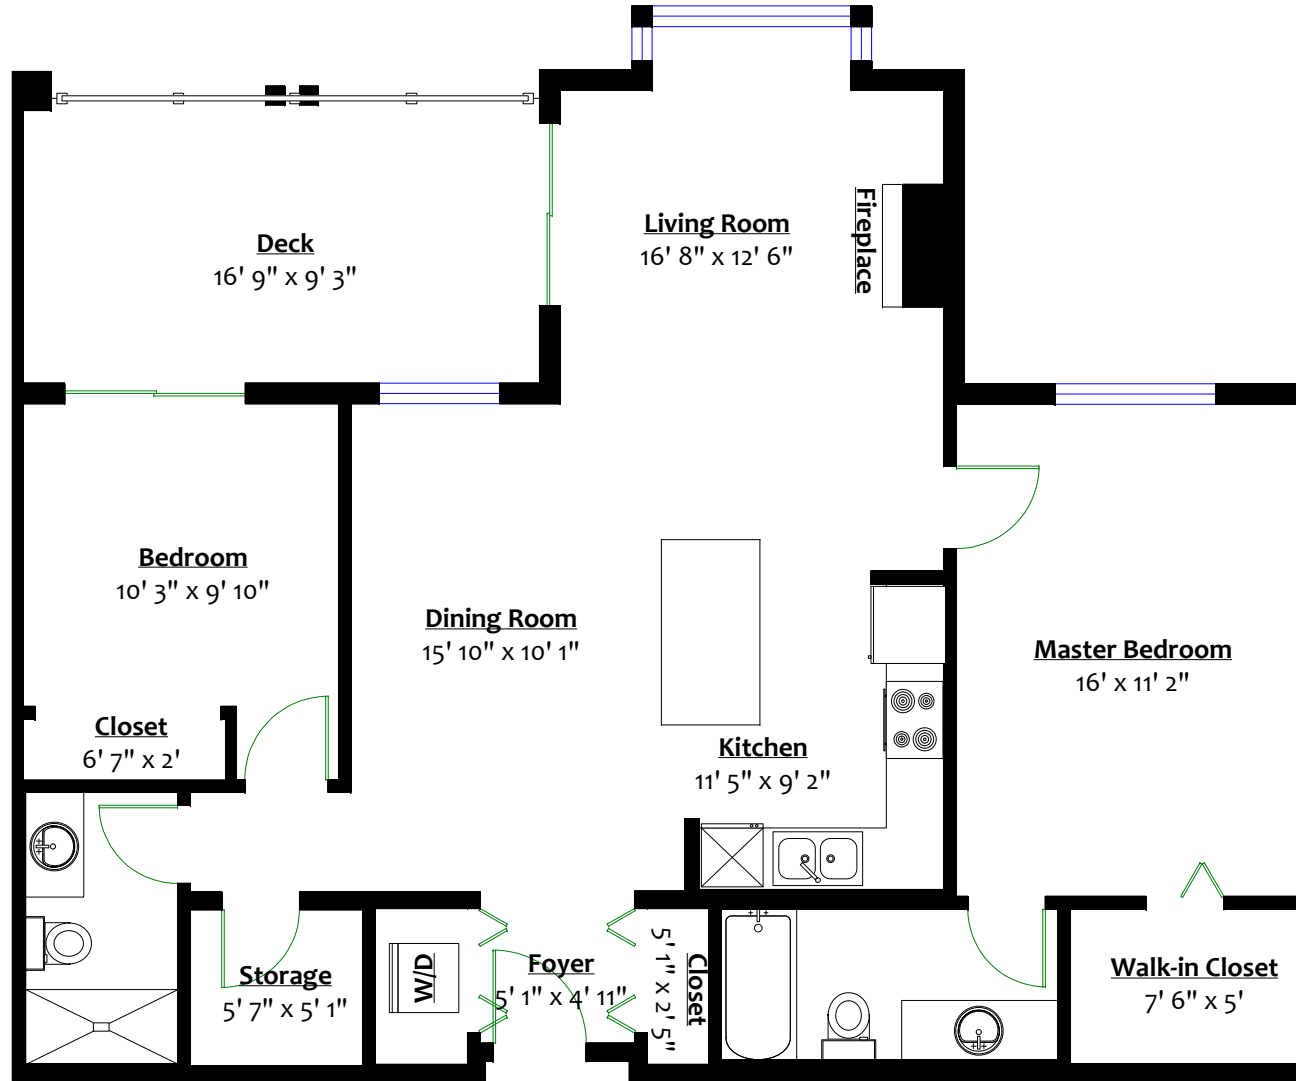

# #417 – 285 Newport Drive, Port Moody, B.C.

**Totals\*\***

Main Level: 1,111 sq. ft.

Deck: 155 sq. ft.

**MAIN LEVEL**

Floor Area: 1,111 Sq. Ft.

\*\* Approx. based on interior measurements to exterior walls  
\*\* Total square footage not taken from original blueprints