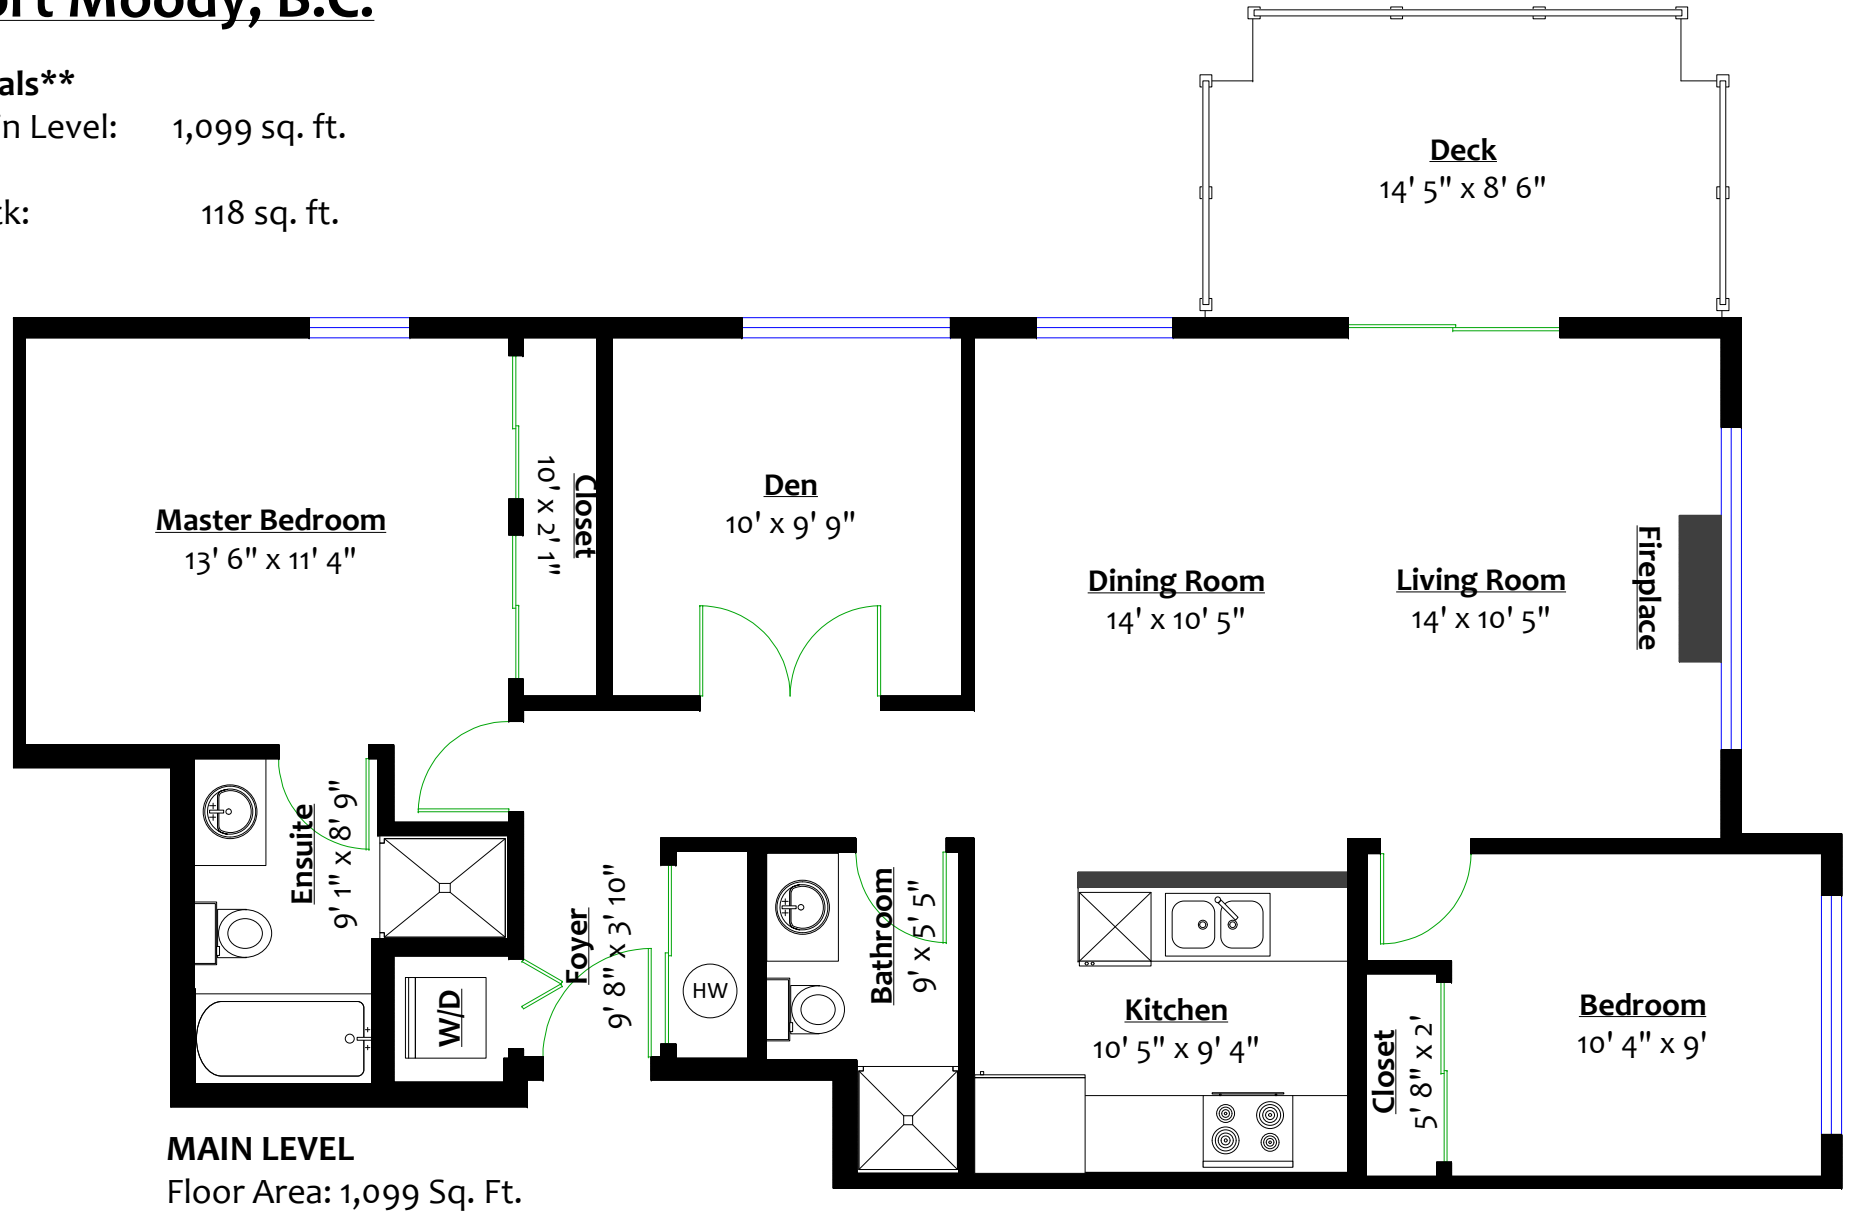

#316 – 100 Capilano Road, Port Moody, B.C.

Totals**

Main Level: 1,099 sq. ft.

Deck: 118 sq. ft.

Booked on
the Pixelink App™

** Approx. based on interior measurements to exterior walls
** Total square footage not taken from original blueprints