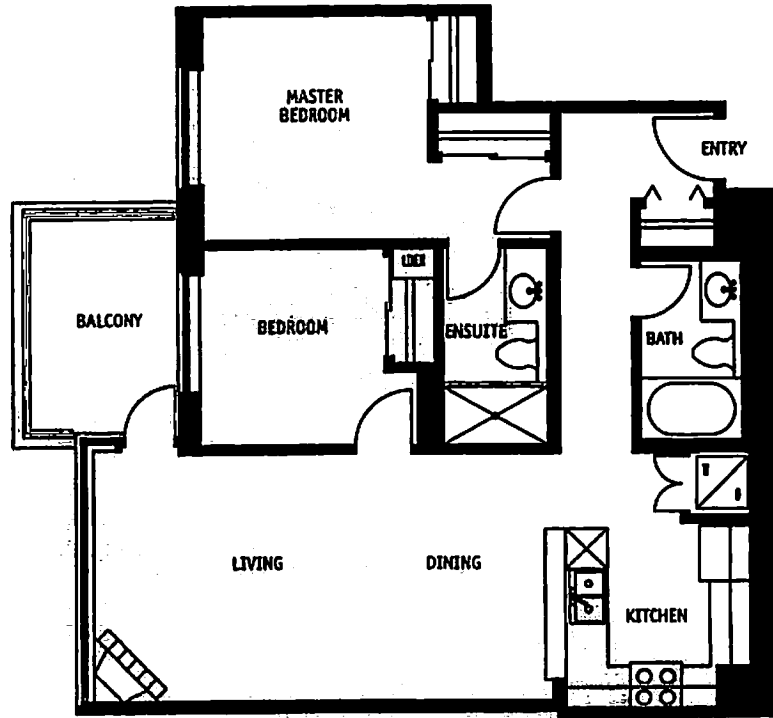

T H E

BENTLEY
 AT NEWPORT VILLAGE

PLAN B

Two Bedroom
 968 sq. ft.

Actual dimensions and floorplans may vary.
 In the interest of continuing product improvement
 the builder reserves the right to change features
 and specifications without notice.