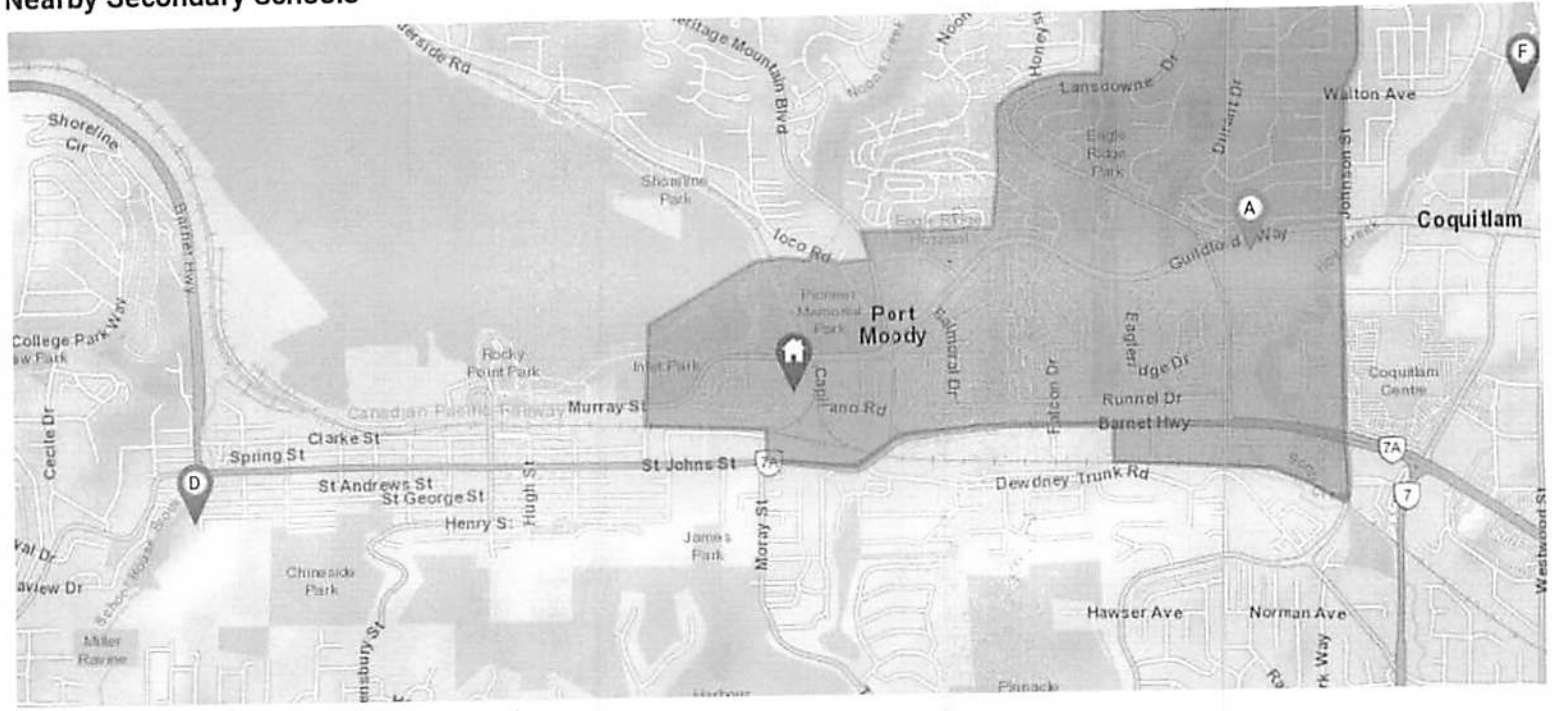

Nearby Secondary Schools

Legend: 📍 Subject Property   📍 Catchment School   📍 Other Schools

Secondary School Catchment: **Gleneagle Secondary School** -

School's Name	Grades Covered	2017-2018 Rating	5-year Average Rating	2017-2018 Rank	5-year Average Rank	City	Special Notes/Programs	Walking Time	Distance	Driving Time	Transit Time
A Gleneagle	9 - 12	4.8	6.8	198/251	70/246	Coquitlam	AP Program	31 mins	2.4 km	7 mins	18 mins
B Dr. Charles Best	9 - 12	8.5	7.6	18/251	34/246	Coquitlam	French Immersion; AP Program	51 mins	3.5 km	10 mins	36 mins
C Heritage Woods	9 - 12	7.3	7.5	47/251	38/246	Port Moody		49 mins	3.3 km	7 mins	23 mins
D Port Moody	9 - 12	5	6.1	189/251	121/246	Port Moody	IB Program (DP)	38 mins	3.0 km	8 mins	24 mins
E Centennial	9 - 12	5.6	5.2	158/251	181/246	Coquitlam	AP Program	1 hour 9 mins	4.9 km	11 mins	41 mins
F Pinetree	9 - 12	5.3	6.8	171/251	70/246	Coquitlam	AP Program	51 mins	3.9 km	9 mins	27 mins