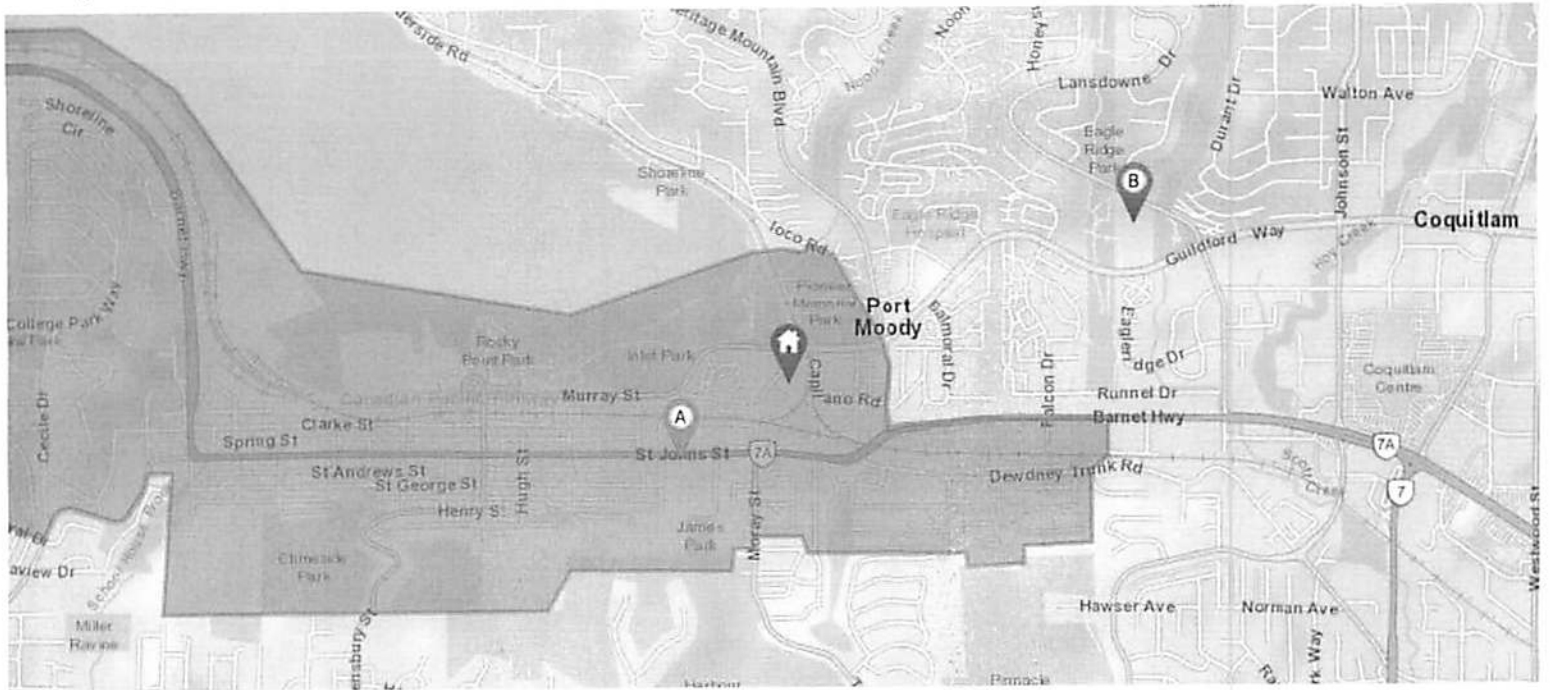

Nearby Middle Schools

Legend: Subject Property Catchment School Other Schools

Middle School Catchment: Moody Middle School -

School's Name	Grades Covered	2017-2018 Rating	5-year Average Rating	2017-2018 Rank	5-year Average Rank	City	Special Notes/Programs	Walking Time	Distance	Driving Time	Transit Time
A Moody Middle	6 - 8	n/a	n/a	n/a	n/a	Port Moody	StrongStart	11 mins	0.9 km	7 mins	11 mins
B Scott Creek Middle	6 - 8	n/a	n/a	n/a	n/a	Coquitlam		27 mins	2.0 km	7 mins	20 mins
C Hillcrest Middle	6 - 8	n/a	n/a	n/a	n/a	Coquitlam		46 mins	3.1 km	9 mins	38 mins
D Eagle Mountain Middle	6 - 8	n/a	n/a	n/a	n/a	Anmore		48 mins	3.2 km	7 mins	22 mins
E Summit Middle	6 - 8	n/a	n/a	n/a	n/a	Coquitlam		59 mins	3.9 km	9 mins	34 mins
F Banting Middle	6 - 8	n/a	n/a	n/a	n/a	Coquitlam	Middle French Immersion	1 hour 7 mins	4.9 km	11 mins	35 mins