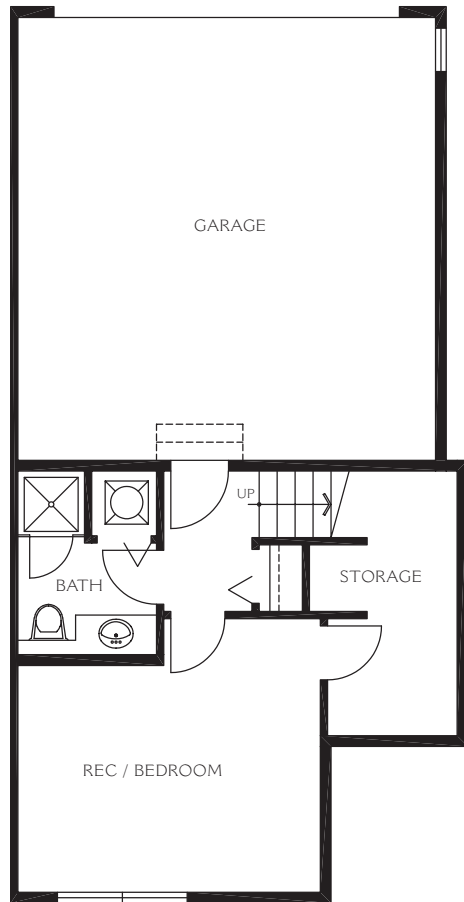

# BIRCH

SERIES

PLAN BI | 4 BEDROOM | APPROX. 1,877 SQ. FT.

LOWER LEVEL

MAIN LEVEL

UPPER LEVEL