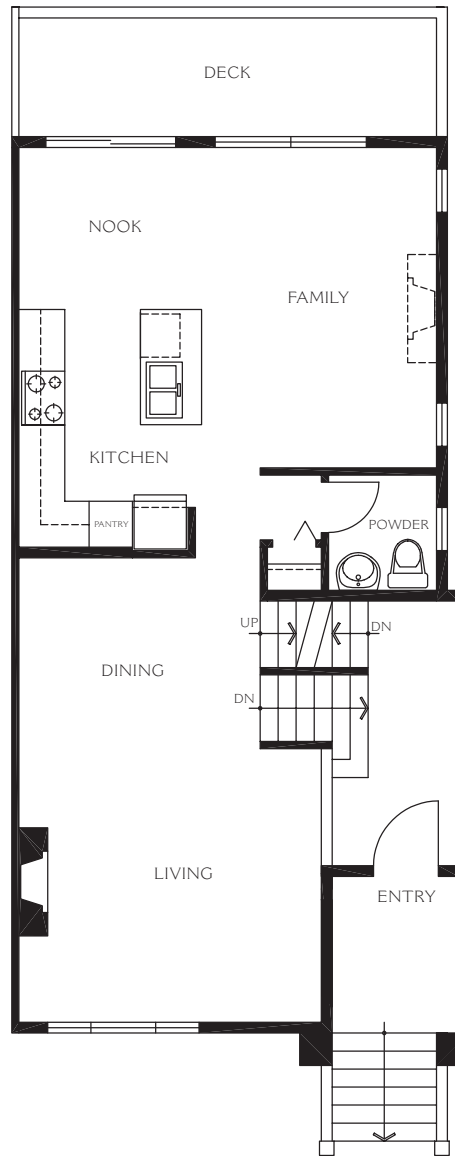

# BIRCH

SERIES

PLAN BI | 4 BEDROOM | APPROX. 1,877 SQ. FT.

LOWER LEVEL

MAIN LEVEL

UPPER LEVEL