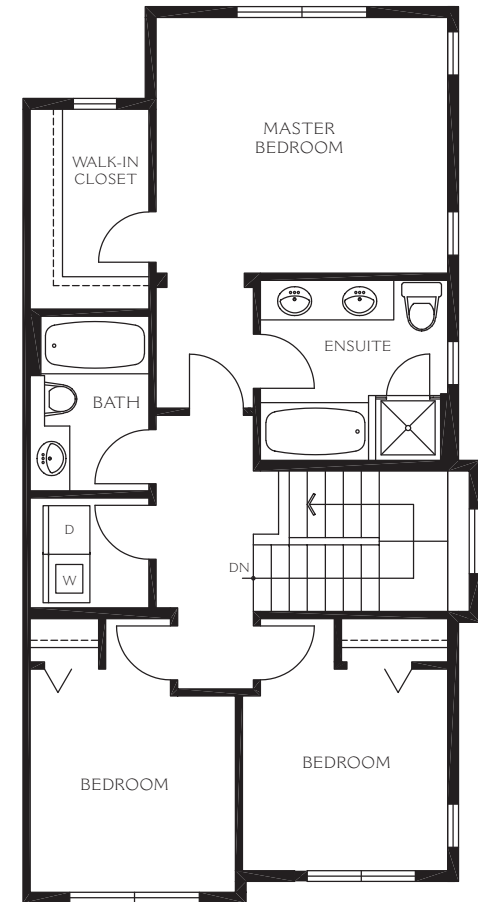

# BIRCH

SERIES

PLAN BI | 4 BEDROOM | APPROX. 1,877 SQ. FT.

LOWER LEVEL

MAIN LEVEL

UPPER LEVEL