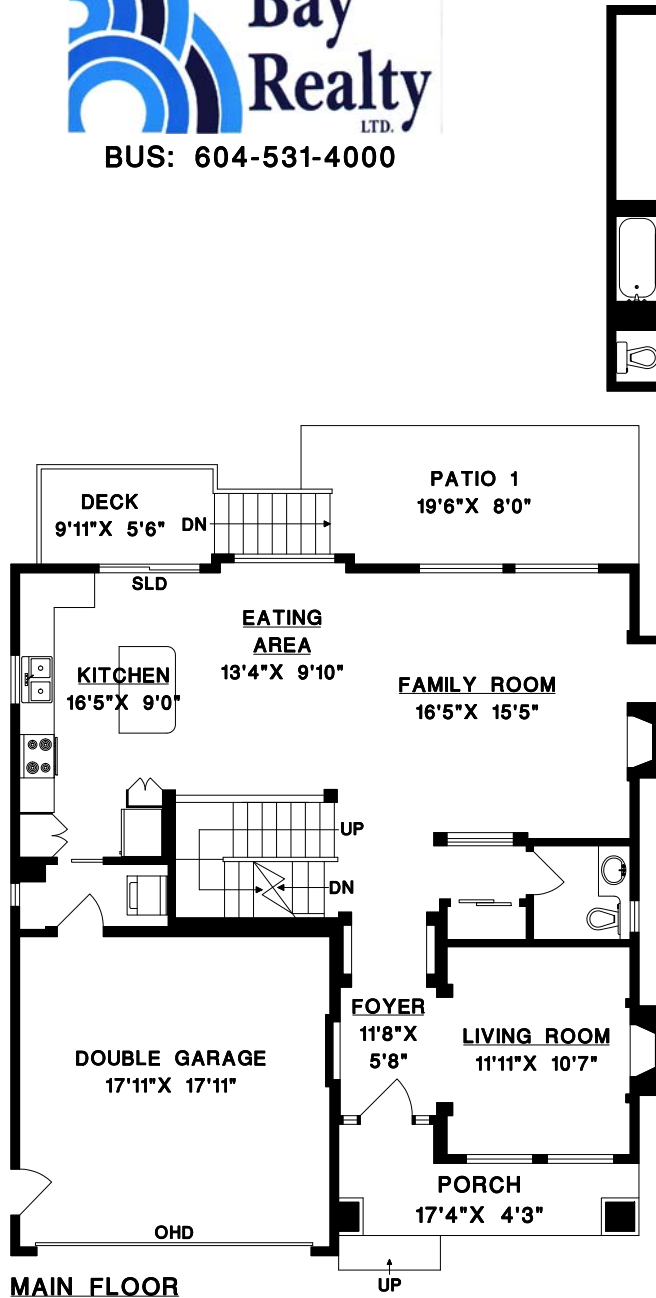

# KATHLEEN THOMAS

BUS: 604-531-4000

3551 ROSEMARY HEIGHTS CRESCENT,  
SURREY, B.C.

UPPER FLOOR	995	SQ. FT.
MAIN FLOOR	1011	SQ. FT.
LOWER FLOOR	867	SQ. FT.
<b>FINISHED AREA</b>	<b>2873</b>	<b>SQ. FT.</b>
UNFINISHED	136	SQ. FT.
<b>TOTAL AREA</b>	<b>3009</b>	<b>SQ. FT.</b>

GARAGE	343	SQ. FT.
DECK	54	SQ. FT.
PATIO 1	154	SQ. FT.
PATIO 2	48	SQ. FT.
PORCH	85	SQ. FT.