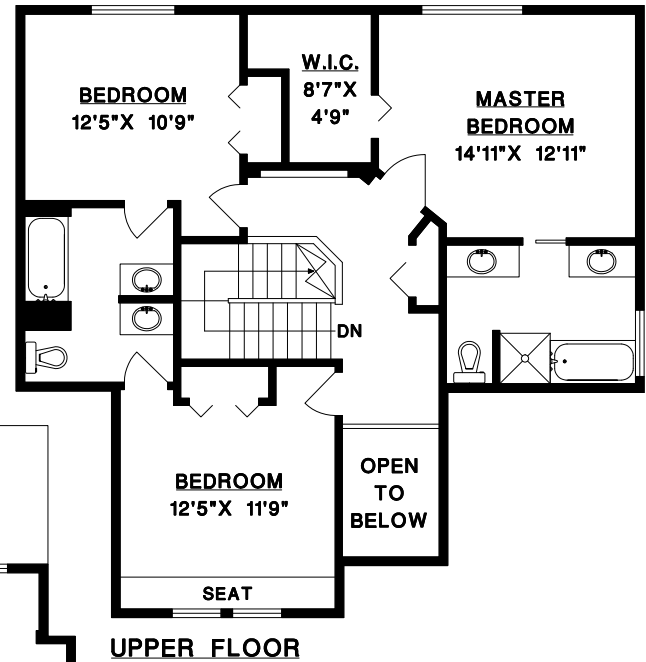

# KATHLEEN THOMAS

BUS: 604-531-4000

3551 ROSEMARY HEIGHTS CRESCENT,  
SURREY, B.C.

UPPER FLOOR	995	SQ. FT.
MAIN FLOOR	1011	SQ. FT.
LOWER FLOOR	867	SQ. FT.
<b>FINISHED AREA</b>	<b>2873</b>	<b>SQ. FT.</b>
UNFINISHED	136	SQ. FT.
<b>TOTAL AREA</b>	<b>3009</b>	<b>SQ. FT.</b>

GARAGE	343	SQ. FT.
DECK	54	SQ. FT.
PATIO 1	154	SQ. FT.
PATIO 2	48	SQ. FT.
PORCH	85	SQ. FT.