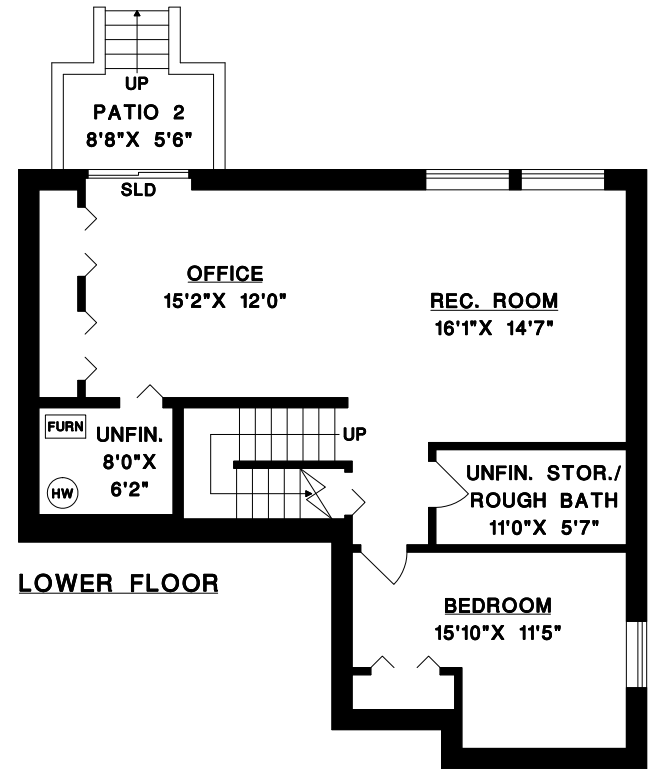

# KATHLEEN THOMAS

BUS: 604-531-4000

3551 ROSEMARY HEIGHTS CRESCENT,  
SURREY, B.C.

UPPER FLOOR	995	SQ. FT.
MAIN FLOOR	1011	SQ. FT.
LOWER FLOOR	867	SQ. FT.
<b>FINISHED AREA</b>	<b>2873</b>	<b>SQ. FT.</b>
UNFINISHED	136	SQ. FT.
<b>TOTAL AREA</b>	<b>3009</b>	<b>SQ. FT.</b>

GARAGE	343	SQ. FT.
DECK	54	SQ. FT.
PATIO 1	154	SQ. FT.
PATIO 2	48	SQ. FT.
PORCH	85	SQ. FT.