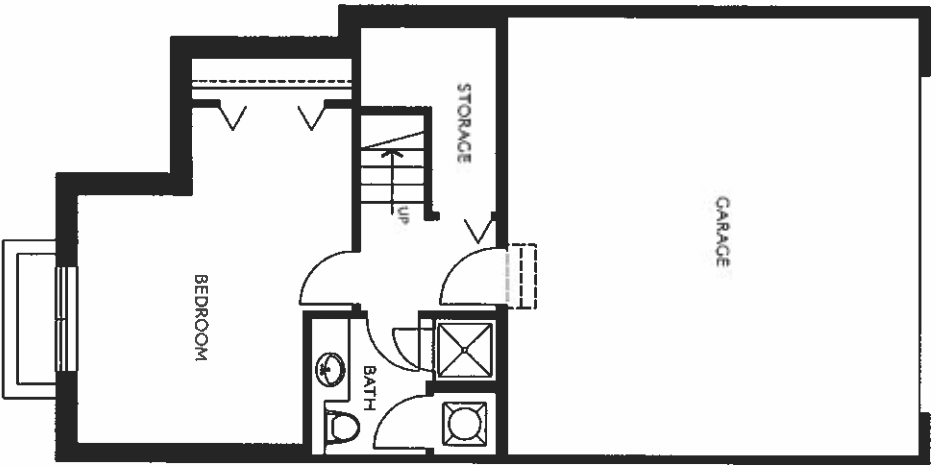

SERIES

PLAN A2 | 4 BEDROOM | APPROX. 1,921 SQ. FT.

LOWER LEVEL

MAIN LEVEL

UPPER LEVEL