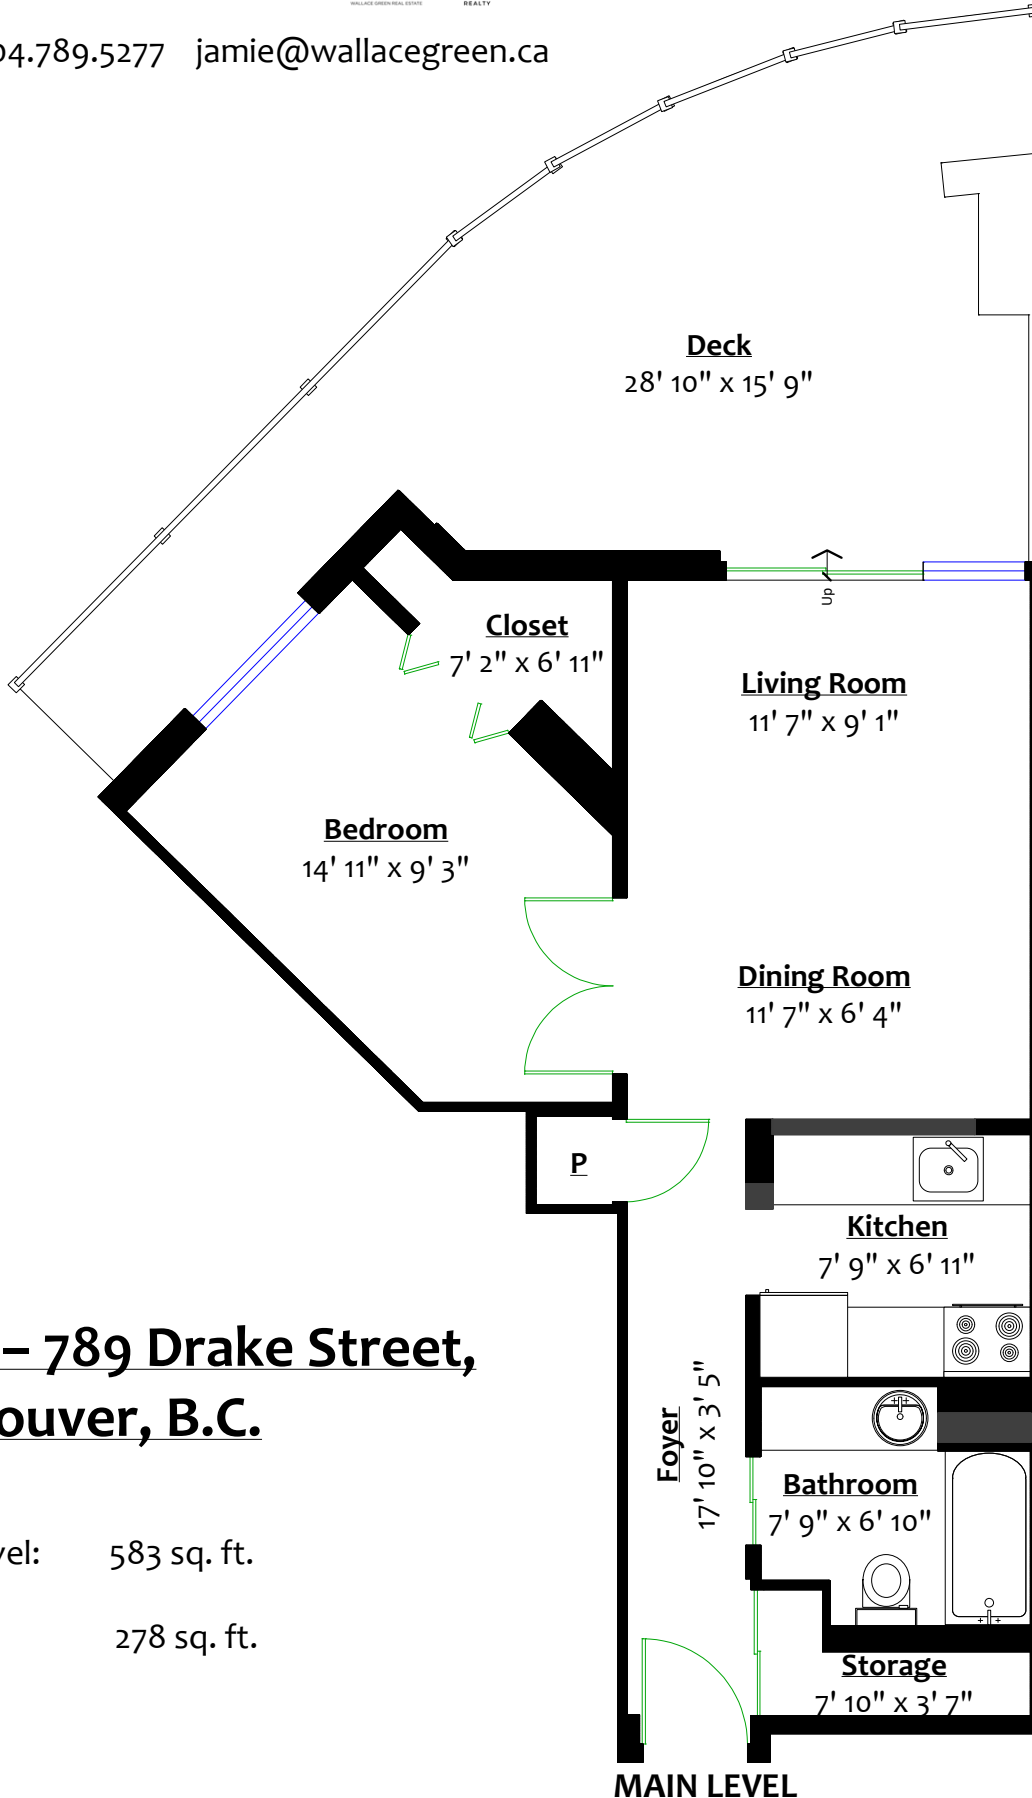

Jamie Wallace WGM LA

WALLACE GREEN REAL ESTATE REALTY

604.789.5277 jamie@wallacegreen.ca

**#205 – 789 Drake Street,
Vancouver, B.C.**

Totals**

Main Level: 583 sq. ft.

Deck: 278 sq. ft.

MAIN LEVEL

Floor Area: 583 Sq. Ft.

** Approx. based on interior measurements to exterior walls
** Total square footage not taken from original blueprints