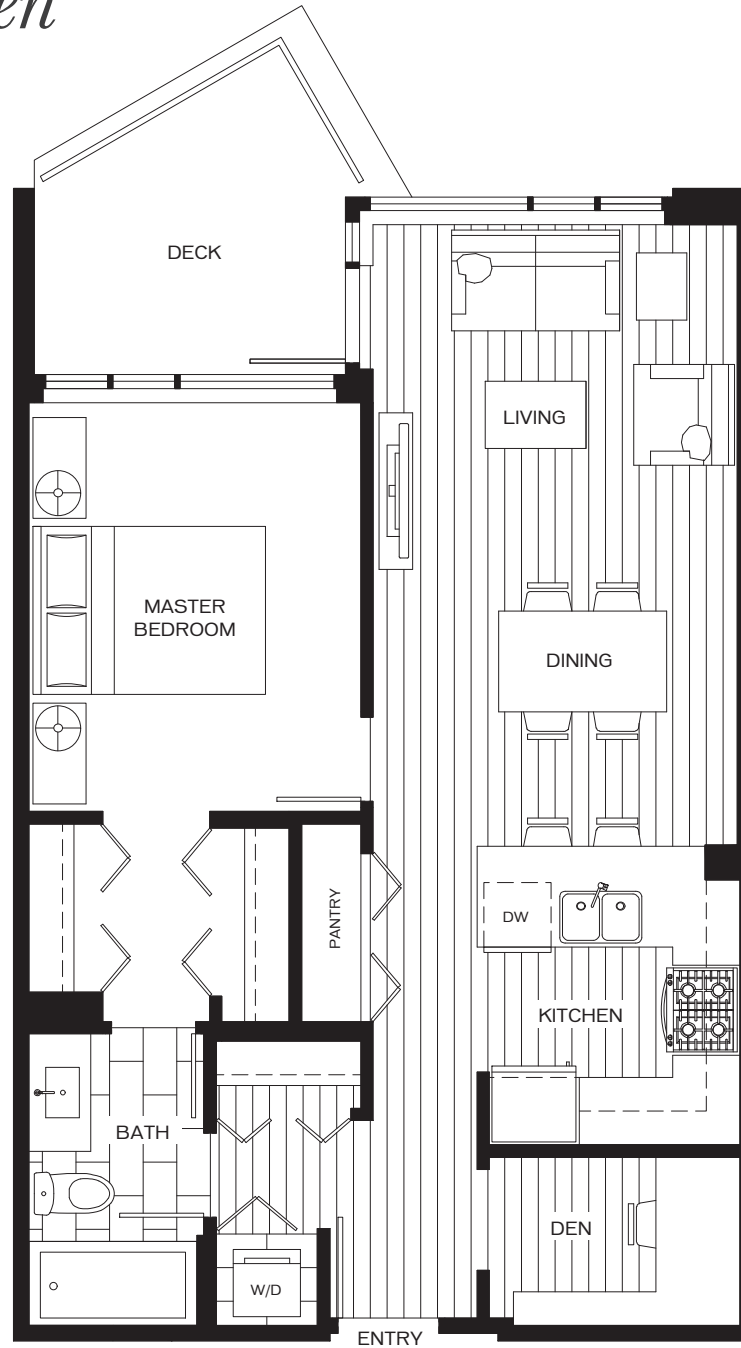

1 Bedroom & Den

Plan B1-alt · 690 - 700 sf

CAPSTONE
COMPLETE LIVING AT WEST 2ND & LONSDALE

LEVEL 3

LEVEL 2

LEVEL 1