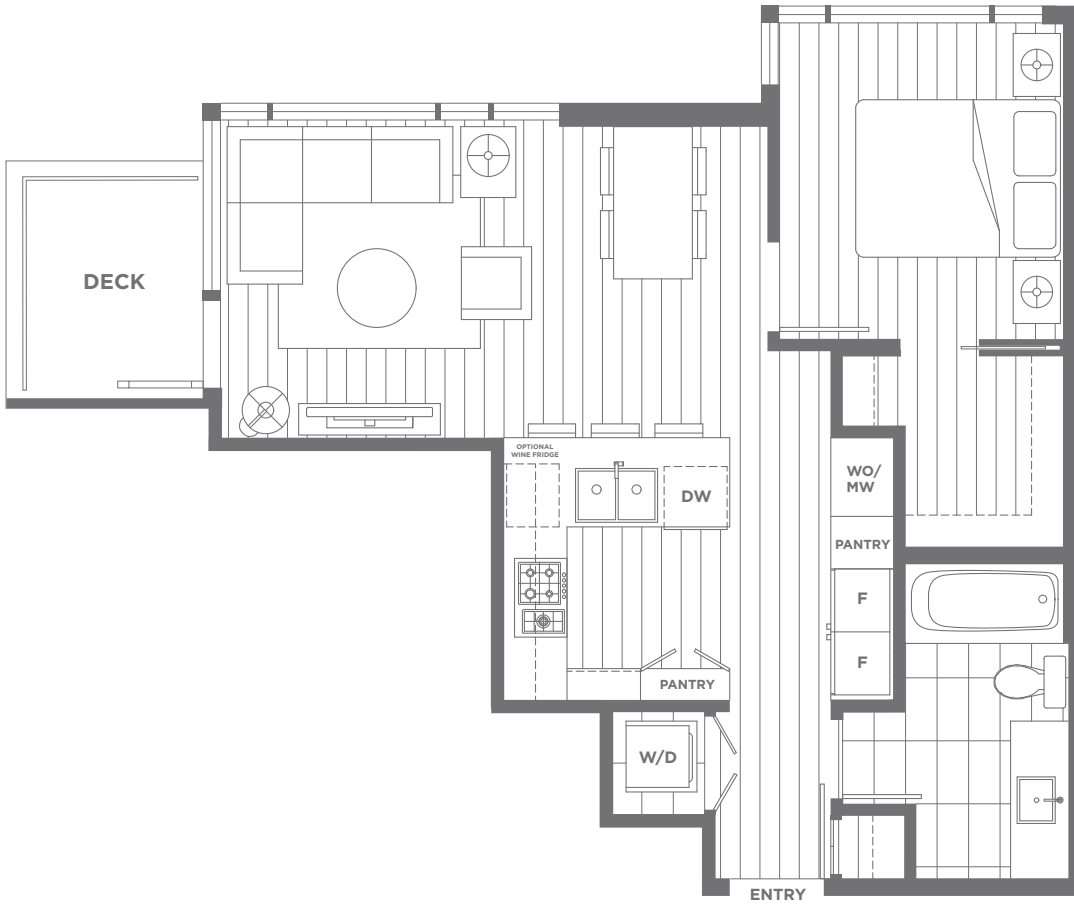

T: 604.472.9555
F: 604.472.9500
E: info@liveatMThree.com

liveatMThree.com

LEVELS 5-41

PLAN A
ONE BEDROOM

LIVING 576 SF
OUTDOOR 47 SF
TOTAL 623 SF