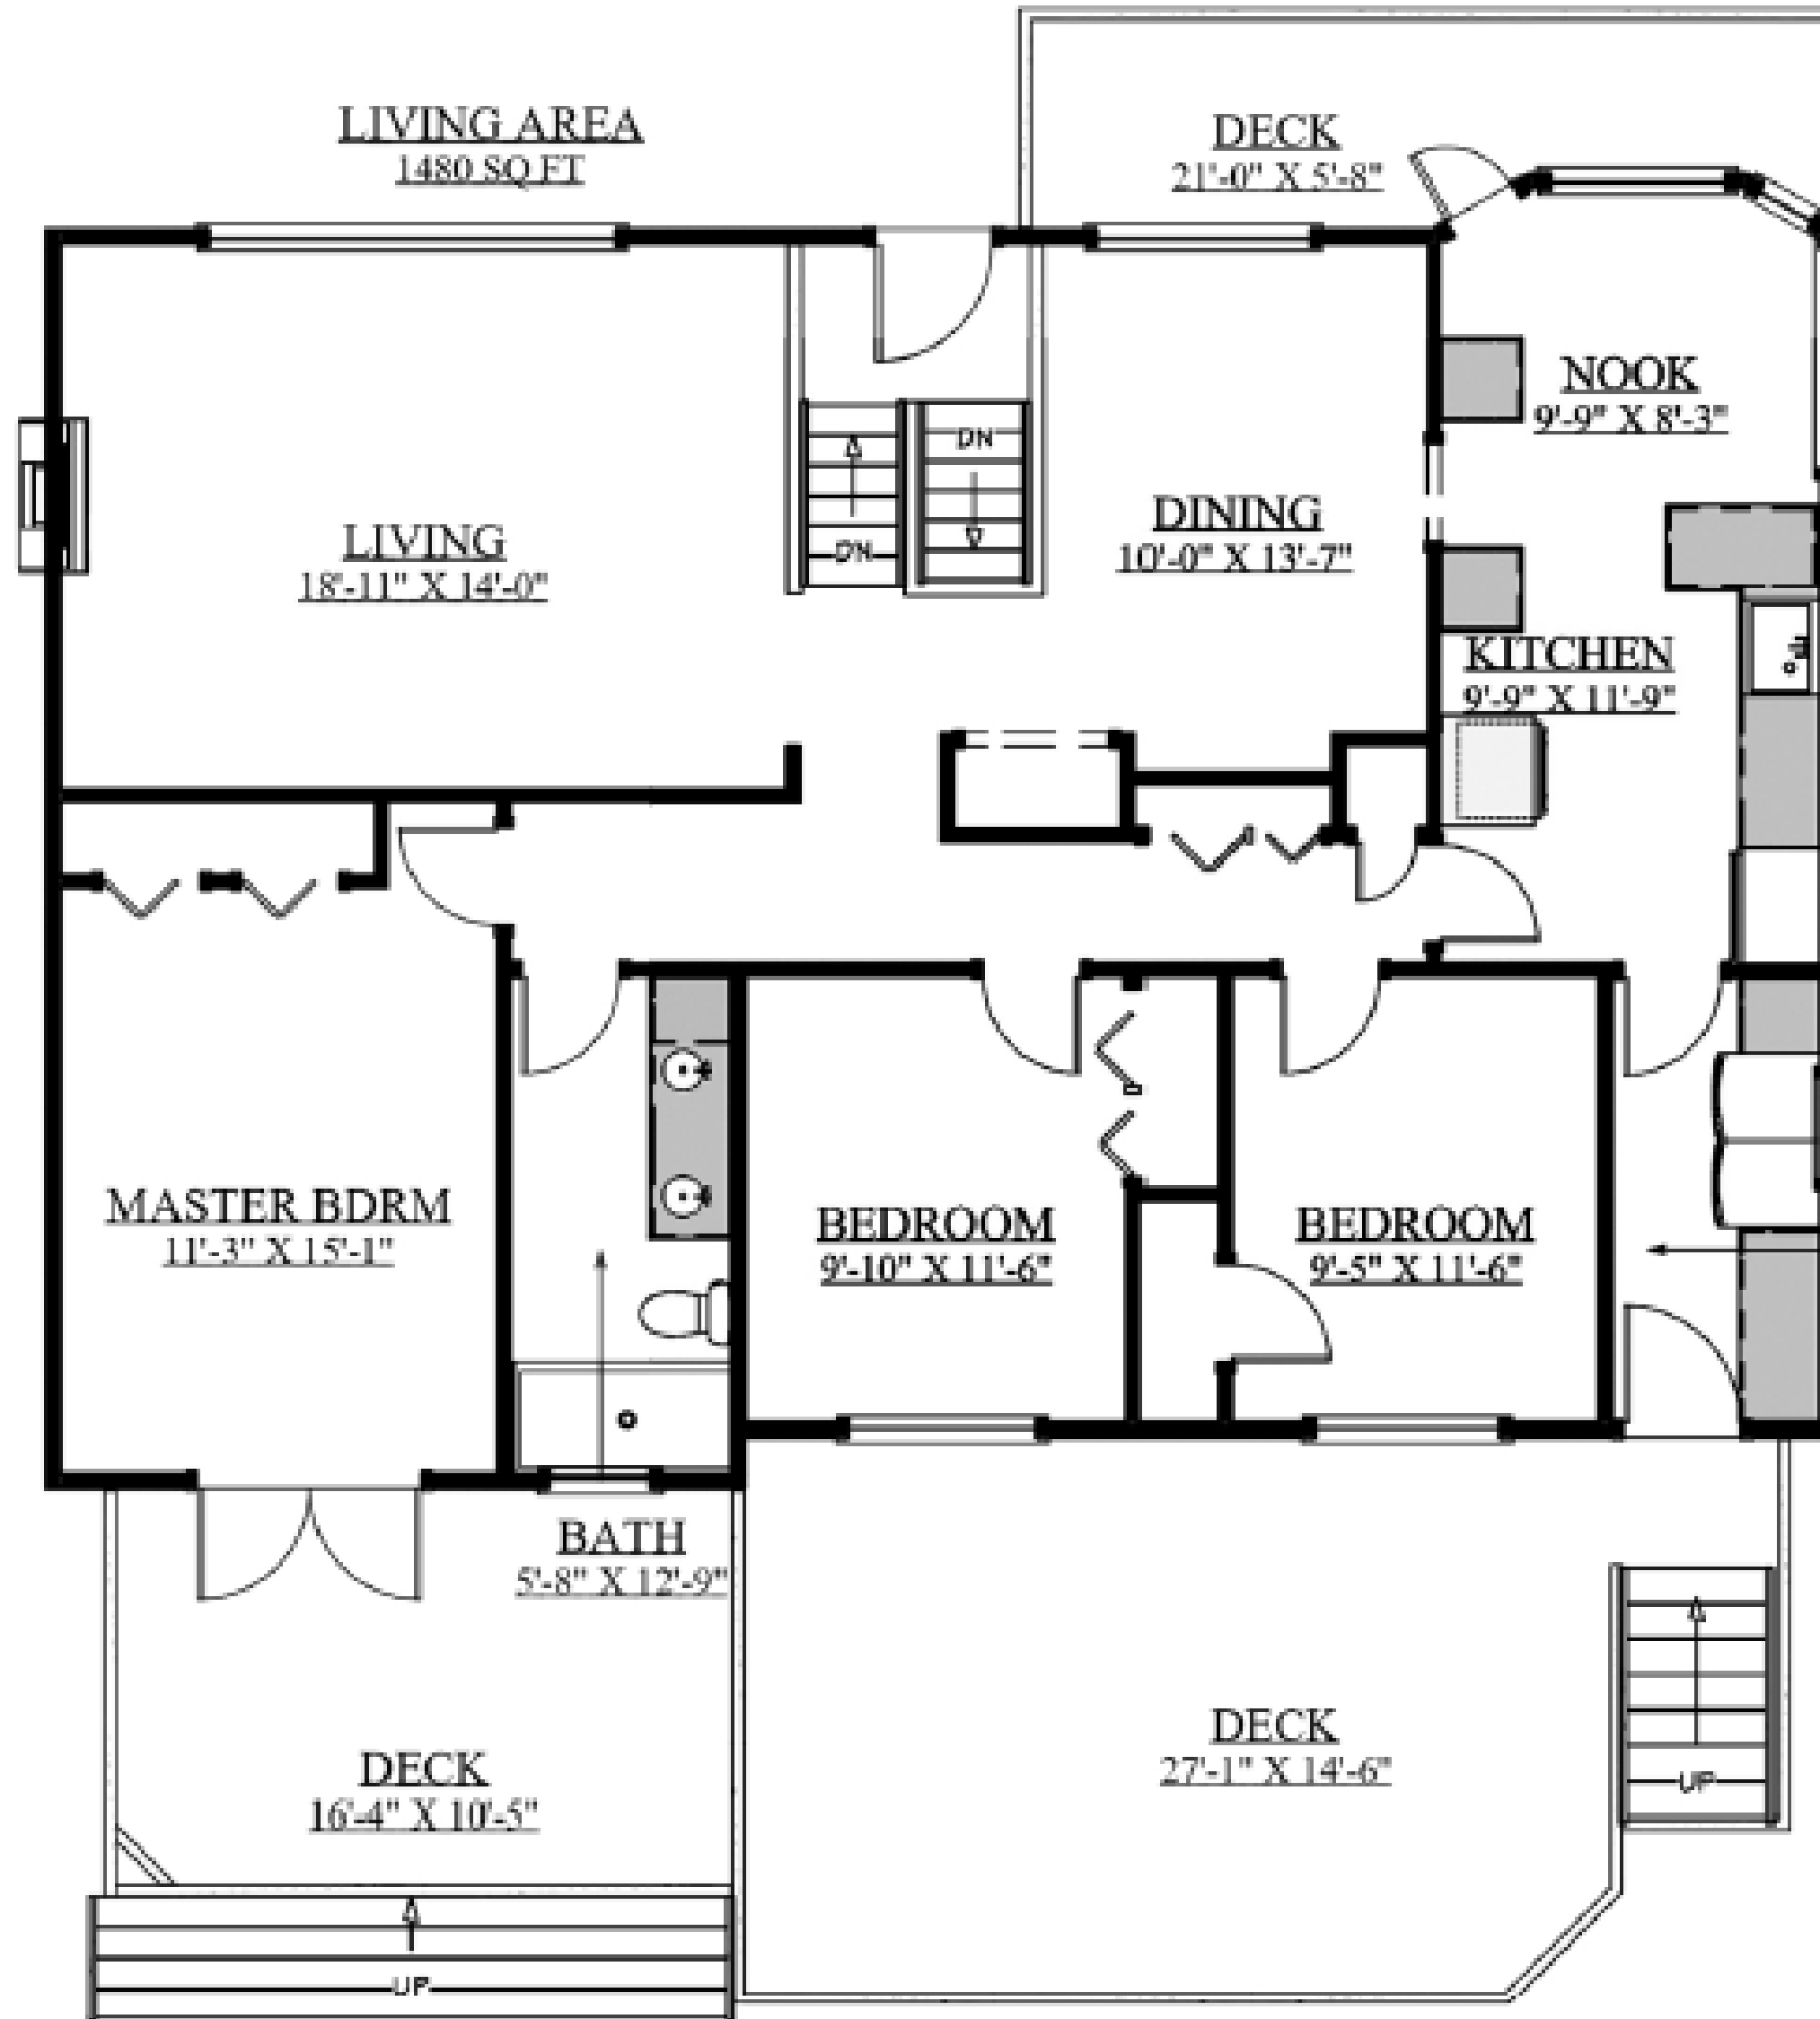

Main Floor: 1480 sqft
Lower Floor: 959 sqft

Total Living: 2439 sqft
Garage: 297 sqft
Storage: 185 sqft

Main Floor: 1480 sqft

LAUNDRY
5'-4" X 11'-5"

Lower Floor: 959 sqft