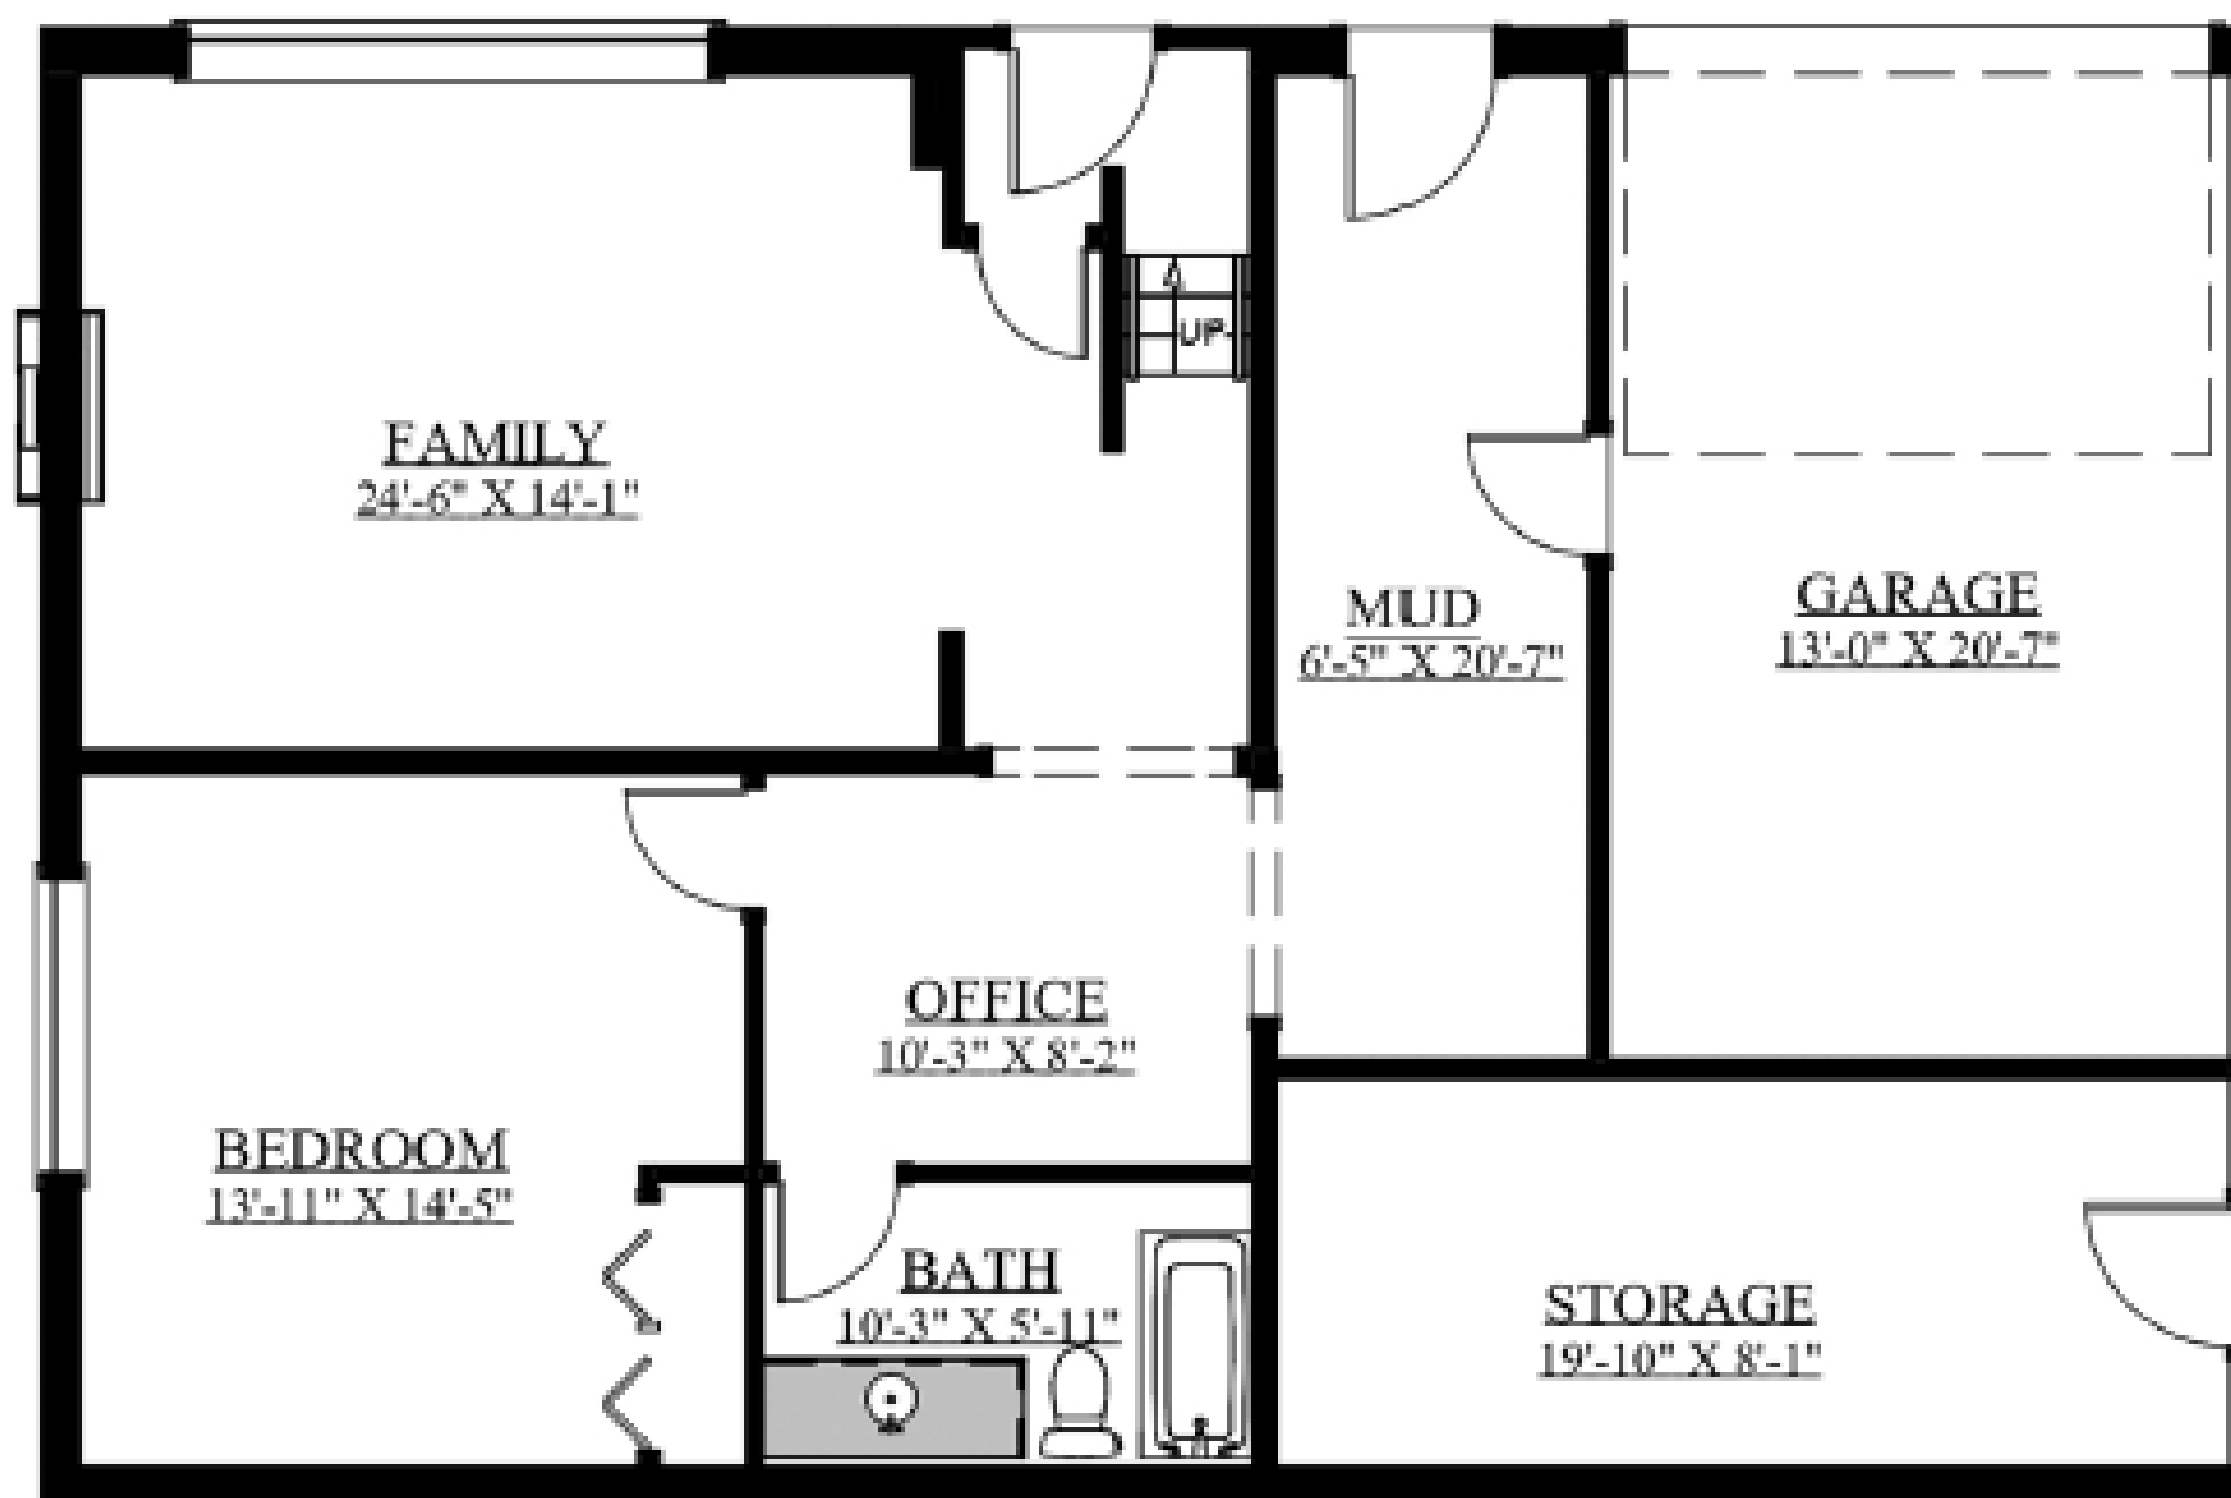

Main Floor: 1480 sqft
Lower Floor: 959 sqft

Total Living: 2439 sqft
Garage: 297 sqft
Storage: 185 sqft

Main Floor: 1480 sqft

LAUNDRY
5'-4" X 11'-5"

Lower Floor: 959 sqft