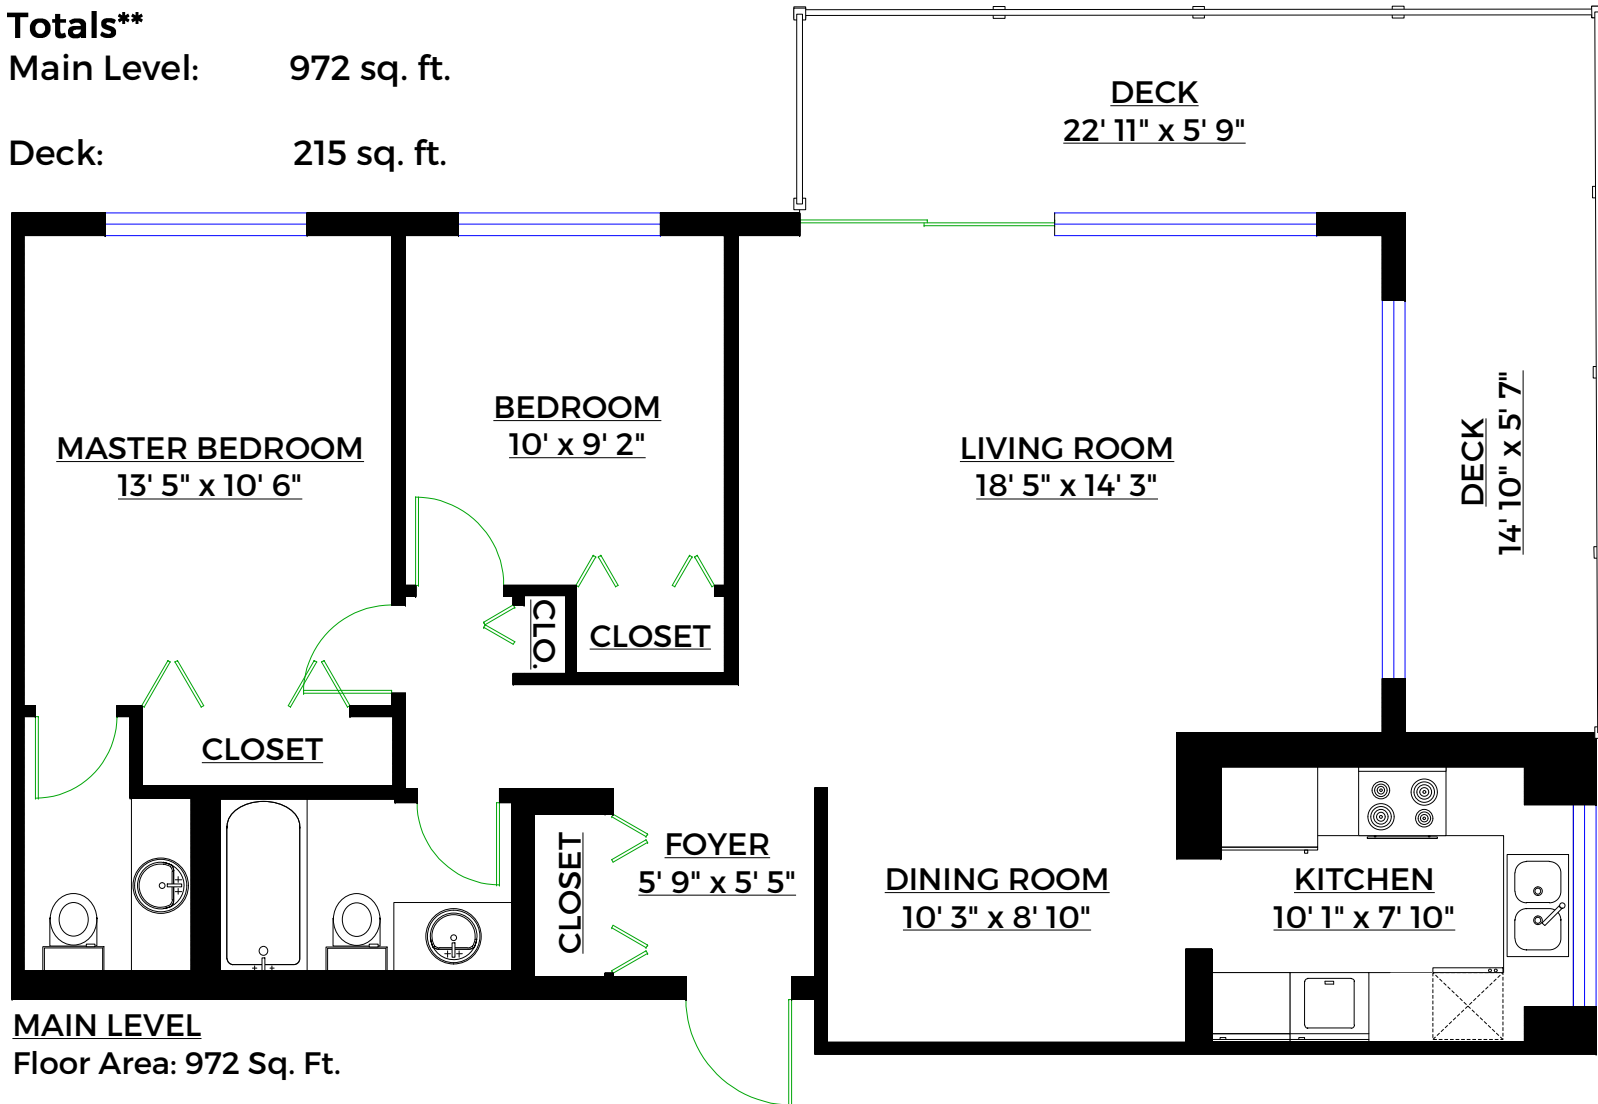

#804 – 140 East Keith Road, North Vancouver, B.C.

Carson Green
604.506.5364
carson@wallacegreen.ca

Scott Wallace
604.377.4551
scott@wallacegreen.ca

Totals**

Main Level: 972 sq. ft.

Deck: 215 sq. ft.

** Approx. based on interior measurements to exterior walls
** Total square footage not taken from original blueprints