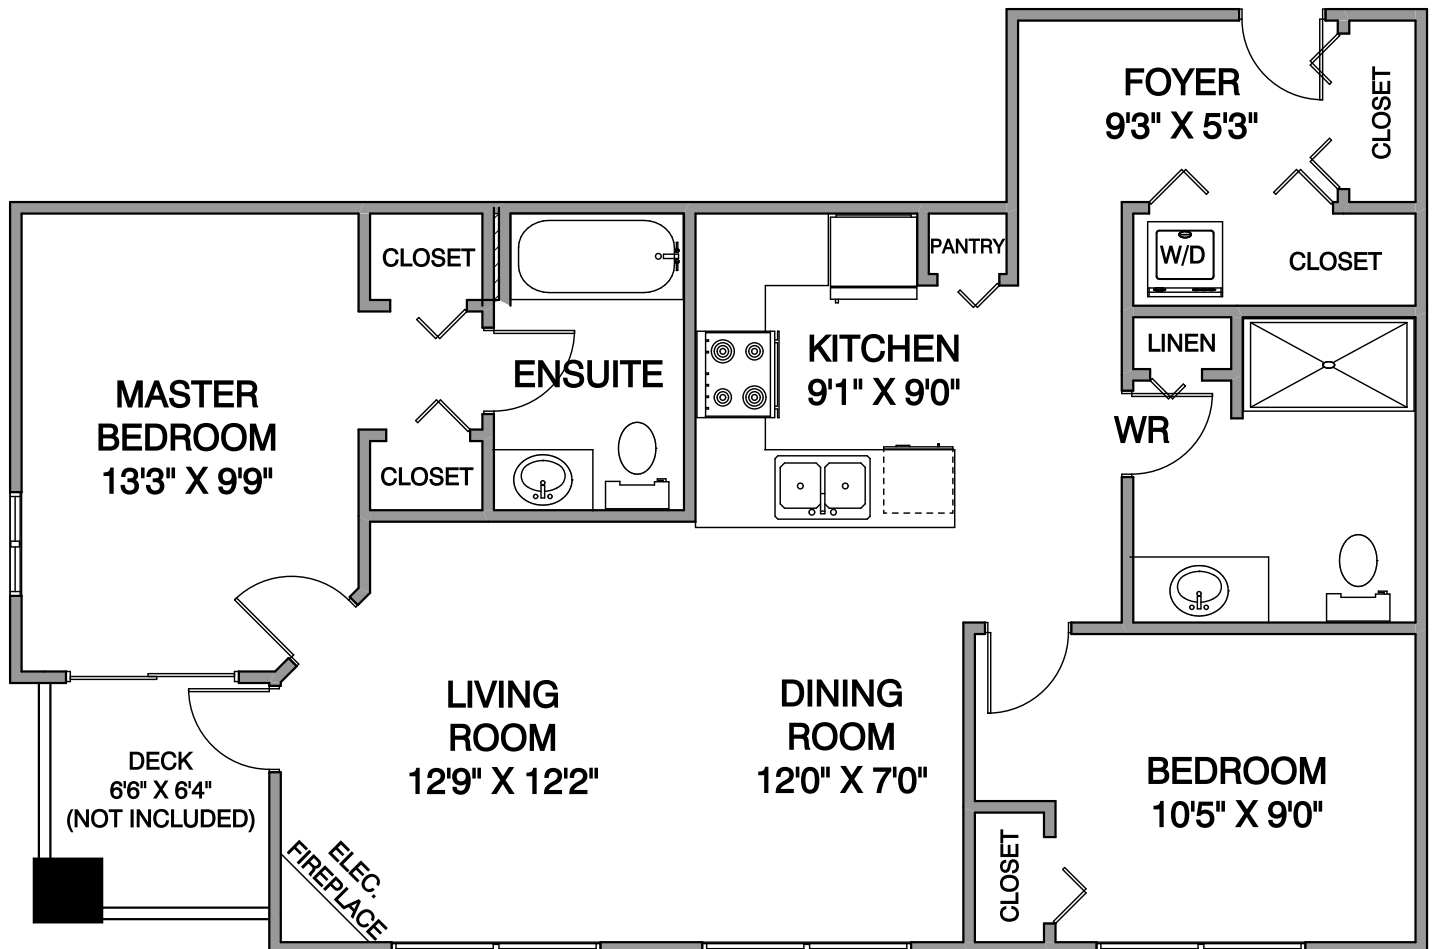

UNIT 203-2511 KING GEORGE HIGHWAY
SURREY

Danielle Hrasko
Personal Real Estate Corporation
Coldwell Banker Marquise Realty

SQUARE FOOTAGE
TOTAL 901

p. 604.725.9894
w: WhiteRockLife.ca

DECK 46

MARQUISE REALTY

MEASUREMENTS SHOULD BE CONSIDERED APPROXIMATE
AND ARE FOR PROMOTIONAL USE ONLY.
E & O Insured

778-231-6542 NOVEMBER 2016