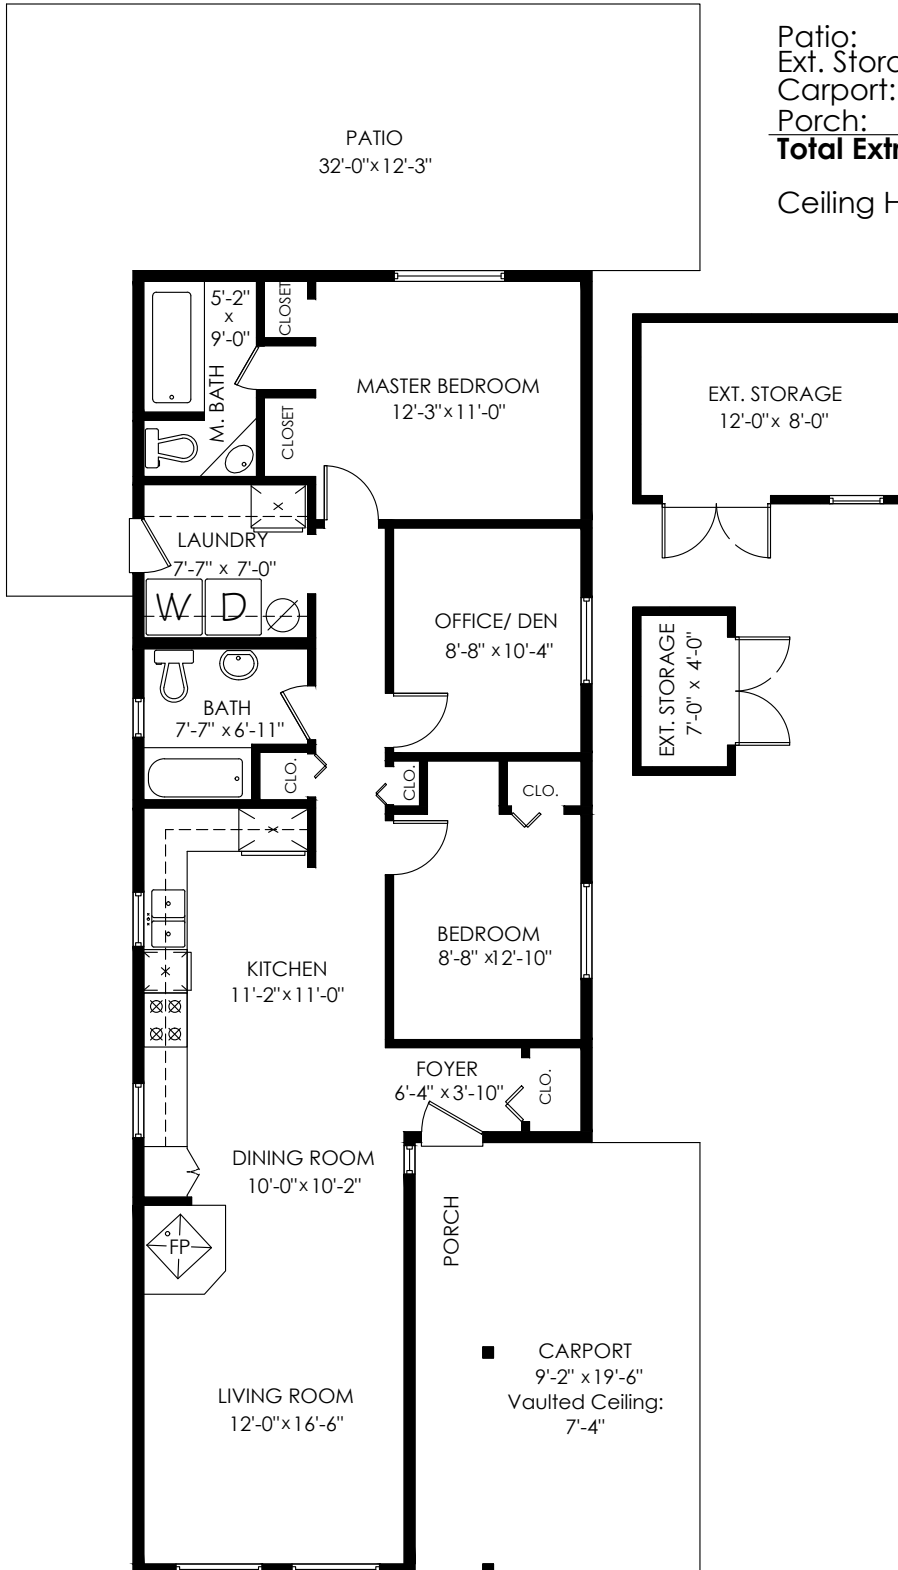

778-355-0116
 info@theaxfords.com
 www.theaxfords.com

Floor Area: 1,112 sq.ft.

Patio: 481 sq.ft.
 Ext. Storage: 149 sq.ft.
 Carport: 190 sq.ft.
 Porch: 72 sq.ft.
Total Extras: 892 sq.ft.

Ceiling Height: 8'-0"