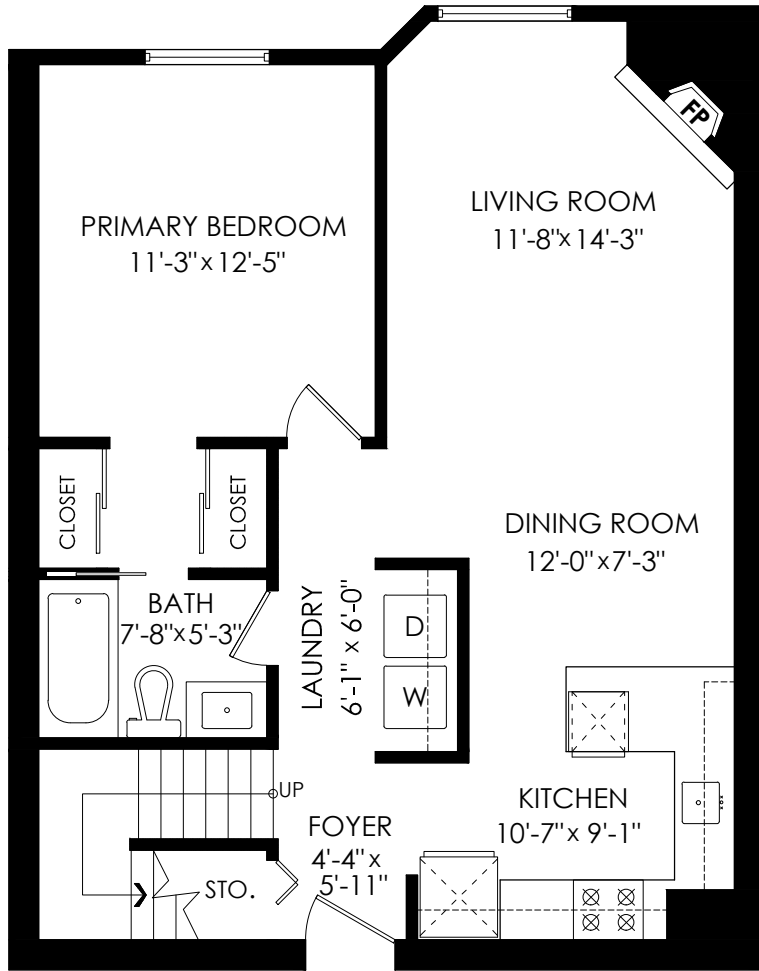

Upper Floor: 562sq. ft.

Total Livable: 1,312 sq. ft.

Main Floor Plan

Floor Area: 750 sq.ft.

Ceiling Height: 8'

Upper Floor Plan

Floor Area: 562 sq.ft.

Ceiling Height: 7'-11"