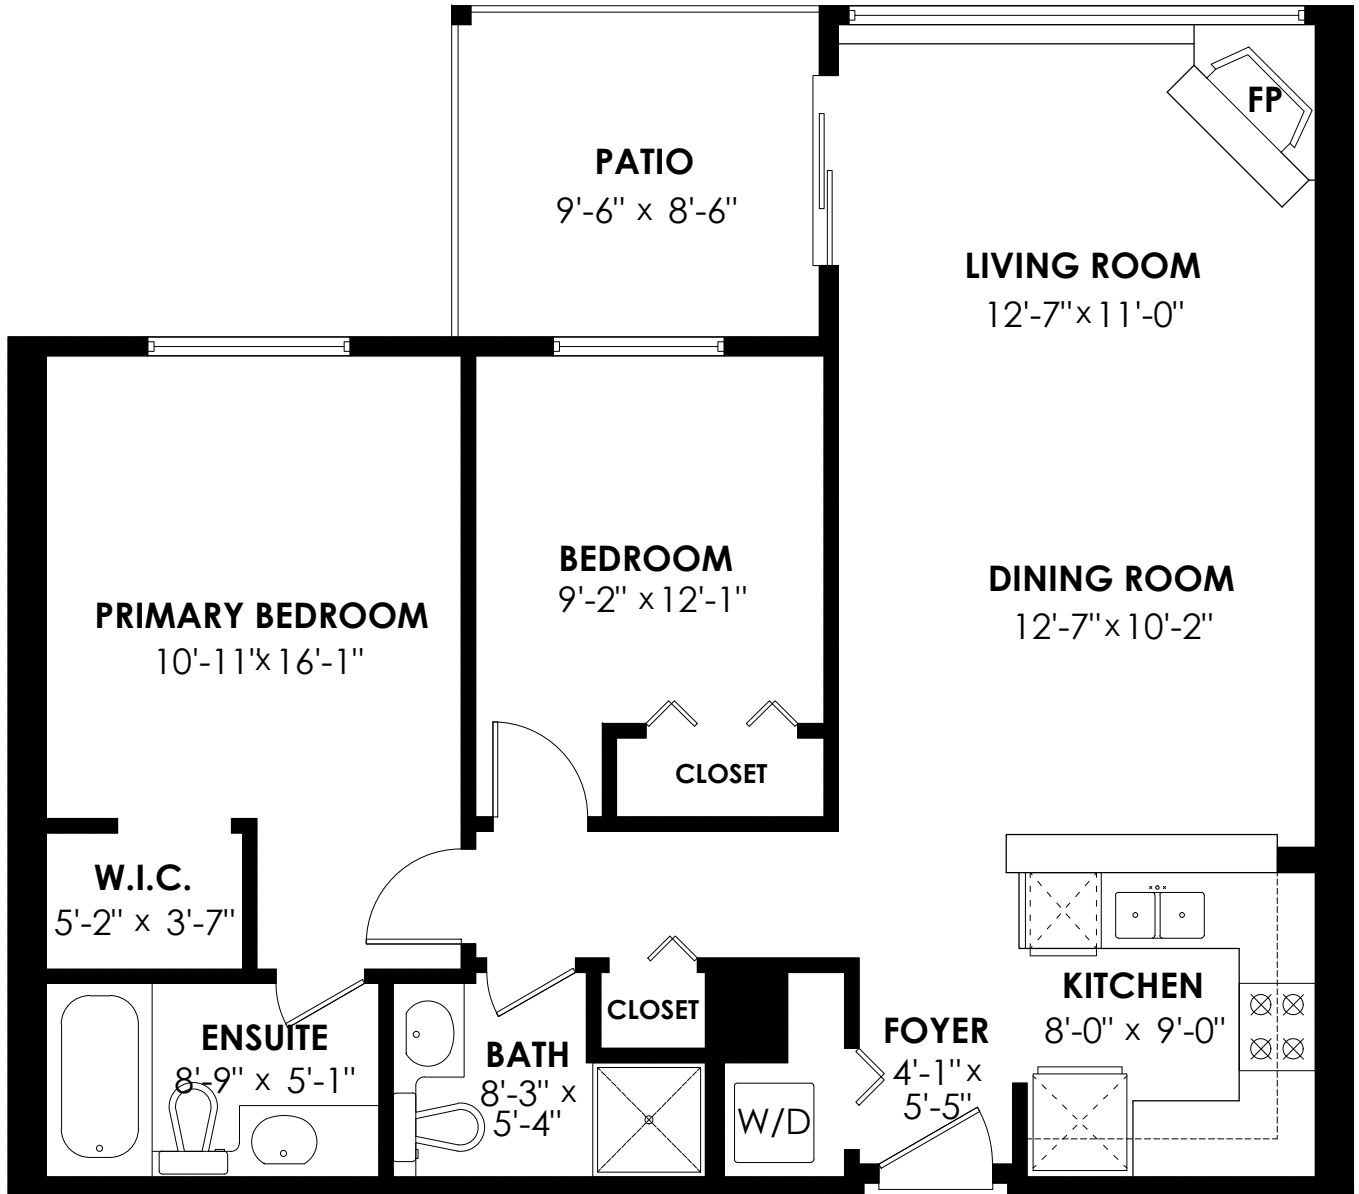

**Main Floor Plan**

Floor Area: 893 sq.ft.

Ceiling Height: 7'-11"

SCALE