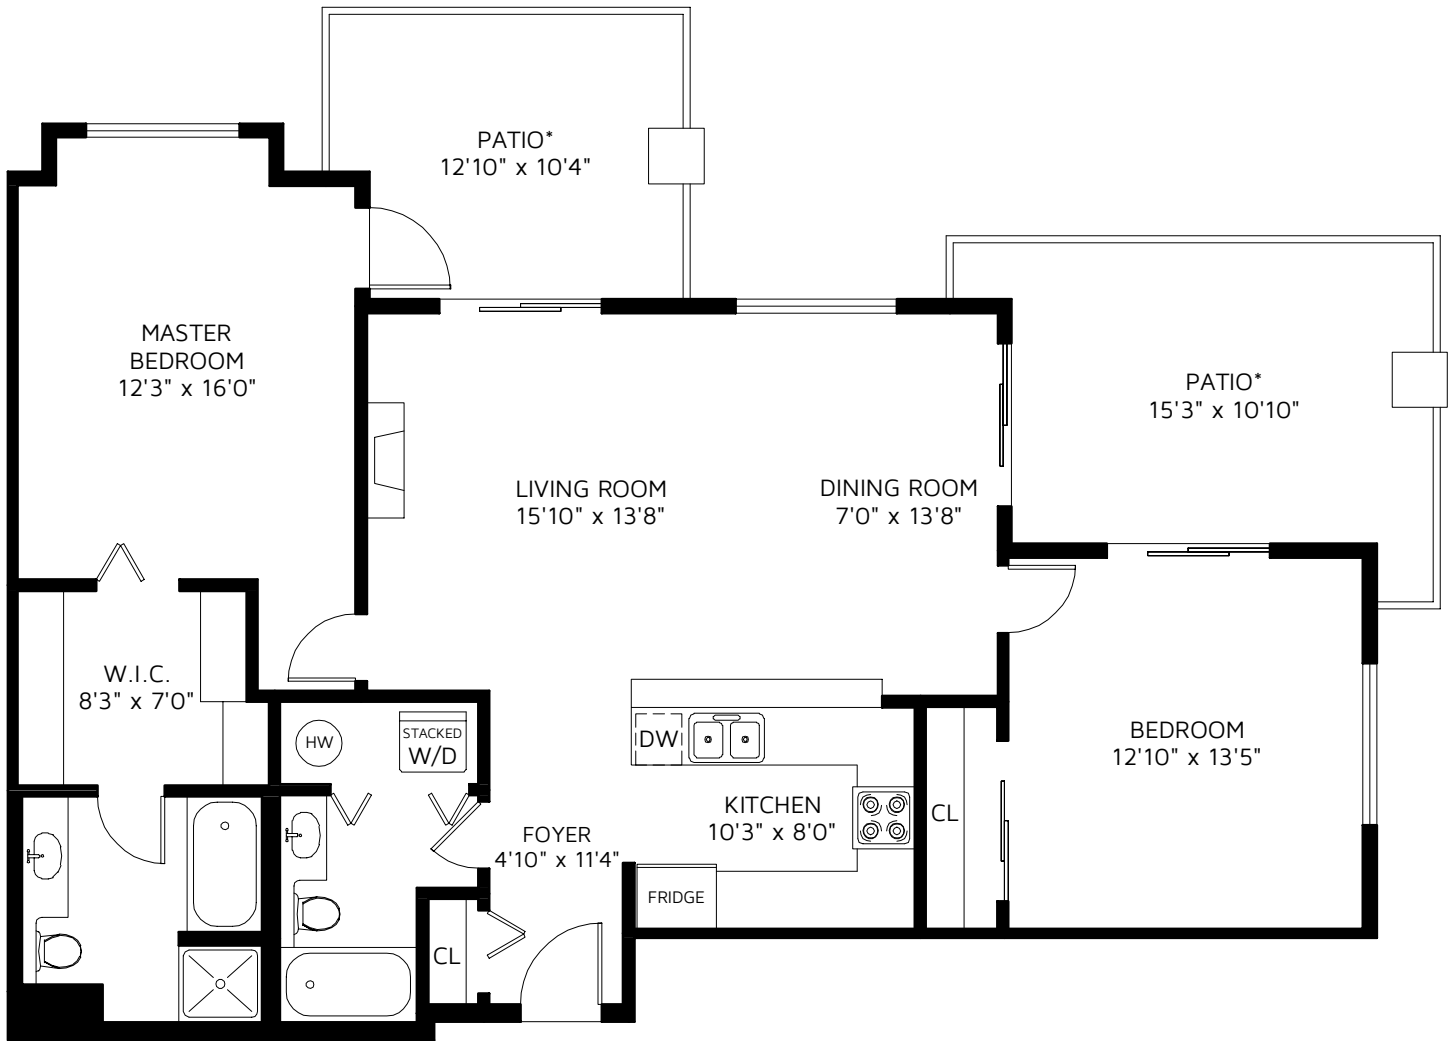

## SUTER BROOK

304 - 100 CAPILANO RD, PORT MOODY, V3H 5M9

**TOTAL FINISHED AREA 1,180 SQ FT**

PATIO\* 133 SQ FT

PATIO\* 184 SQ FT

\*NOT INCLUDED IN OVERALL SQUARE FOOTAGE