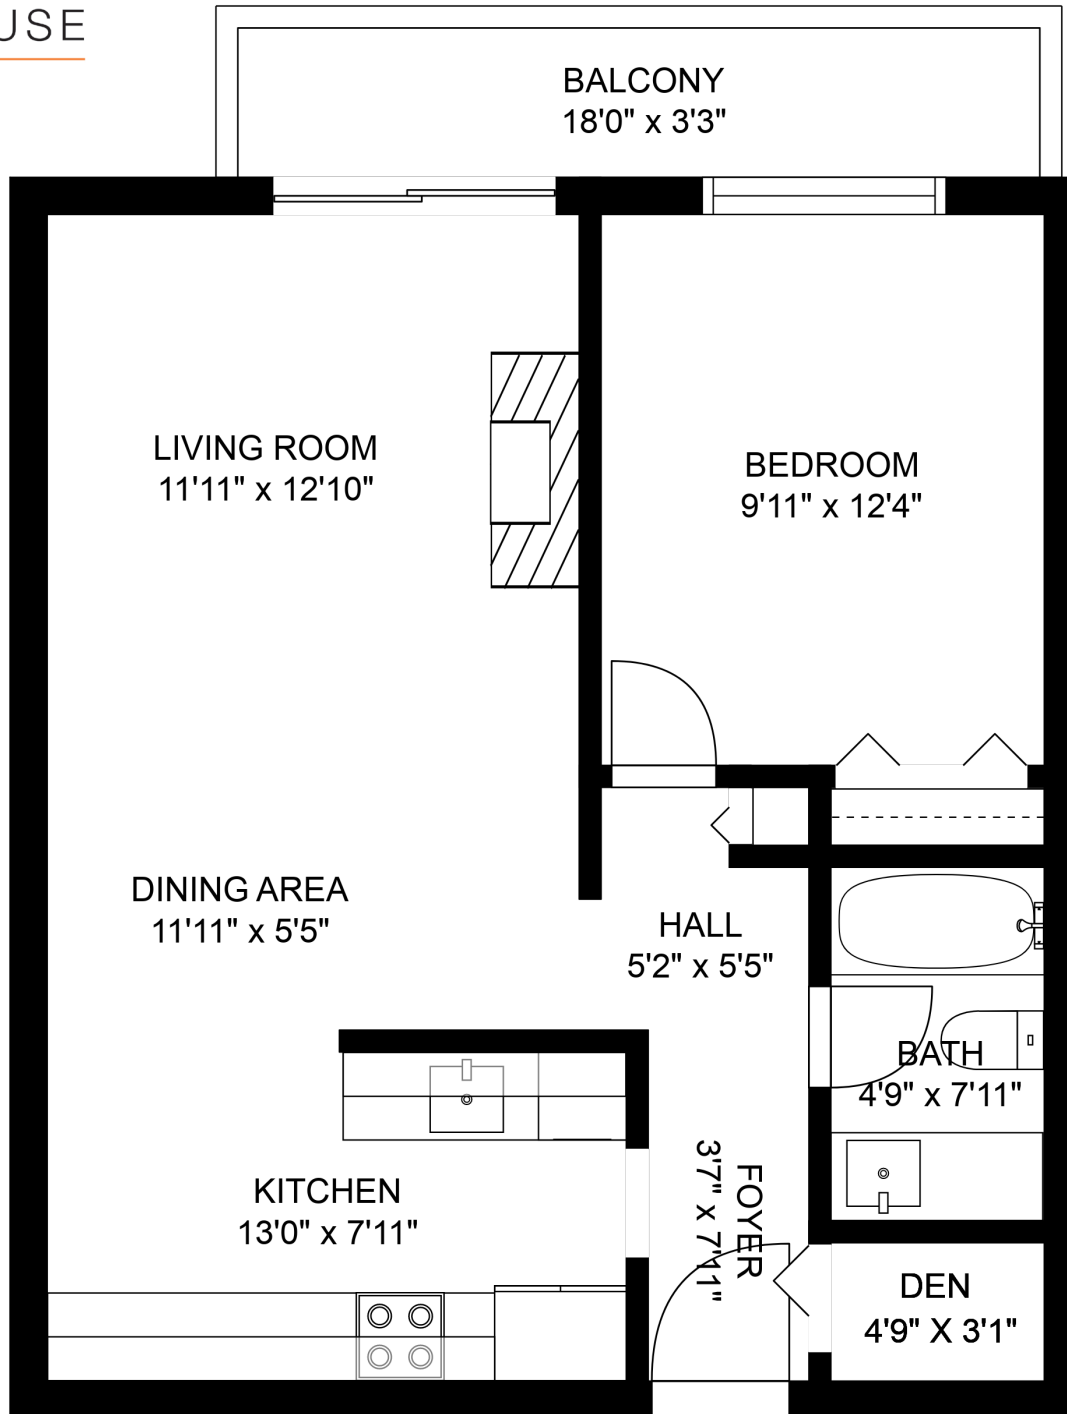

Rick Stonehouse PREC*
Dwayne Launt PREC*
Shaun Gregory PREC*
Krystian Thomas

302 - 1420 East 7th Avenue
Vancouver, BC

Living Area 669 sqft
Balcony 60 sqft

Living Area: 669 sq.ft.
Ceiling Height: 8'0"