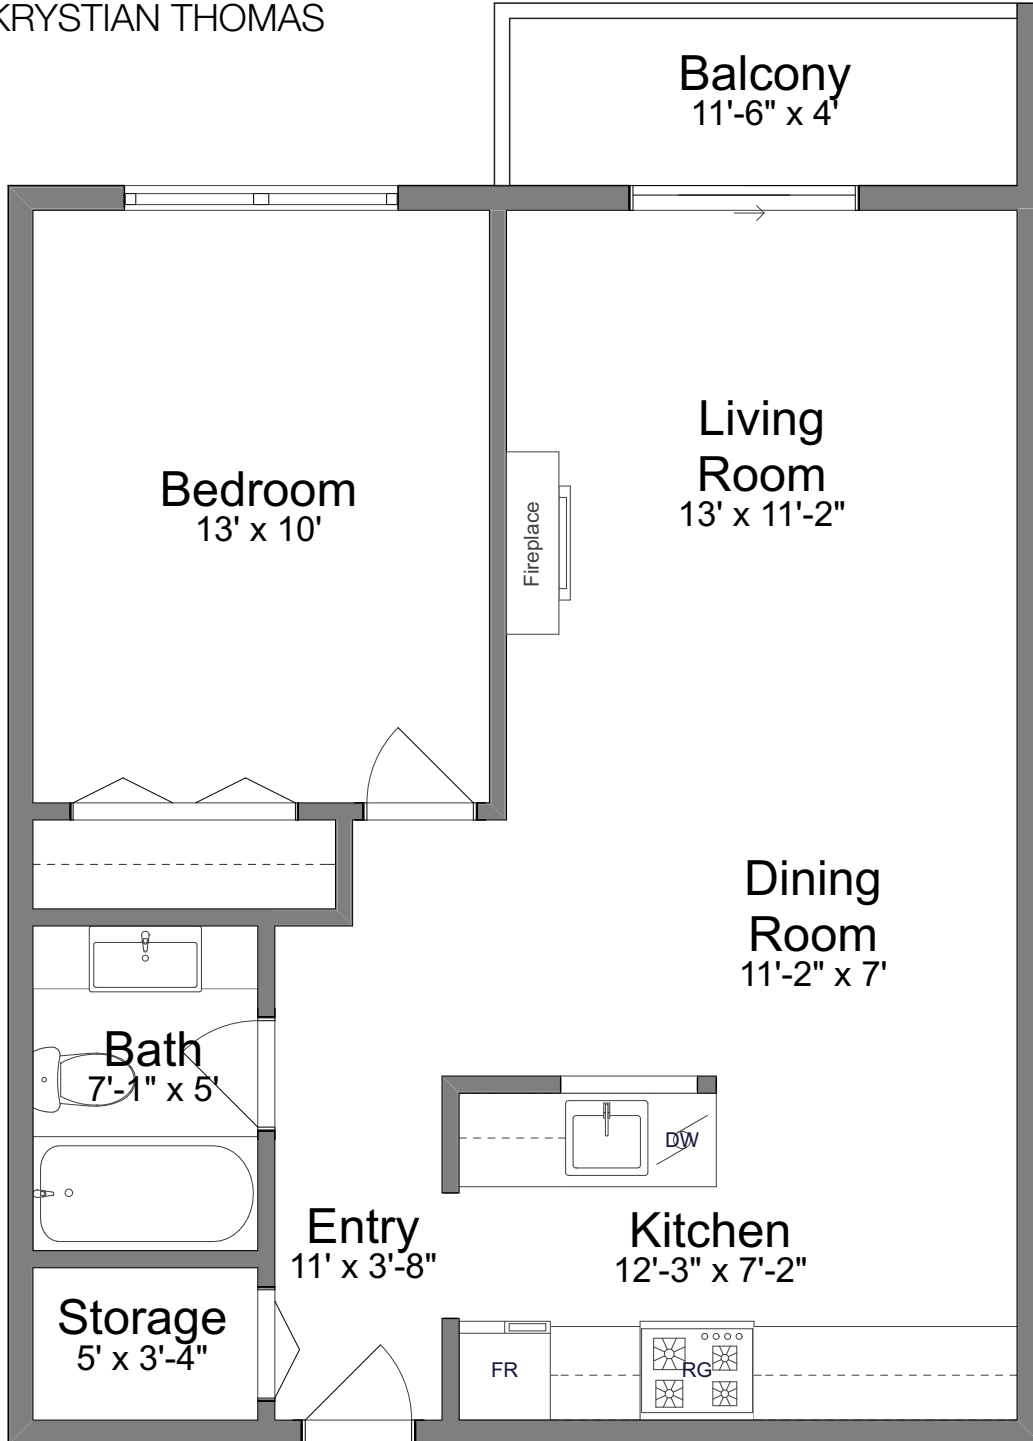

STONEHOUSE TEAM

Sutton Group - West Coast Realty
emailus@stonehouseteam.com
604.255.7575

36 East 14th Avenue Suite #203

RICK STONEHOUSE
DWAYNE LAUNT
SHAUN GREGORY
KRYSTIAN THOMAS

Floor Area 629 s.f.