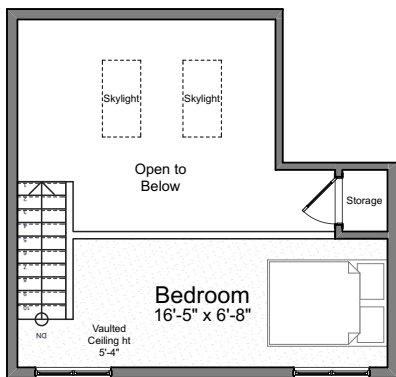

## 709 Keefer Street Suite #2

Suite #2	1,153
Coach House	374
Coach Loft	128
	1,655 sq ft

Garden Courtyard	564
Private Patio	74
	638 sq ft

Coach Loft

Coach House