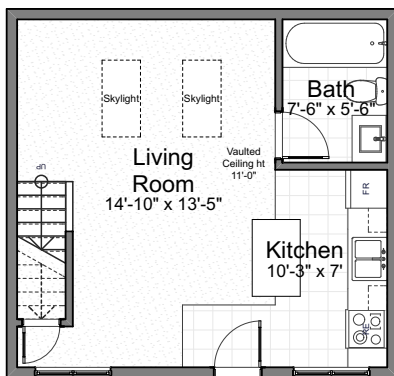

## 709 Keefer Street Suite #2

Suite #2	1,153
Coach House	374
Coach Loft	128
	1,655 sq ft

Garden Courtyard	564
Private Patio	74
	638 sq ft

Coach Loft

Coach House