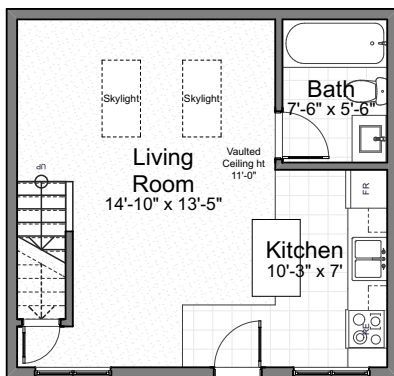

## 709 Keefer Street Suite #2

Suite #2	1,153
Coach House	374
Coach Loft	128
	1,655 sq ft

Garden Courtyard	564
Private Patio	74
	638 sq ft

Coach Loft

Coach House

Suite #2