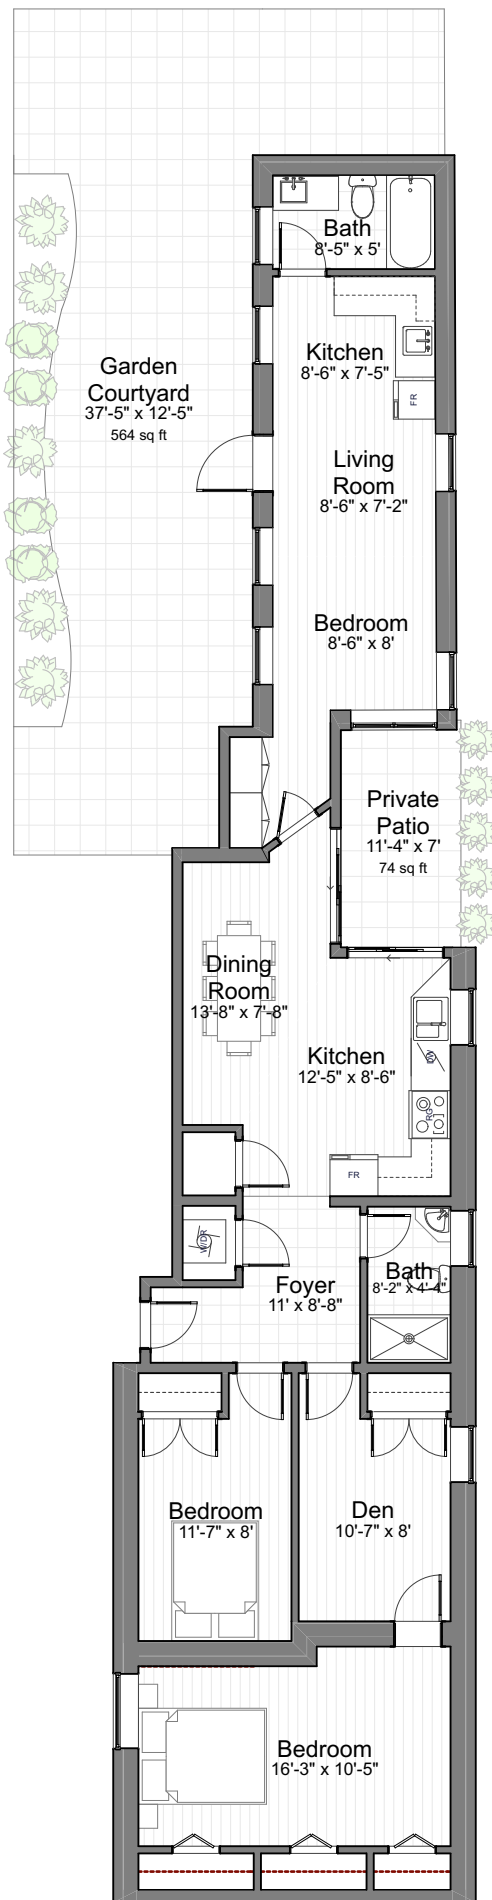

## 709 Keefer Street Suite #2

Suite #2	1,153
Coach House	374
Coach Loft	128
	1,655 sq ft

Garden Courtyard	564
Private Patio	74
	638 sq ft

Coach Loft

Coach House

Suite #2