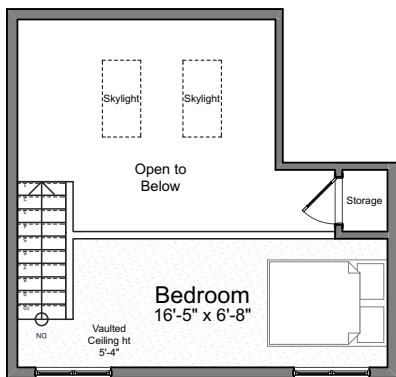

## 709 Keefer Street Suite #2

Suite #2	1,153
Coach House	374
Coach Loft	128
	1,655 sq ft

Garden Courtyard	564
Private Patio	74
	638 sq ft

Coach Loft

Coach House

Suite #2