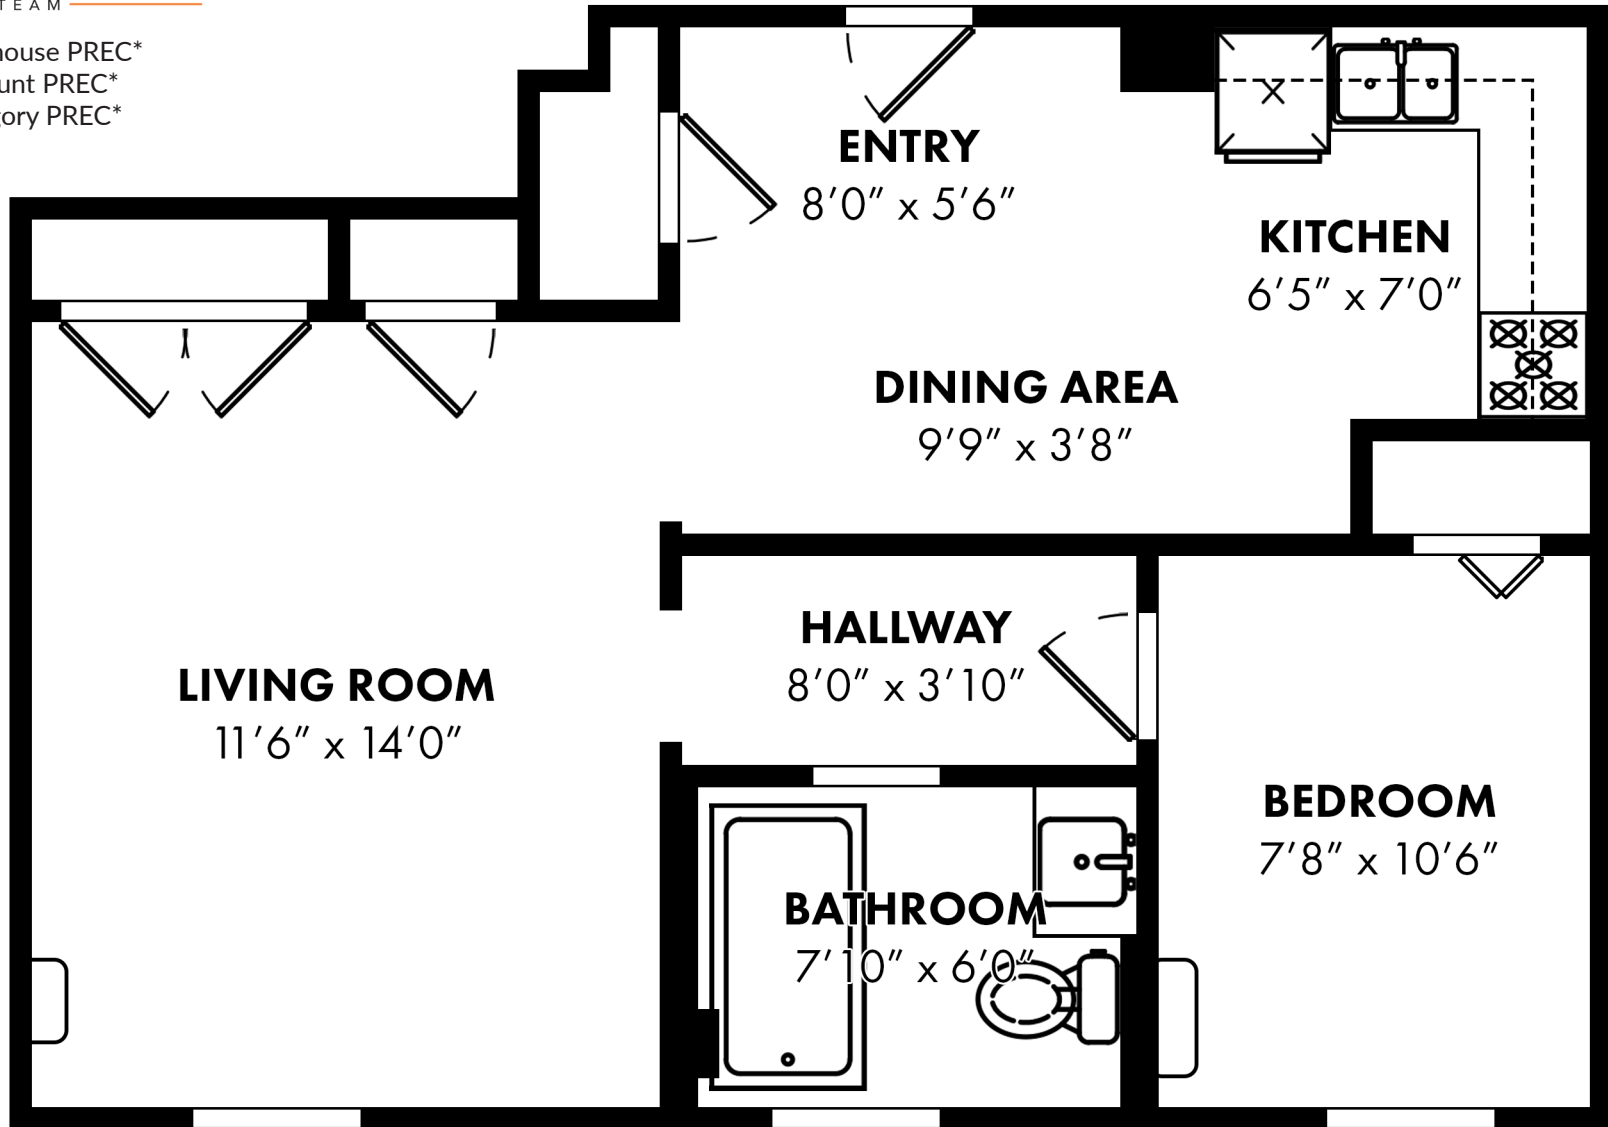

# STONEHOUSE

TEAM

Rick Stonehouse PREC\*  
Dwayne Launt PREC\*  
Shaun Gregory PREC\*

706 - 175 East Broadway

Vancouver, BC

Living Area 546 sqft

Living Area: 546 sq.ft.  
Ceiling Height: 8'6"