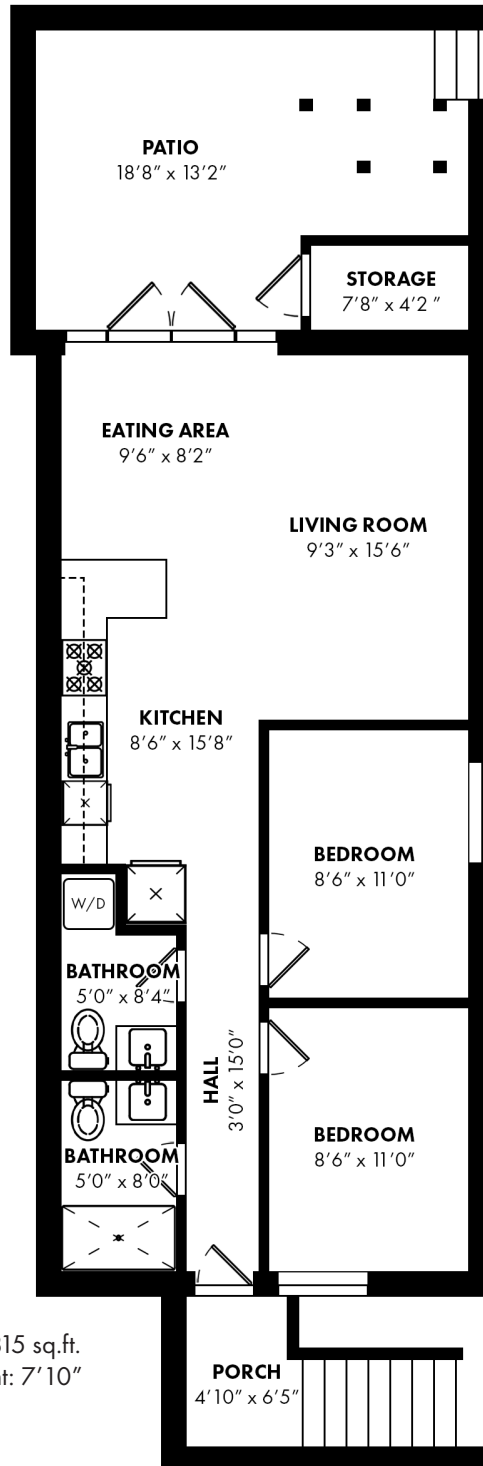

Rick Stonehouse PREC*
Dwayne Launt PREC*
Shaun Gregory PREC*

1 - 548 East Georgia Street
Vancouver, BC

Living Area	815 sqft
Porch	87 sqft
Patio	248 sqft
Storage	36 sqft

Living Area: 815 sq.ft.
Ceiling Height: 7'10"