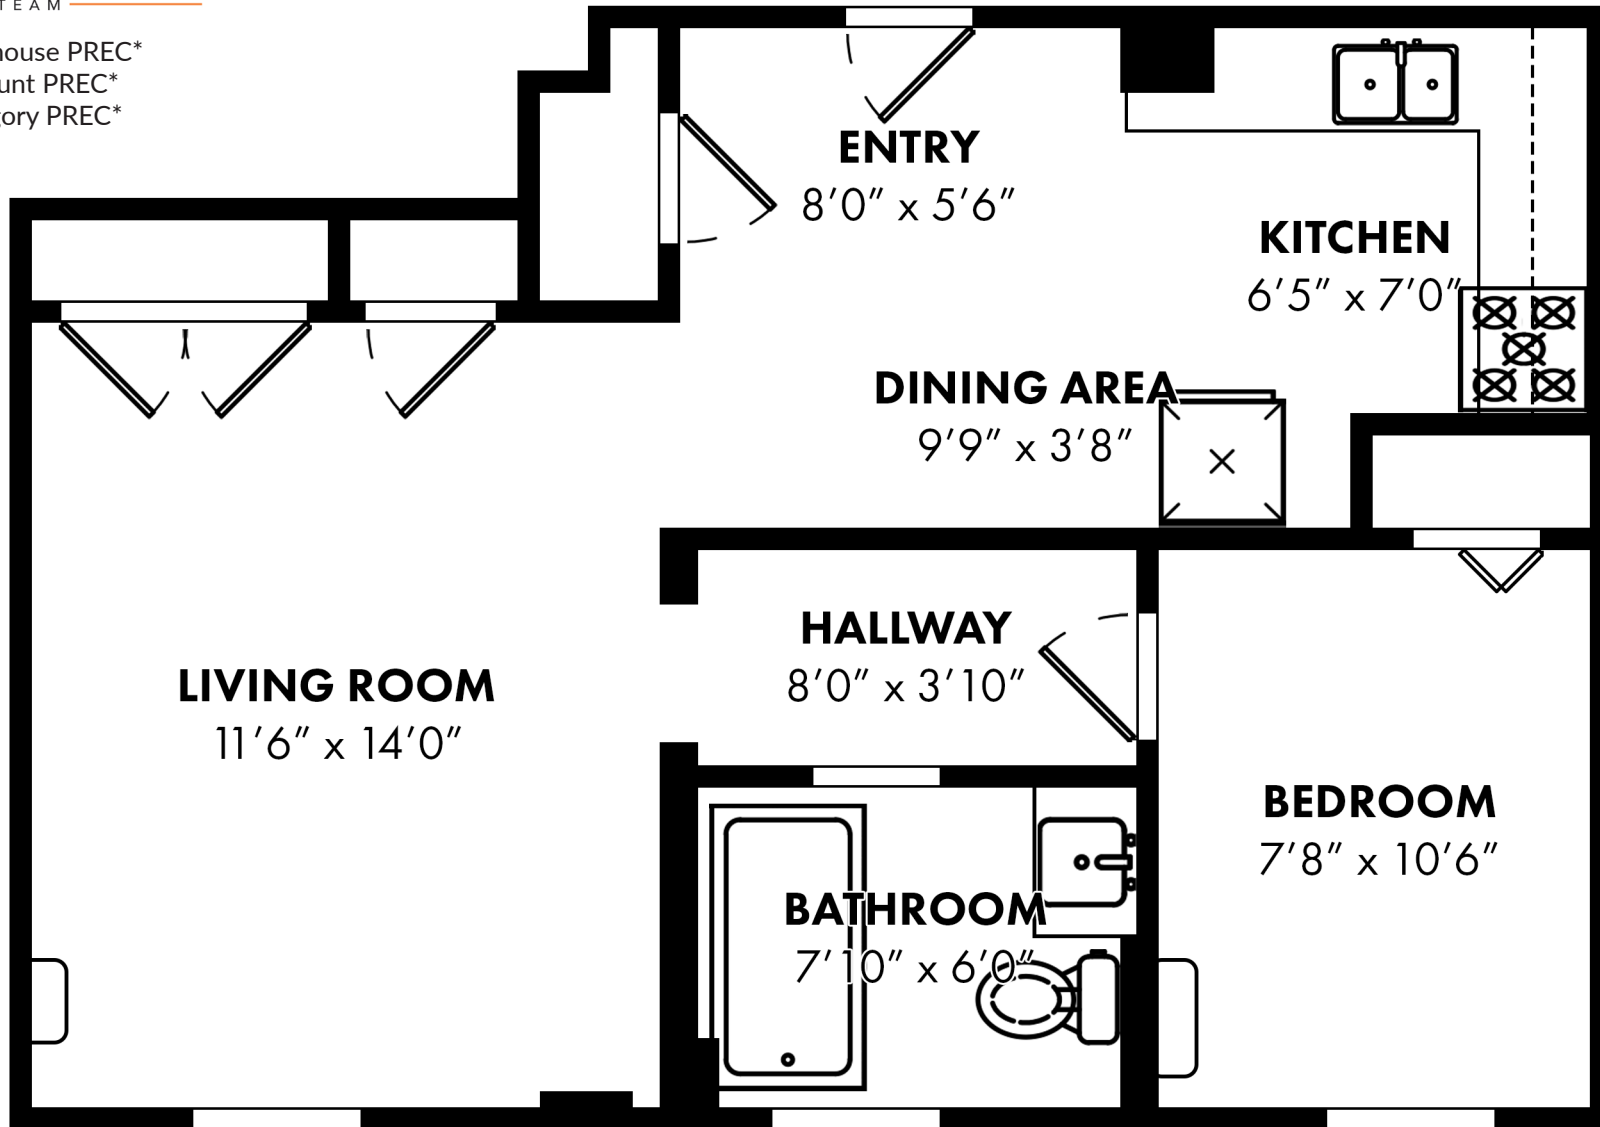

STONEHOUSE

TEAM

Rick Stonehouse PREC*
Dwayne Launt PREC*
Shaun Gregory PREC*

606 - 175 East Broadway

Vancouver, BC

Living Area 546 sqft

Living Area: 546 sq.ft.
Ceiling Height: 9'7"