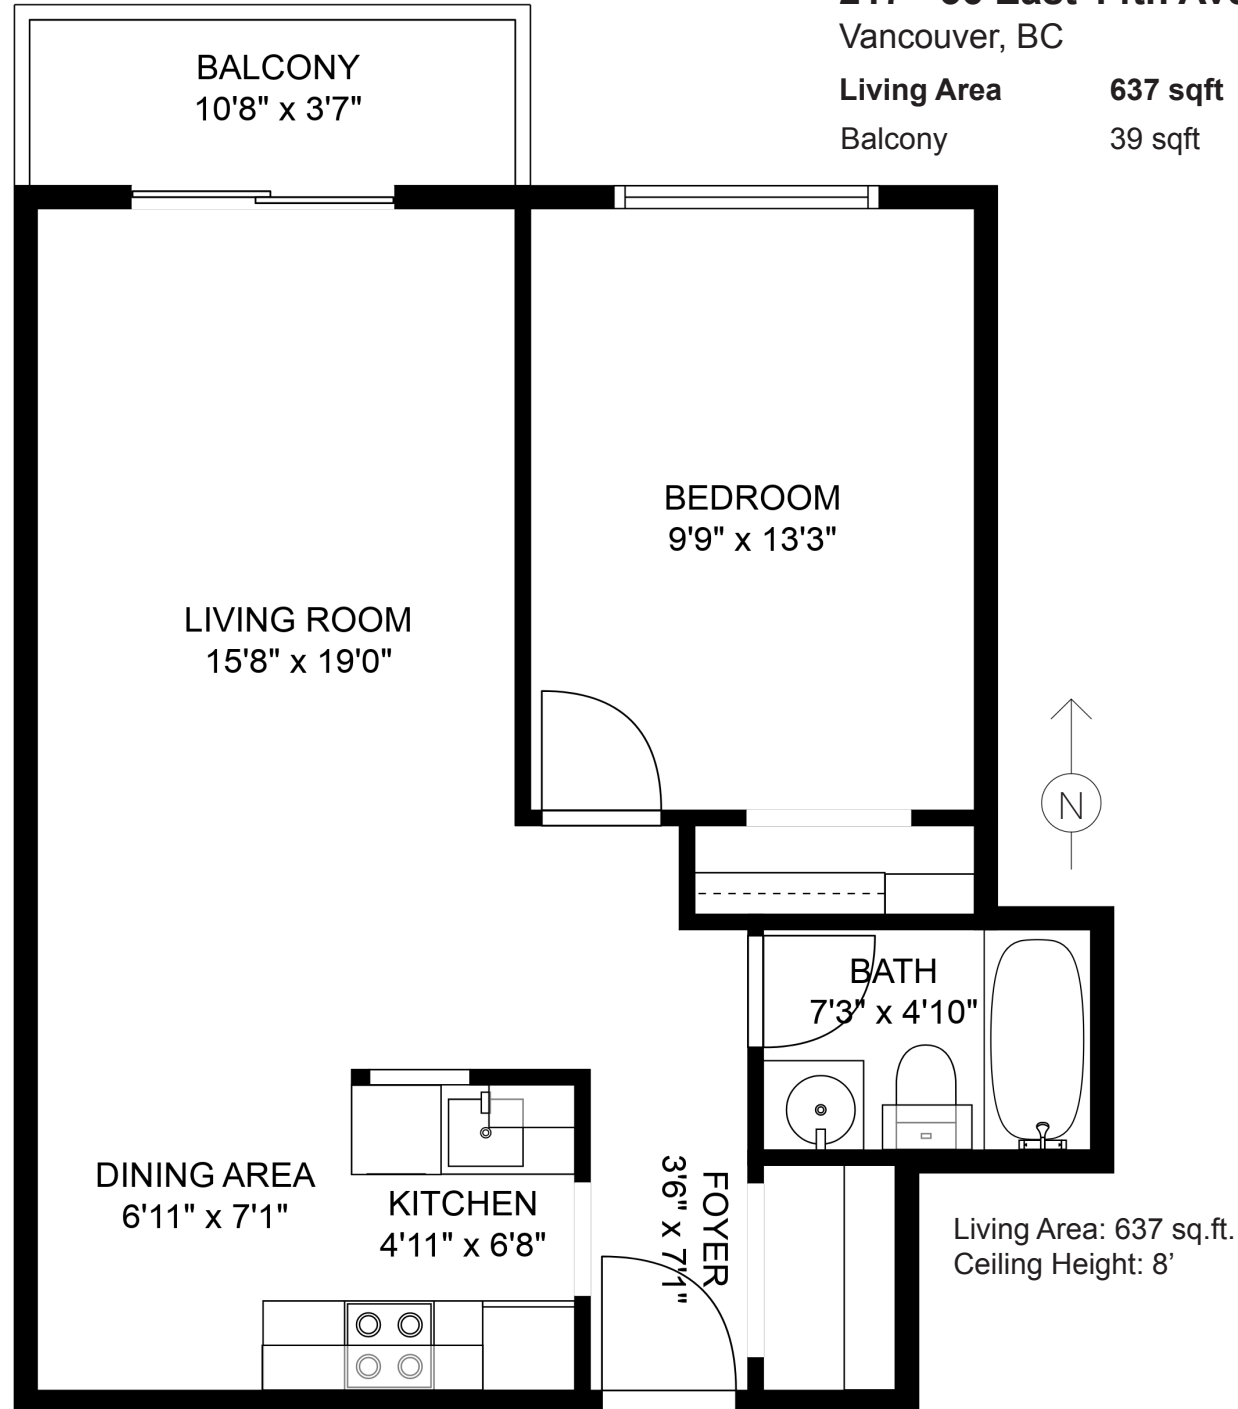

Rick Stonehouse PREC*
Dwayne Launt PREC*
Shaun Gregory PREC*

217 - 36 East 14th Avenue

Vancouver, BC

Living Area 637 sqft

Balcony 39 sqft

Floor plan is not suitable for architectural/construction purposes.
Sizes and dimensions are approximate, buyer to verify.