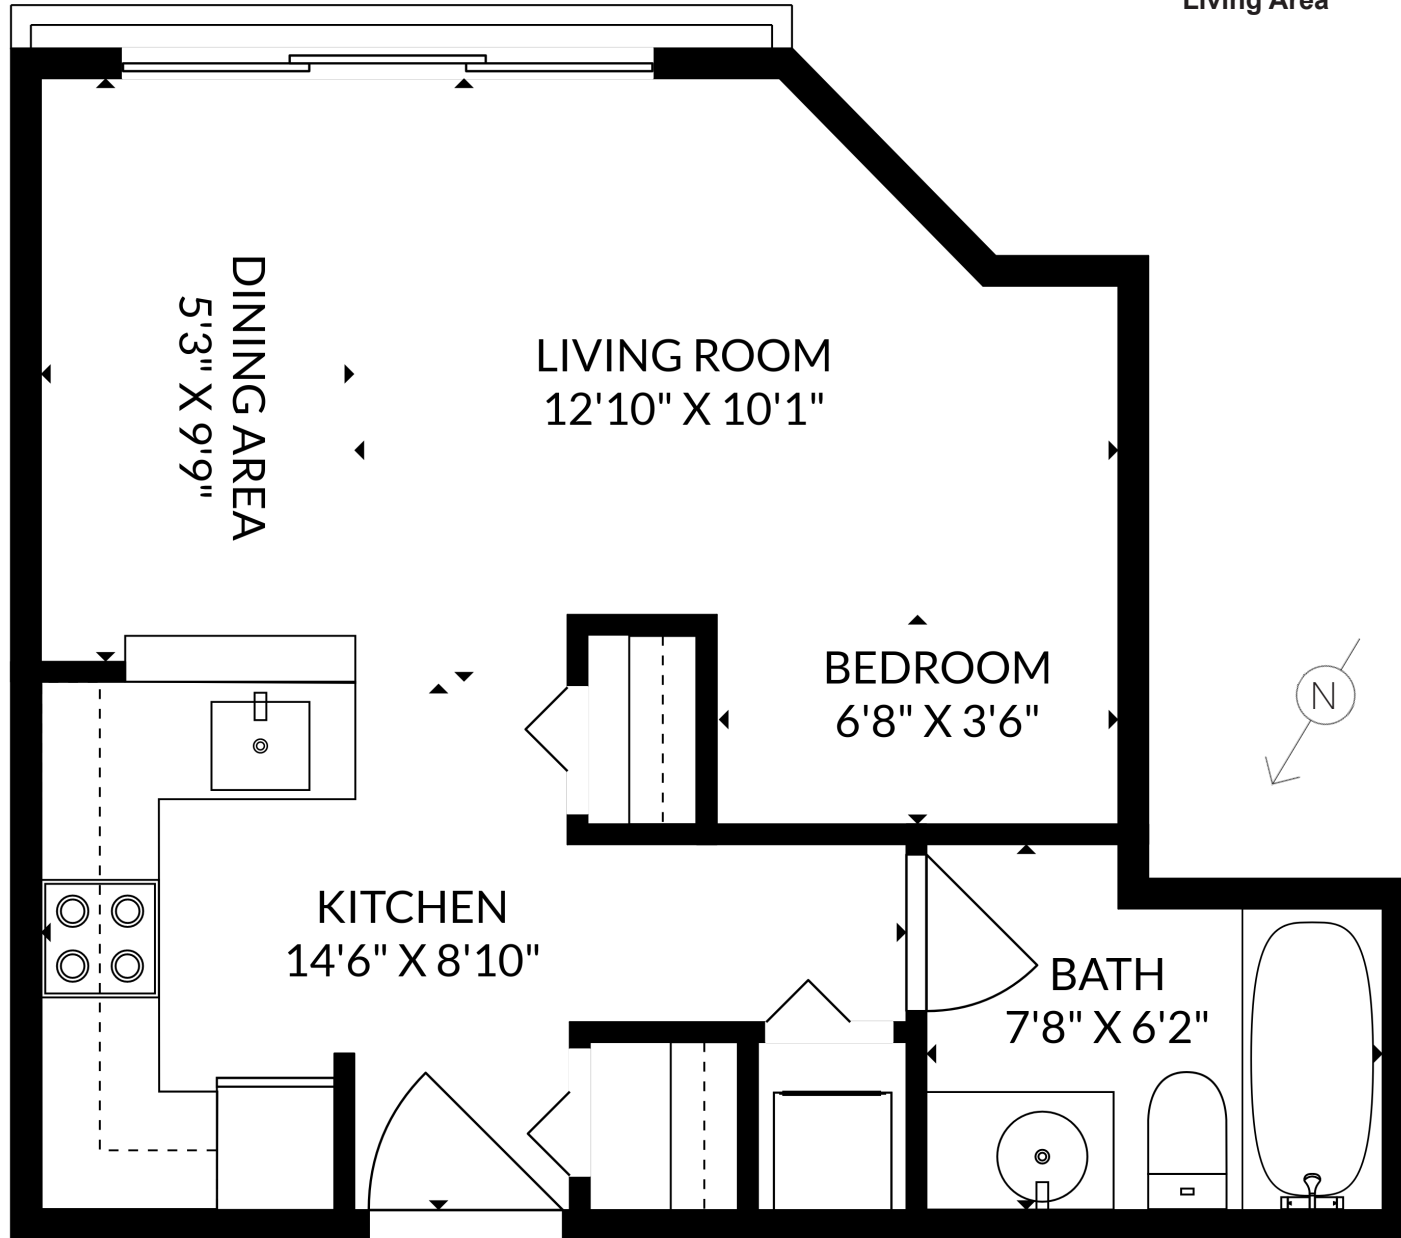

STONEHOUSE
TEAM

Rick Stonehouse PREC*
Dwayne Launt PREC*
Shaun Gregory PREC*

615 - 3520 Crowley Drive
Vancouver, BC

Living Area **409 sqft**

Floor plan is not suitable for architectural/construction purposes.
Sizes and dimensions are approximate, buyer to verify.